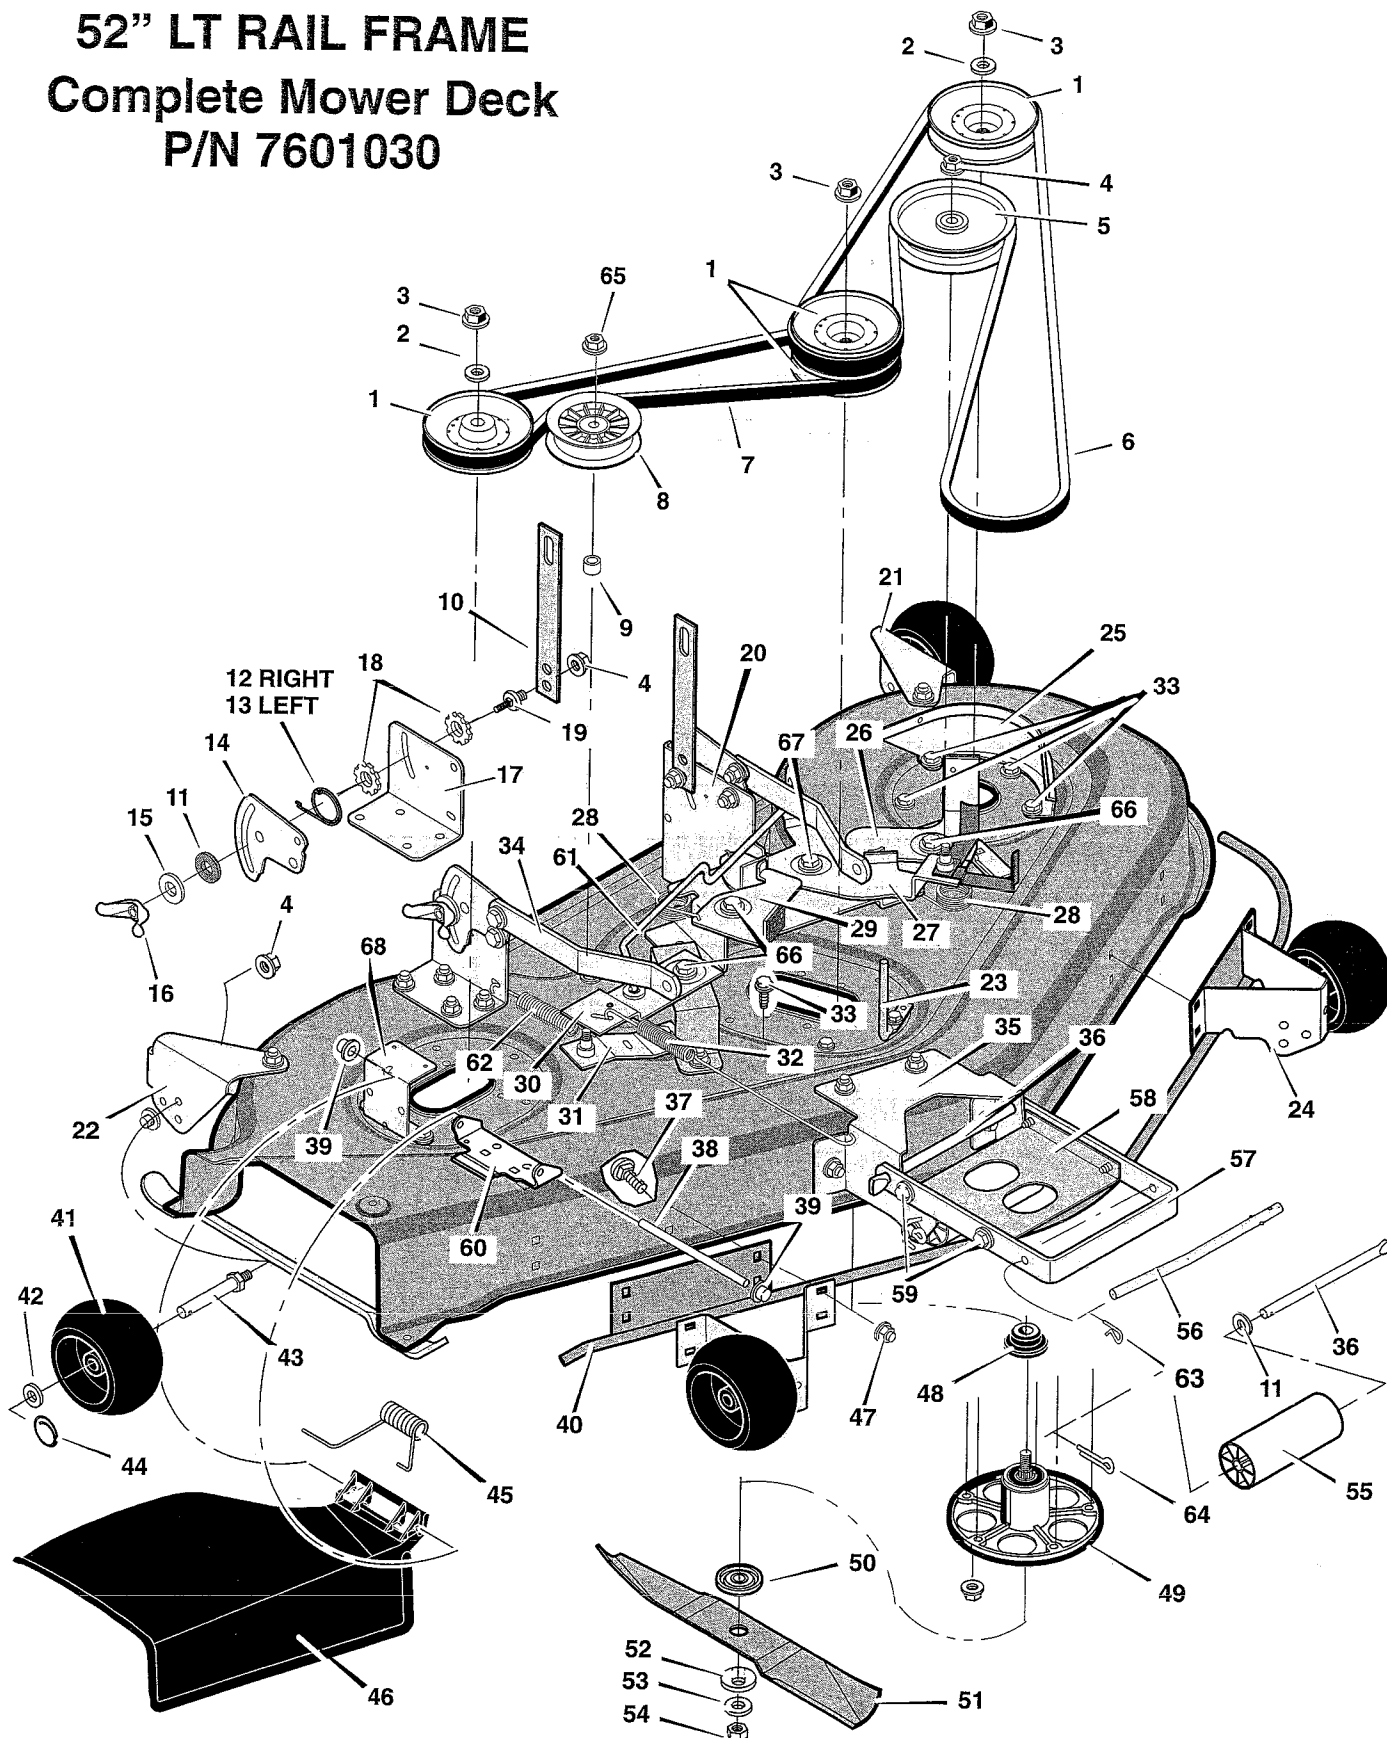

QUICK REFERENCE PARTS

52" LT RAIL FRAME Complete Mower Deck P/N 7601030

QUICK REFERENCE PARTS

Key No.	Description	Part No.	Key No.	Description	Part No.
1	Pulley	690444	36	Rod, Deck Suspension	094996
2	Washer	017x87	37	Bolt, Carriage	002x64
3	Nut	15x121	38	Rod, Deflector	092159 Z
4	Locknut	015x84	39	Cap, Push	028x23
5	Pulley, Idler	095068	40	Assembly, Reinforcement	1001181E700
6	Belt, Primary	037x93	41	Wheel, Gage	092265
7	Belt Secondary	037x92	42	Washer	017x91
8	Pulley, Backside Idler	690549	43	Bolt, Gage Wheel	094025
9	Spacer	690369	44	Pin, Hair	031x11
10	Link, Lift	690550E701	45	Spring, Torsion	166x34
11	Washer	17x103	46	Deflector, Chute	092100
12	Spring, Torsion	166x42	47	Locknut, Flange	015x79
13	Spring, Torsion	166x43	48	Spacer, Pulley **	1001197
14	Plate, Suspension	1001154E701	49	Assembly, Jackshaft Housing	1001200
15	Washer	017x45	50	Adapter, Blade	690411
16	Wingnut	095004	51	Blade	095100E701
17	Bracket, Right Lifter	094694E700	52	Washer, Belleville	17x166
18	Washer, Star	019x44	53	Washer	17x165
19	Pin, Hanger	095194	54	Nut	15x100
20	Bracket, Left Lifter	690164E701	55	Roller	1001252
21	Bracket, Rear Gage Wheel	094717E700	56	Rod, Hanger	094158 Z
22	Bracket, Rear Gage Wheel	094716E701	57	Bracket, Front Suspension	690539E700
23	Rod, Belt Guide	092424	58	Stiffener	094604E700
24	Bracket, Front Gage Wheel	1001272E700	59	Screw	26x249
25	Bracket, Pulley Cover	690221E700	60	Bracket, Hinge	092104E701
26	Assembly, Brake Arm	095074E701	61	Link	690119 Z
27	Bracket, Idler	690068E700	62	Spring, Extension	165x130
28	Spring, Torsion	166x41	63	Pin, Hair	0031x4
29	Assembly, Brake Arm	094698E700	64	Pin, Cotter	030x49
30	Bellcrank	094808E700	65	Locknut, Flange	015x98
31	Assembly, Idler Arm	094701E700	66	Bolt, Shoulder	009x39
32	Spring, Extension	165x138	67	Bolt, Shoulder	009x42
33	Bolt	0025x7	68	Bracket, Cover	092140E700
34	Bracket, Rear Suspension	094055E700			
35	Bracket, Front Deck	094693E700			

** This part is included with Key number 36.