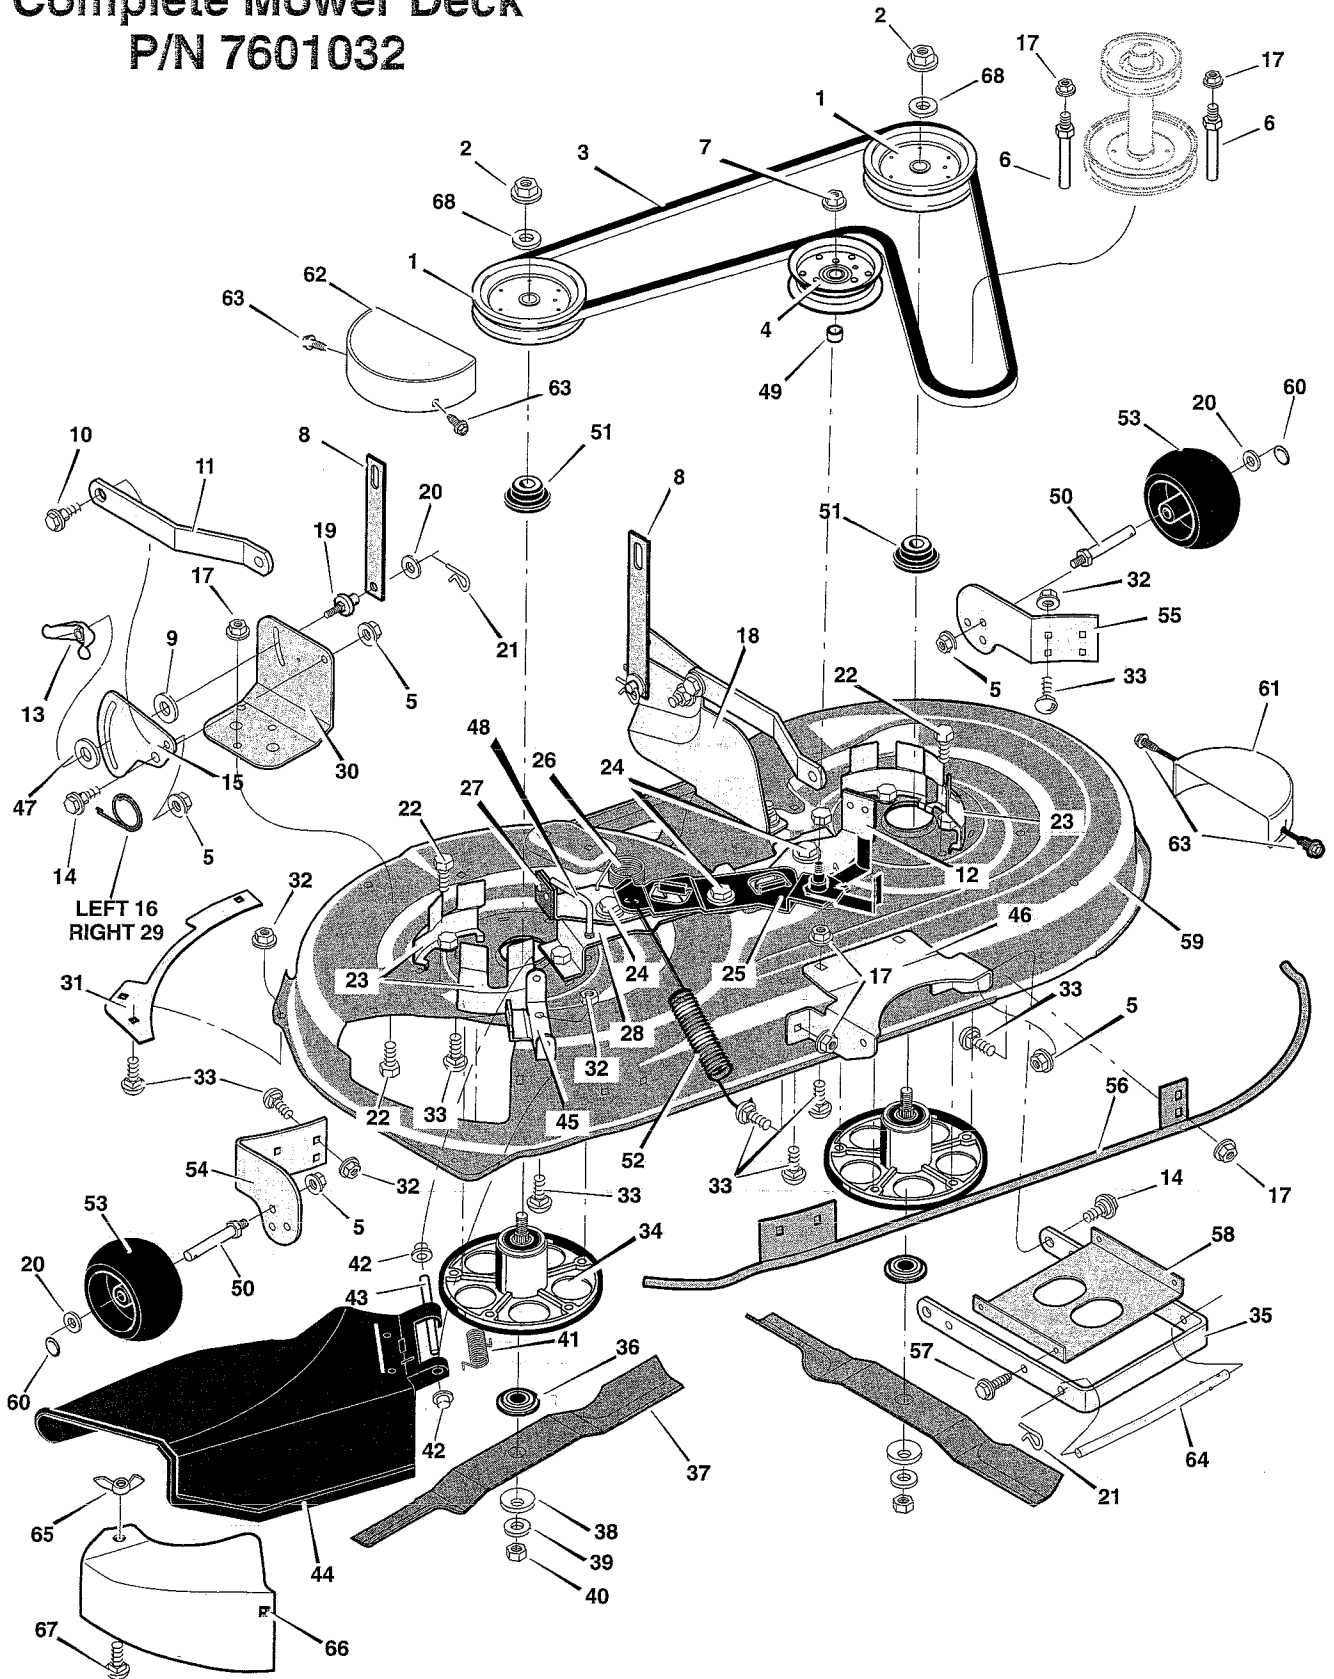

QUICK REFERENCE PARTS

42" LT RAIL FRAME Complete Mower Deck P/N 7601032

MOWER HOUSING

Key No.	Description	Part No.	Key No.	Description	Part No.
1	Pulley, Jackshaft	094199	35	Bracket, Suspension	690539E701
2	Nut, Hex	15x121	36	Adapter, Blade	690411
3	Belt, Mower Drive	037x88	37	Blade	095100E701
4	Pulley, Idler	690387	38	Washer	17x166
5	Nut, Flange	015x84	39	Washer	17x165
6	Guide, Belt *	094066	40	Nut	15x100
7	Nut, Flange	015x98	41	Spring	0166x4
8	Link, Lift	690212E700	42	Cap, Push On	028x23
9	Pad, Friction	094137	43	Rod, Deflector	094957 Z
10	Bolt, Shoulder	009x52	44	Deflector Assembly	094707
11	Bracket, Suspension	094055E700	45	Bracket, Deflector Hinge	094956E700
12	Pad Assembly, Left Brake	094049E700	46	Bracket, Front Hanger	094190E700
13	Knob	095004	47	Washer	017x45
14	Bolt, Shoulder	009x51	48	Guide, Belt	094781
15	Plate, Suspension	094128E700	49	Spacer	690369
16	Spring	166x43	50	Bolt, Gage Wheel	094025
17	Nut, Flange *	015x79	51	Spacer, Pulley **	1001197
18	Bracket, Suspension -LH	094192E700	52	Spring, Extension	165x119
19	Pin, Hanger	095194	53	Wheel, Gauge	092265
20	Washer	017x91	54	Bracket, Right Wheel	1001260E701
21	Pin, Hair	0031x4	55	Bracket, Left Wheel	092423E700
22	Bolt	0025x7	56	Reinforcement Assembly	1001205E701
23	Guide, Belt	094051E701	57	Screw	026x249
24	Bolt, Shoulder	009x39	58	Stiffener	094604E700
25	Arm, Idler	690408E701	60	Ring, Locking	031x11
26	Spring	166x41	61	Guard, Left Pulley	094668E701
27	Pad Assembly, Right Brake	094047E700	62	Gurad, Right Pulley	094669E701
28	Bracket, Brake	094193E701	63	Screw	26x263
29	Spring	166x42	64	Rod, Front Hanger	094158 Z
30	Bracket, Suspension -RH	094191E700	65	Wingnut	014x86
31	Plate, Rear	092426E701	66	Plate, Mulch	095080E701
32	Nut, Flange	015x88	67	Bolt, Carriage	002x64
33	Bolt, Carriage	002x53	68	Washer	017x87
34	Assembly, Jackshaft Housing	1001200			

* These parts are not included with deck kit.

** This part is included with Key number 34.