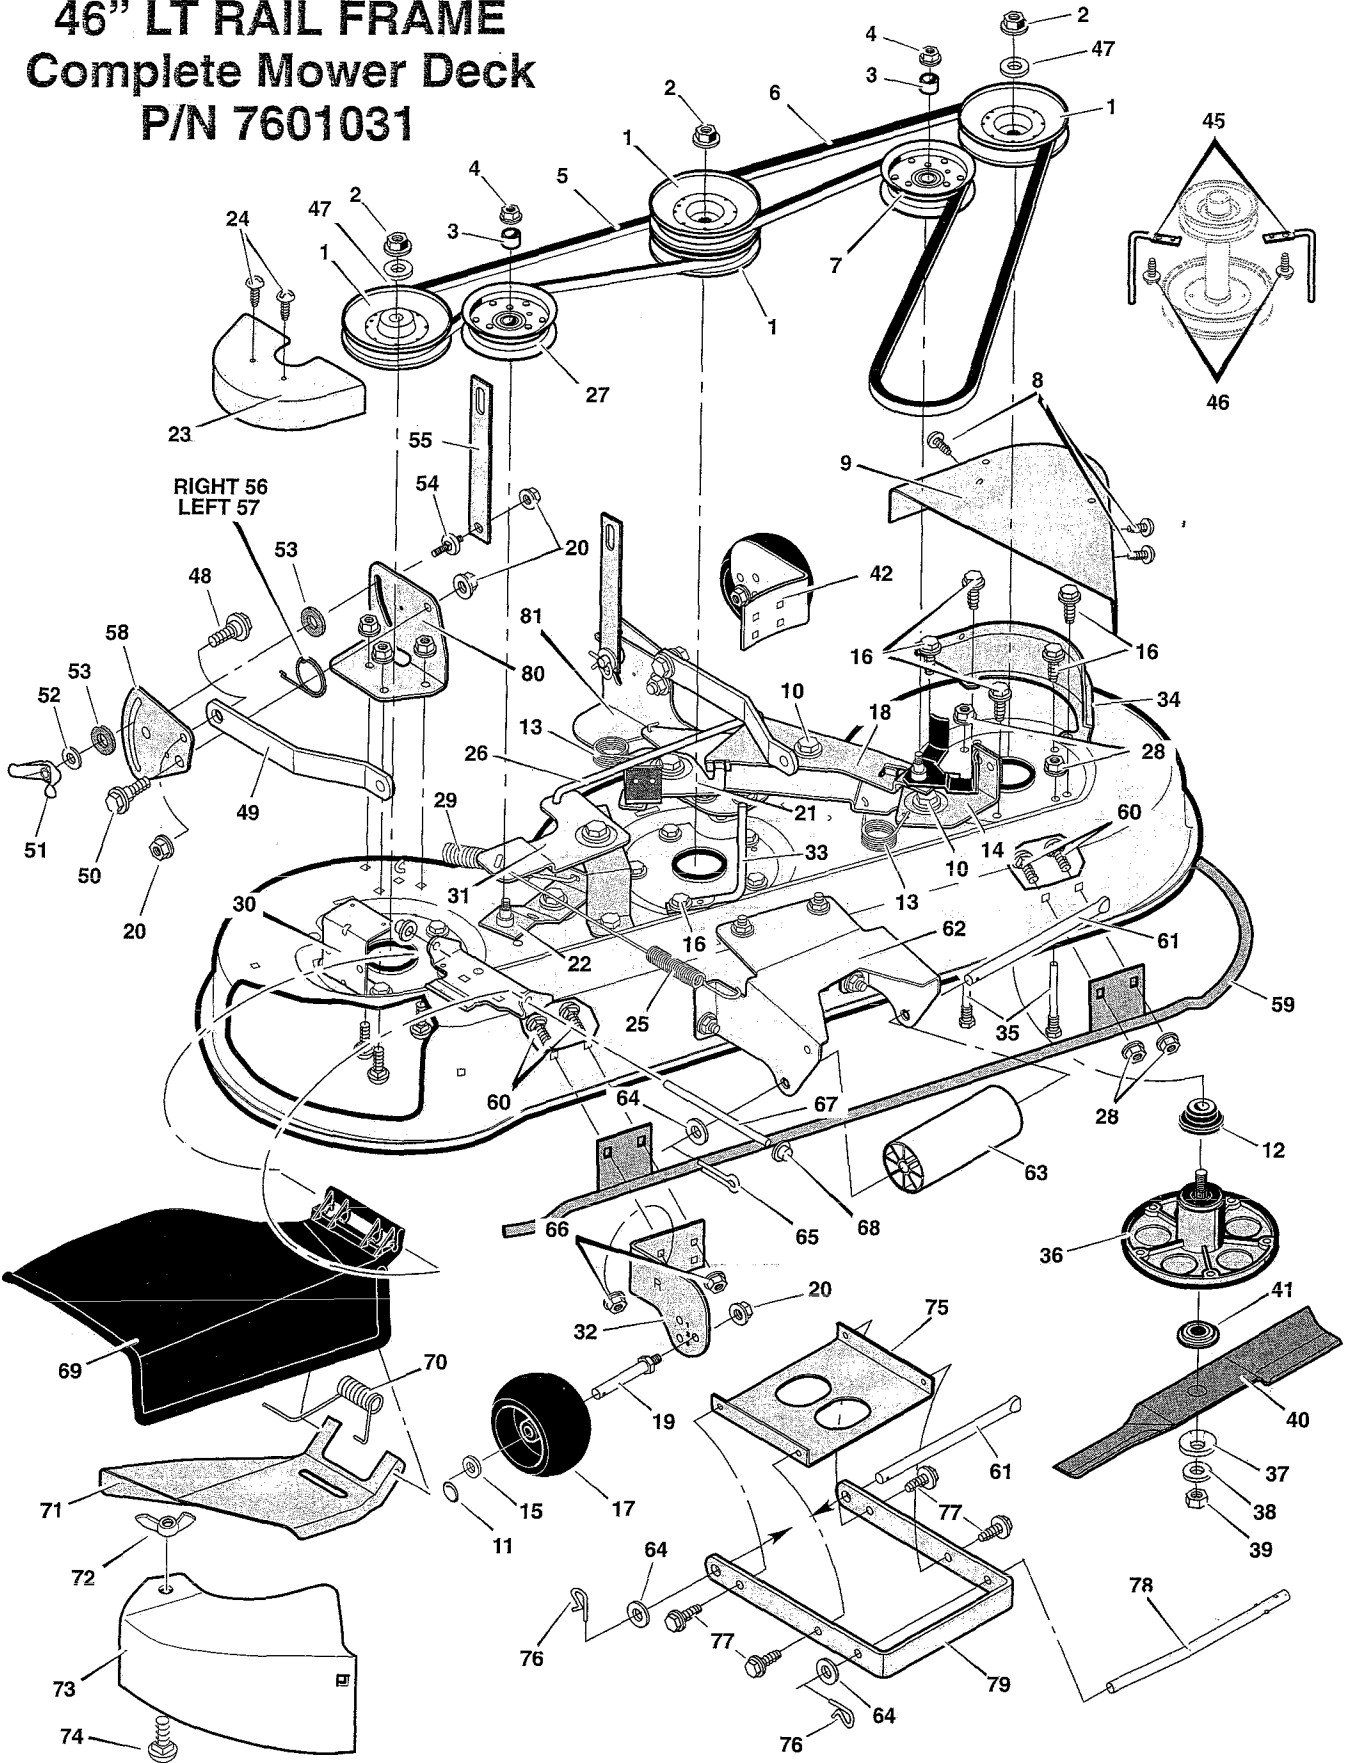

QUICK REFERENCE PARTS

46" LT RAIL FRAME Complete Mower Deck P/N 7601031

QUICK REFERENCE PARTS

Key No.	Description	Part No.	Key No.	Description	Part No.
1	Pulley	094592	42	Bracket, Left Gage Wheel	094919E700
2	Nut	15x121	45	Guide, Belt *	091797 Z
3	Spacer	690369	46	Screw *	025x15
4	Nut, Centerlock	015x98	47	Washer	017x87
5	Belt, Secondary	037x66	48	Bolt, Shoulder	009x52
6	Belt, Primary	037x89	49	Bracket, Rear Suspension	094055E700
7	Pulley, Idler	690549	50	Bolt, Shoulder	009x51
8	Screw	26x277	51	Wingnut	095004
9	Cover, Left Pulley	094645E701	52	Washer	017x45
10	Bolt, Shoulder	009x39	53	Pad, Friction	094137
11	Pin, Hair	031x11	54	Pin, Hanger	095194
12	Spacer, Pulley**	1001197	55	Link, Lift	690212E700
13	Spring, Torsion	166x41	56	Spring, Torsion	166x42
14	Assembly, Left Brake	094640E700	57	Spring, Torsion	166x43
15	Washer	017x91	58	Plate, Suspension	094128E700
16	Screw	0025x7	59	Assembly, Reinforcement	1001204E701
17	Wheel, Gage	092265	60	Bolt, Carriage	002x64
18	Assembly, Idler Arm	690579E700	61	Rod, Deck Suspension	094996
19	Bolt, Gage Wheel	094025	62	Bracket, Front Deck	094997SE
20	Nut, Flange	015x84	63	Roller	1001252
21	Assembly, Center Brake	094641E700	64	Washer	17x103
22	Assembly, Right Idler Arm	094639E700	65	Pin, Cotter	030x49
23	Cover, Right Pulley	094607E701	66	Nut, Flange	015x88
24	Screw	26x250	67	Rod, Deflector	092159 Z
25	Spring, Extension	165x120	68	Cap, Push	028x23
26	Link, Bell Crank	094606 Z	69	Deflector, Chute	092100
27	Pulley, Backside	690387	70	Spring, Torsion	166x34
28	Nut, Flange	015x79	71	Deflector, Inside	092103E701
29	Spring, Extension	165x79	72	Wingnut	014x86
30	Cover, Bracket	092140E700	73	Plate, Mulch	095086E700
31	Crank, Bell	094603E700	74	Bolt, Carriage	002x64
32	Bracket, Right Gage Wheel	094918E700	75	Stiffener	094604E700
33	Guide, Belt	092116 Z	76	Pin, Hair	0031x4
34	Bracket, Pulley Cover	690221E700	77	Screw	26x249
35	Guide, Belt	091754 Z	78	Rod, Hanger	094158 Z
36	Assembly, Jackshaft Housing	1001200	79	Bracket, Front Suspension	690539E700
37	Washer, Belleville	17x166	80	Bracket, Right Lifter	094598E700
38	Washer	17x165	81	Bracket, Left Lifter	094600E700
39	Nut	15x100			
40	Blade	056631E701			
41	Adapter, Blade	690411			