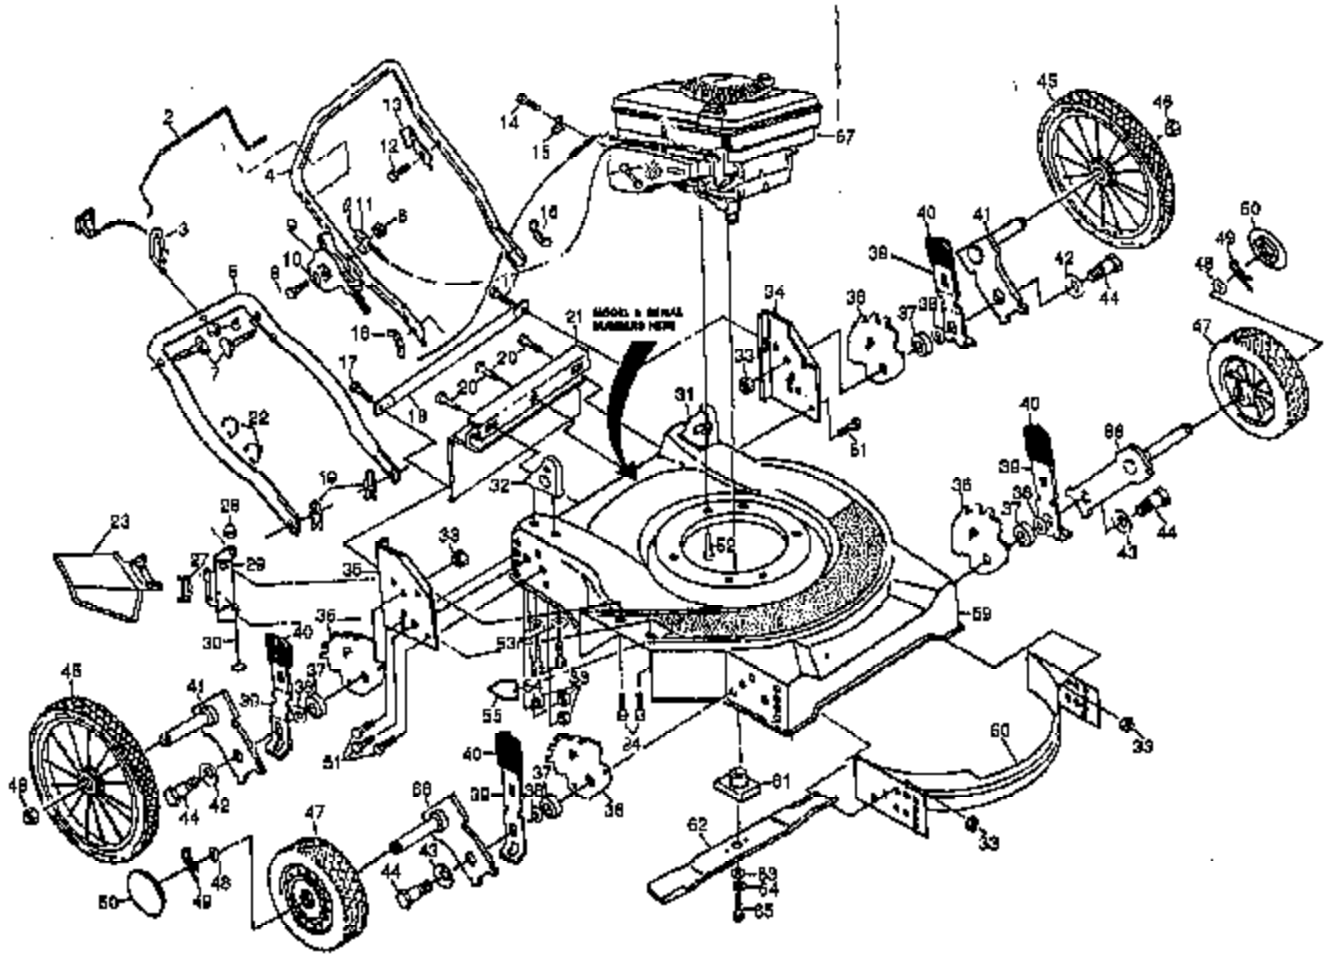

**REPAIR PARTS**  
**22" ROTARY LAWN MOWER - MODEL NO. 1227-14**

Ref #	Part Number	Qty	Description
2	86902		CONTROL BAR PM
3	103672X		ROPER GUIDE PM
4	850880X479		"HANDLE,UPPER "
5	84676X479		SUB= 151516X479
6	63601		SUB= 73800400
7	58714		SUB= 131959
8	86261		SUB= 74250434
9	851464		CONTROL THROTTLE
10	85723		WASHER PM
11	851670		CABLE.ZONE.CONTRO
12	750097		TAPPING SCREW
13	850733X004		"BRKT,UPSTOP"
14	83816		SCREW PM
15	213146		CABLE CLAMP
16	128638		"NUT,WING PM"
17	54583		SCREW
18	107611X		ROD.SUPPORT.WB.
19	51793		HAIRPIN COTTER
20	81276		SCREW
21	111199X		REAR SKIRT PM
22	85827		CABLE CLIP PM
23	851750		SUB= 532851750
24	851856		SCREW
27	851855		"SPRING,TORSION"
28	83731		PUSH ON SPEED NUT
29	851852X004		"BRKT,HSG"
30	851854		"ROD,HINGE "
31	63645X424		SUB= 150959
32	63644X424		SUB= 150959
33	62336		SUB= 73800600
34	107607X424		SUB= 107607X479
35	107609X424		SUB= 107609X479
36	850904		SUB= 750085X007
37	84920		SUB= 146630
38	88348		WASHER PM
39	850855X004		SUB= 700331X004
40	87877		KNOB PM
41	750913X004		"AXLE ARM,REAR PM"
42	61651		WASHER
43	62335		"WASHER, BELLEVIL."
44	84921		SUB= 142748
45	851801		WHEEL AND TIRE
46	83923		HEX FLANGE LOCKNT
47	851800		WHL & TIRE
48	52160		WASHER
49	85179		RETAINER CLIP PM
50	851908		HUBCAP
51	55912		SUB= 74780612
52	850998		SCREW
53	59289		STEEL WASHER
54	55187		SCREW
55	107339X		DECAL HYT
59	129358		SUB= 129462
60	87780X479		SUB= 700929X479
61	850977		BLADE ADAPTOR
62	850973		"BLADE.22""
63	851074		"WASHER,HARDEN"
64	850263		LOCKWASHER

Ref #	Part Number	Qty	Description
65	851084		SCREW
66	85021X004		AXLE ARM
67			REFER TO IMAGE
	128077		NLA
	129281		REPLACEMENT PARTS MANUAL
	129317		DECAL, HOUSING