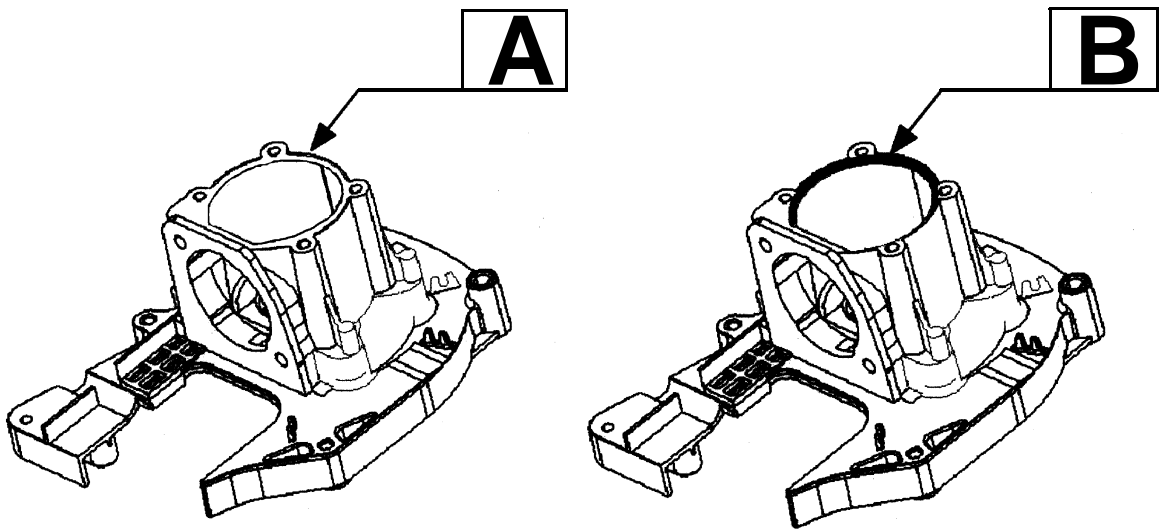

✓ = NEW PART NUMBER FOR THIS IPL * = REFER TO THE SERVICE REFERENCE INDICATED FOR MORE INFORMATION. (LOCATED AT END OF IPL)

TYPE 1,2,3

Carburetor Assembly #530069754 - WA226

Carb.
Repair
Kit

2

Gasket/
Dia.
Kit

3

Ref.	Part No.	Description
1.	530038403	Limiter Cap
2.	530069842	Carburetor Repair Kit
3.	530069844	Gasket Diaphragm Kit

PARTS LIST NO. 530163129		WEED EATER® PARTS LIST	MODEL(s) Twist™N Edge
DATE 3/03/03	REPLACES 530084334-4/10/02		Note: Illustration may differ from actual model due to design changes

***** **SERVICE REFERENCE** *****

Note: When replacing item# 49 page 2, please note if the surface indicated by the arrow is flat or has a beveled edge and order accordingly.

(A) Flat Surface – 530-019181 Gasket
 (B) Beveled surface – 530-056097 O-ring

✓ = NEW PART NUMBER FOR THIS IPL ★ = REFER TO THE SERVICE REFERENCE INDICATED FOR MORE INFORMATION. (LOCATED AT END OF IPL)
 ● = THESE PARTS ARE ILLUSTRATED FOR CLARITY. ORDER COMPLETE ASSEMBLY.