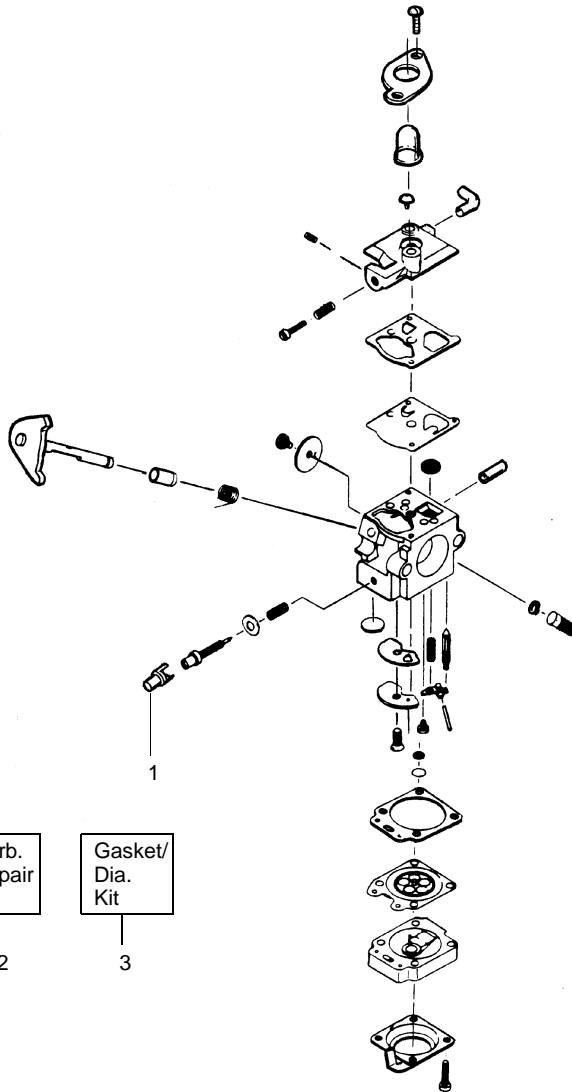

TYPE 1,2,3

Carburetor Assembly #530069754 - WA226

Carb.
Repair
Kit

2

Gasket/
Dia.
Kit

3

Ref.	Part No.	Description
1.	530038403	Limiter Cap
2.	530069842	Carburetor Repair Kit
3.	530069844	Gasket Diaphragm Kit