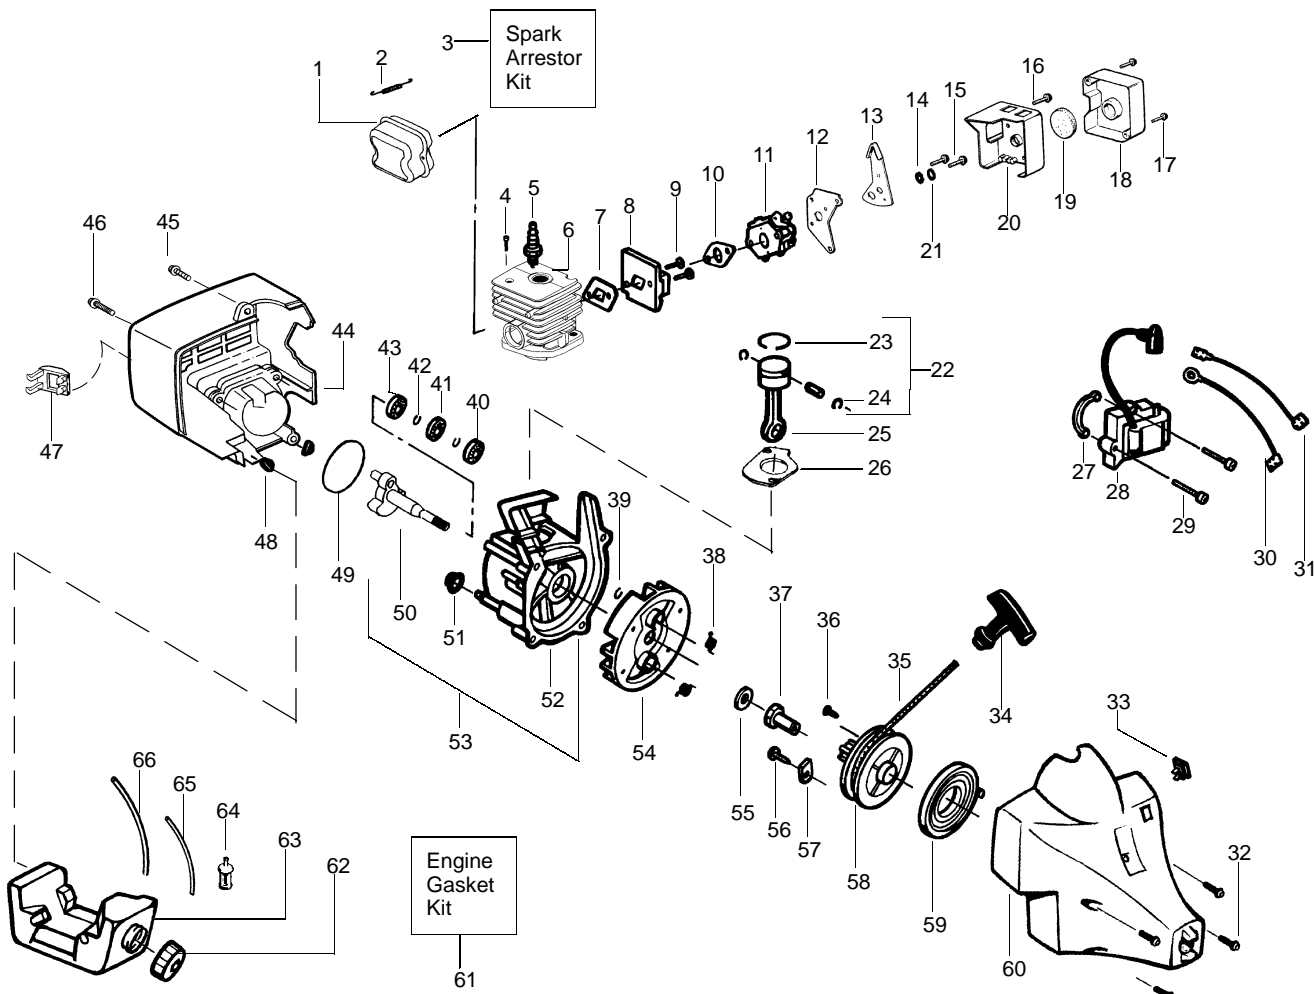

TYPE 1,2

Ref.	Part No.	Description	Ref.	Part No.	Description	Ref.	Part No.	Description
1.	530071390	Kit - Muffler (incl. 2,3)	23.	530055120	Piston Ring	48.	530036793	Isolator-Shroud
2.	530042088	Muffler Spring	24.	530015162	Retainer-Piston Pin	49.	*****	O-Ring-C'case(kit)
3.	530071391	Kit-Spark Arrestor	25.	530069615	Assy-Connecting Rod	50.	530054083	Assy-Crankshaft
4.	530015953	Screw-Cylinder	26.	530069625	Gasket-Cyl/Carb.(kit)	51.	530036792	Isolator-Crankcase
5.	952030201	Spark Plug (RCJ 8Y)	27.	530036145	Spacer-Module	52.	530012414	Assy-Crankcase (Incl. 40-43)
6.	530069757	Kit - Cylinder	28.	530055160	Ignition Module	53.	530014729	Assy-C'case & C'shaft (Incl. 39,50,52)
7.	530069625	Gasket-Cyl/Carb.(kit)	29.	530015954	Screw	54.	530069886	Assy-Flywheel
8.	530069758	Kit - Carb. Adaptor	30.	530049389	Assy-Ground Wire	55.	530015828	Washer-Flat
9.	530016014	Screw	31.	530049390	Assy-Leadwire	56.	530015966	Screw
10.	530069625	Gasket-Carb. (kit)	32.	530015810	Screw	57.	530016226	Retainer-Can
11.	530069754	Kit - Carburetor Ass'y (Incl. Limiter Cap)	33.	530071356	Kit-MomentarySwitch	58.	530069400	Kit-Starter Pulley (Incl. 36)
12.	530047914	Choke Plate Mounting	34.	530027569	Handle-Starter	59.	530042086	Spring-Starter
13.	530047916	Choke Lever	35.	530069232	Kit - Rope	60.	530049468	Assy-Fan Housing
14.	530015254	Washer	36.	530016080	Screw	61.	530069625	Kit-Engine Gasket (Incl. 7,10,26,49)
15.	530015849	Screw	37.	530027953	Coupling-Drive	62.	530014347	Assy-Fuel Cap
16.	530016141	Screw	38.	530023817	Spring-Starter Dog	63.	530049299	Assy-Fuel Tank (Incl. cap,filter,lines)
17.	530015966	Screw	39.	530015941	Retain. Ring-C'shaft	64.	530095646	Assy-Fuel Pickup
18.	530049079	Cover-Air Box	40.	530032124	Bearing-Outer	65.	530069247	Kit-Fuel Line
19.	530047932	Foam-Air Filter	41.	530019179	Seal-C'case	66.	530069216	Kit-Fuel Line
20.	530047908	Box-Air	42.	530015945	Retainer Ring-C'case			
21.	530015852	Spacer-Choke	43.	530032125	Bearing-Inner			
22.	530069756	Kit - Piston (Incl. 23, 24 & Pin)	44.	530049233	Shroud			
			45.	530015880	Screw			
			46.	530015810	Screw			
			47.	530054536	Guard-Muffler			

✓ = NEW PART NUMBER FOR THIS IPL   * = REFER TO THE SERVICE REFERENCE INDICATED FOR MORE INFORMATION. (LOCATED AT END OF IPL)