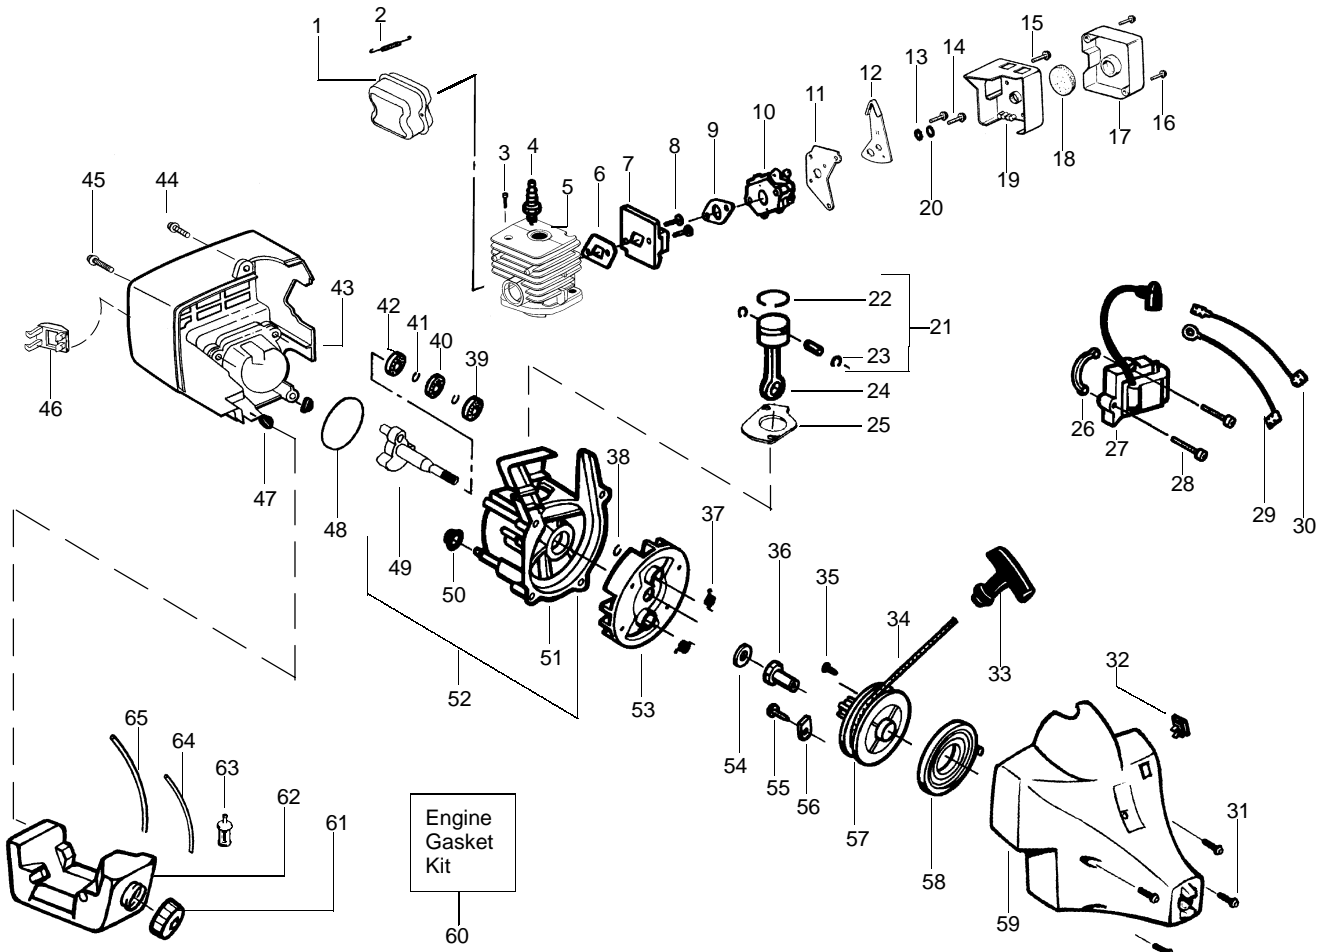

Note: Illustration may differ from actual model due to design changes

TYPE 3

Ref.	Part No.	Description	Ref.	Part No.	Description	Ref.	Part No.	Description
1.	530071396	Kit - Muffler (incl. 2 & spark arrestor screen)	22.	530055120	Piston Ring	47.	530036793	Isolator-Shroud
2.	530042088	Muffler Spring	23.	530015162	Retainer-Piston Pin	48.	530071363	O-Ring-C'case(kit)
3.	530015953	Screw-Cylinder	24.	530069945	Assy-Connecting Rod	49.	530054753	Assy-Crankshaft
4.	952030249	Spark Plug (RCJ 6Y)	25.	530071363	Gasket-Cylinder(kit)	50.	530036792	Isolator-Crankcase
5.	530071359	Kit - Cylinder	26.	530036145	Spacer-Module	51.	530012414	Assy-Crankcase (Incl. 39-42)
6.	530071363	Gasket-Cyl/Carb.(kit)	27.	530055160	Ignition Module	52.	530071360	Assy-C'case & C'shaft (Incl. 38,49,51)
7.	530055535	Adaptor-carb.	28.	530015954	Screw	53.	530069886	Assy-Flywheel
8.	530016014	Screw	29.	530049389	Assy-Ground Wire	54.	530015828	Washer-Flat
9.	530071363	Gasket-Carb.(kit)	30.	530049390	Assy-Leadwire	55.	530015966	Screw
10.	530069754	Kit - Carburetor Ass'y (Incl. Limiter Cap)	31.	530015810	Screw	56.	530016226	Retainer-Can
11.	530047914	Plate-Choke Mounting	32.	530071356	Kit-MomentarySwitch	57.	530069400	Kit-Starter Pulley (Incl. 35)
12.	530047916	Lever-Choke	33.	530027569	Handle-Starter	58.	530042086	Spring-Starter
13.	530015254	Washer	34.	530069232	Kit - Rope	59.	530049468	Assy-Fan Housing
14.	530016353	Screw	35.	530016080	Screw	60.	530071363	Kit-Engine Gasket (Incl. 6,9,25,48)
15.	530016141	Screw	36.	530027953	Coupling-Drive	61.	530014347	Assy-Fuel Cap
16.	530015966	Screw	37.	530023817	Spring-Starter Dog	62.	530049299	Assy-Fuel Tank (Incl. cap,filter,lines)
17.	530049079	Cover-Air Box	38.	530015941	Retain. Ring-C' shaft	63.	530095646	Assy-Fuel Pickup
18.	530047932	Foam-Air Filter	39.	530032124	Bearing-Outer	64.	530069247	Kit-Fuel Line
19.	530047908	Box-Air	40.	530019179	Seal-C'case	65.	530069216	Kit-Fuel Line
20.	530015852	Spacer-Choke	41.	530015945	Retainer Ring-C'case			
21.	530071357	Kit - Piston (Incl. 22, 23 & Pin)	42.	530032125	Bearing-Inner			
			43.	530049233	Shroud			
			44.	530015880	Screw			
			45.	530015810	Screw			
			46.	530054536	Guard-Muffler			

✓ = NEW PART NUMBER FOR THIS IPL   * = REFER TO THE SERVICE REFERENCE INDICATED FOR MORE INFORMATION. (LOCATED AT END OF IPL)