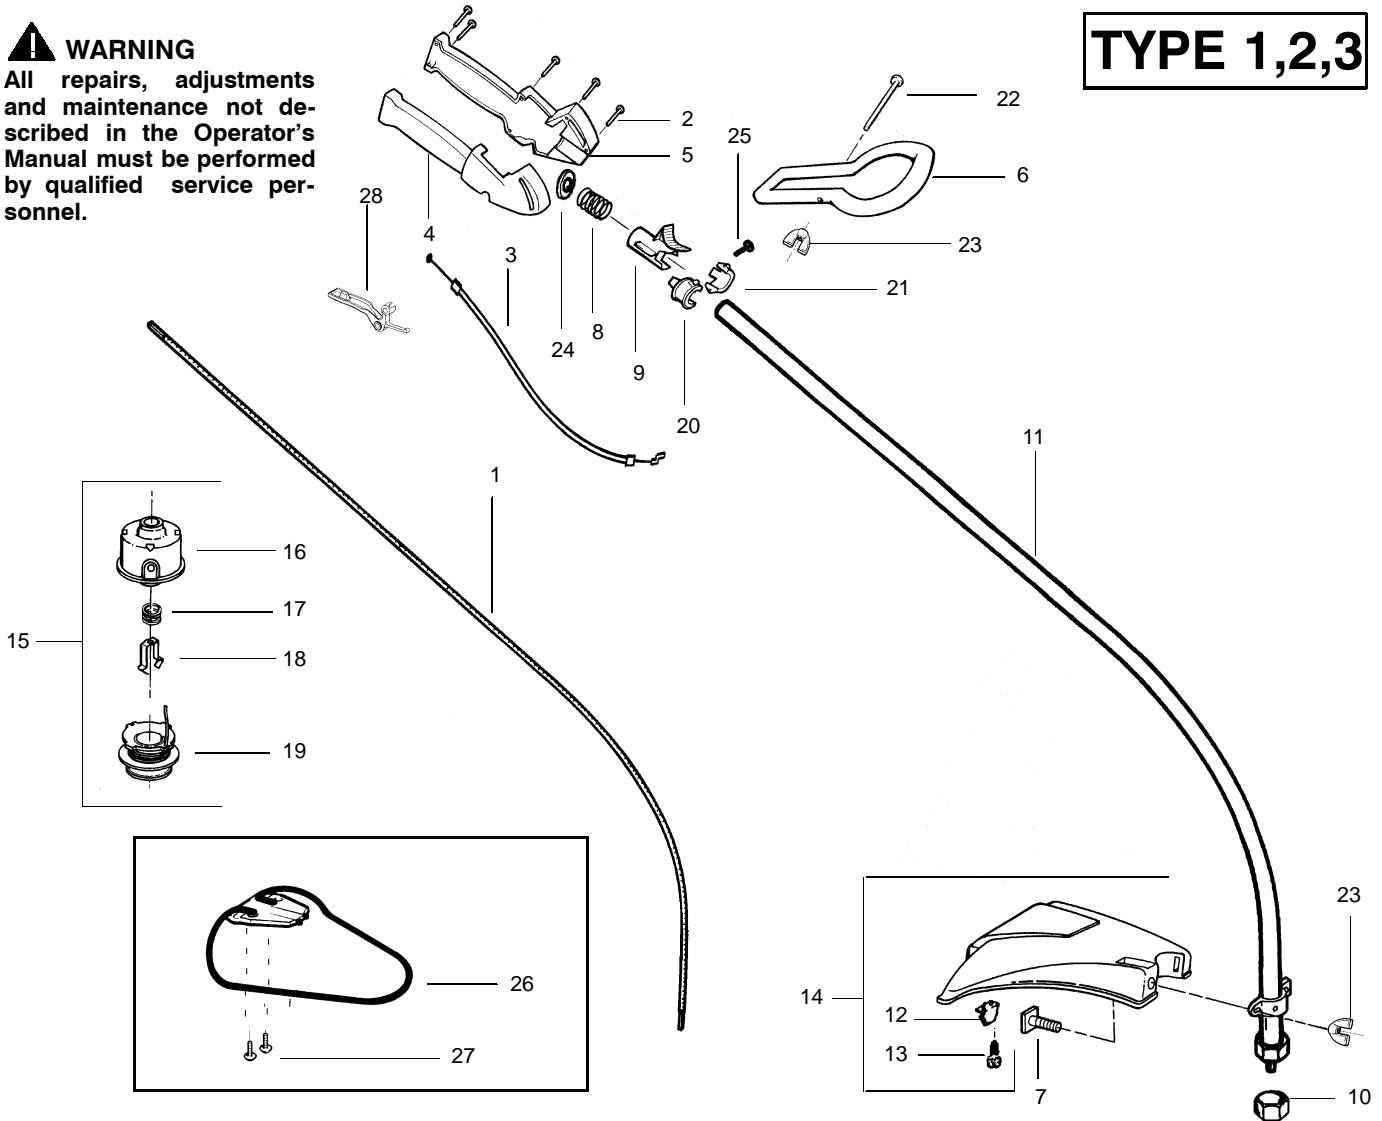

TYPE 1,2,3

⚠ WARNING
All repairs, adjustments and maintenance not described in the Operator's Manual must be performed by qualified service personnel.

Ref.	Part No.	Description	Ref.	Part No.	Description
1.	----	Drive Shaft-Flex (Type 1) 530053613 (Type 2,3)	16.	530095770	Hub Ass'y
2.	530016179	Screw	17.	530401958	Spring-Return
3.	----	Assy-Throttle Cable (Type 1) 530056493 (Type 2,3)	18.	530401957	Retainer-Spool
4.	530047923	Throttle Hsg. (Right)	19.	952701678	Spool w/Line
5.	530047924	Throttle Hsg. (Left)	20.	530054159	Locator-left
6.	530047919	Assist Handle	21.	530054160	Locator-right
7.	530015820	Bolt-Shield	22.	530016173	Bolt-Handle
8.	530042084	Spring-Compression	23.	530016118	Nut-Wing
9.	530054060	Actuator	24.	530016193	Washer
10.	----	Dust Cup (Type 1) 530094543 (Type 2,3)	25.	530015810	Screw
11.	530095703	Drive Shaft Hsg. Ass'y (Type 1) 530095941 (Type 2,3)	26.	530054459	Assy. wire form
12.	530052286	Line Limiter	27.	530016179	Screw
13.	530015814	Screw-Line Limiter	28.	530038682	Trigger
14.	530069930	Shield Kit Ass'y. (Incl. 12 & 13)			Not Shown
15.	952701676	Cutting Head Ass'y. (Incl. 16-19)		530086930	Operator's Manual
				530088832	(Type 1)
				530086930	(Type 2,3)
				530055350	Shaft Warning Decal
				530054863	Decal-Starting Instruction

3

Ref.	Part No.	Description
1.	530038403	Limiter Cap
2.	530069842	Carburetor Repair Kit
3.	530069844	Gasket Diaphragm Kit

PARTS LIST NO. 530163129		WEED EATER® PARTS LIST	MODEL(s) Twist™N Edge
DATE 3/03/03	REPLACES 530084334-4/10/02		Note: Illustration may differ from actual model due to design changes