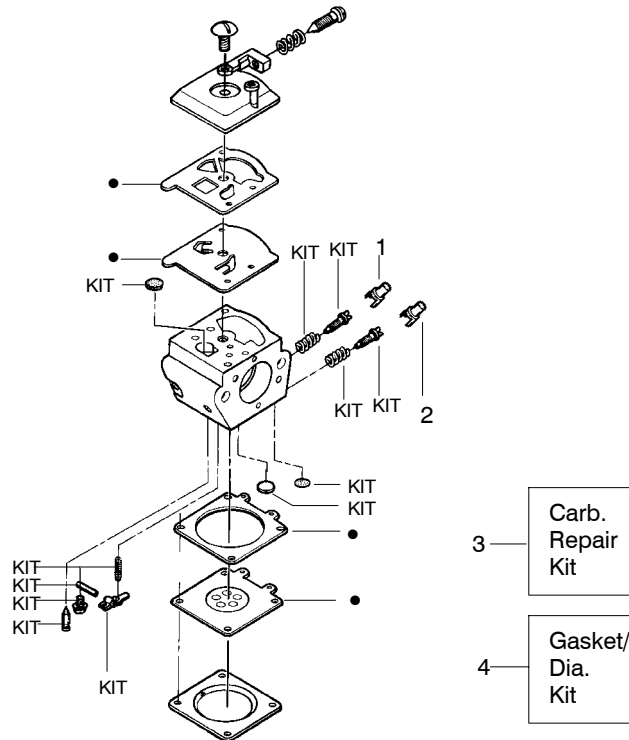

↙ = NEW PART NUMBER FOR THIS IPL

★ = REFER TO THE SERVICE REFERENCE INDICATED FOR MORE INFORMATION. (LOCATED AT END OF IPL)

Walbro
Carburetor Assembly
WT324 – #530069703

Ref.	Part No.	Description
1.	530038479	Limiter Cap – High (brown)
2.	530038478	Limiter Cap – Low (tan)
3.	–	Carburetor Repair Kit (KIT = Indicates Contents)
	530069826	Walbro (WT324)
4.	–	Gasket Diaphragm Kit (● Indicates Contents)
	530069844	Walbro (WT324)