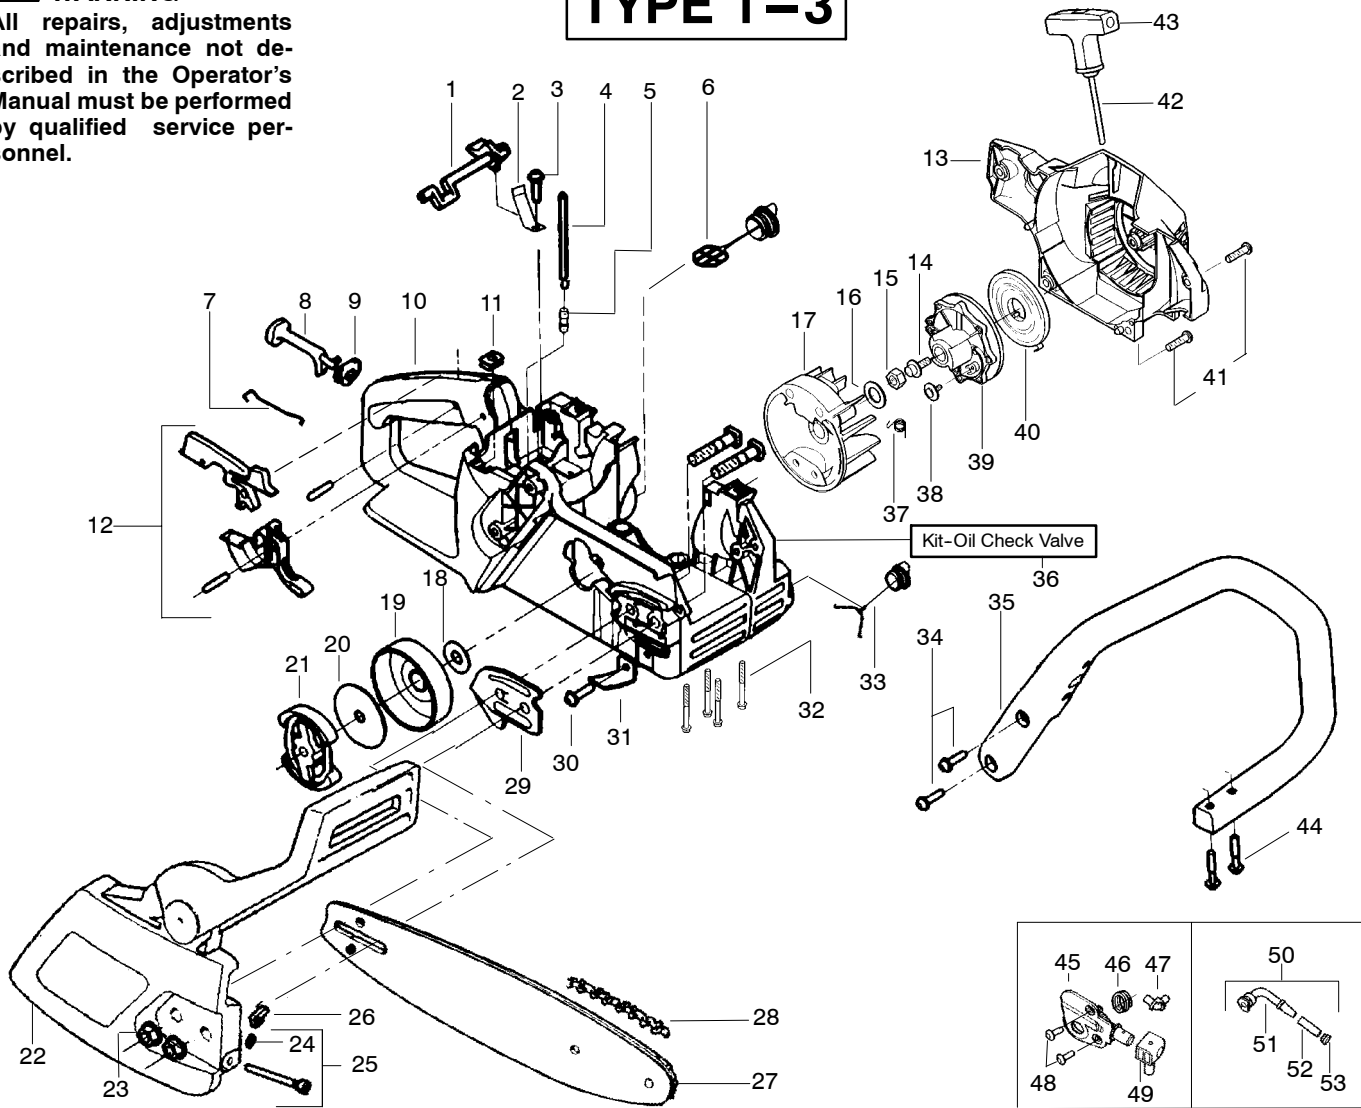

⚠ WARNING
All repairs, adjustments and maintenance not described in the Operator's Manual must be performed by qualified service personnel.

TYPE 1-3

Ref.	Part No.	Description	Ref.	Part No.	Description	Ref.	Part No.	Description
1.	530038227	Lever-Switch (Includes Pin)	21.	530014949	Assy. - Clutch	41.	530015892	Screw.
2.	530016149	Spring-Switch	22.	530056960	Assy-Chain Brake	42.	530069232	Kit-Rope
3.	530015775	Screw	23.	530015917	Nut-Bar Mounting	43.	530056402	Handle- Starter
4.	530069216	Kit-Fuel Line (Large)	24.	530038593	Retainer-Bar Adjust	44.	530015940	Screw
5.	530023877	Fitting	25.	530069611	Kit-Bar Adjust (incl.24,26)	45.	530071259	Kit-Oil Pump
6.	530047192	Assy-Fuel Cap	26.	530015826	Pin-Bar Adjust			(incl 46,47,49)
7.	530037809	Wire-Throttle	27.	530044692	Bar - 16"	46.	530037820	Gear-Worm Spring
8.	530047989	Lever-Choke	28.	952051534	Chain - 16"	47.	530049477	Elbow-Oil Pickup
9.	530038406	Grommet-Choke Knob	29.	530038238	Plate-Bar Mounting	48.	530016064	Screw
10.	530056607	Assy-Chassis	30.	530015814	Screw	49.	530019206	Seal Block
11.	530015922	Nut-Speed	31.	530029850	Chain Catcher	50.	530047663	Assy-Oil-Pickup
12.	530071305	Kit-Trigger & Lockout	32.	530016132	Screw			(Incl. 51-53)
13.	530054717	Housing-Fan	33.	530010846	Assy-Oil Cap	51.	530038373	Pickup-Oiler
14.	530015920	Screw	34.	530015814	Screw	52.	530037821	Filter-Oil
15.	530016134	Nut-Flywheel	35.	530056798	Handle-Front	53.	530030189	Plug-Oil Filter
16.	530015127	Washer-Flywheel	36.	530071666	Kit-Oil Check Valve			
17.	530039209	Assy-Flywheel	37.	530023817	Spring - Starter Dog			
18.	530015907	Washer - Thrust	38.	530016080	Screw			
19.	530047061	Assy-Drum W/brg.	39.	530037817	Pulley-Starter			
20.	530015611	Washer-Clutch	40.	530027531	Spring-Starter			

↙ = NEW PART NUMBER FOR THIS IPL

★ = REFER TO THE SERVICE REFERENCE INDICATED FOR MORE INFORMATION. (LOCATED AT END OF IPL)