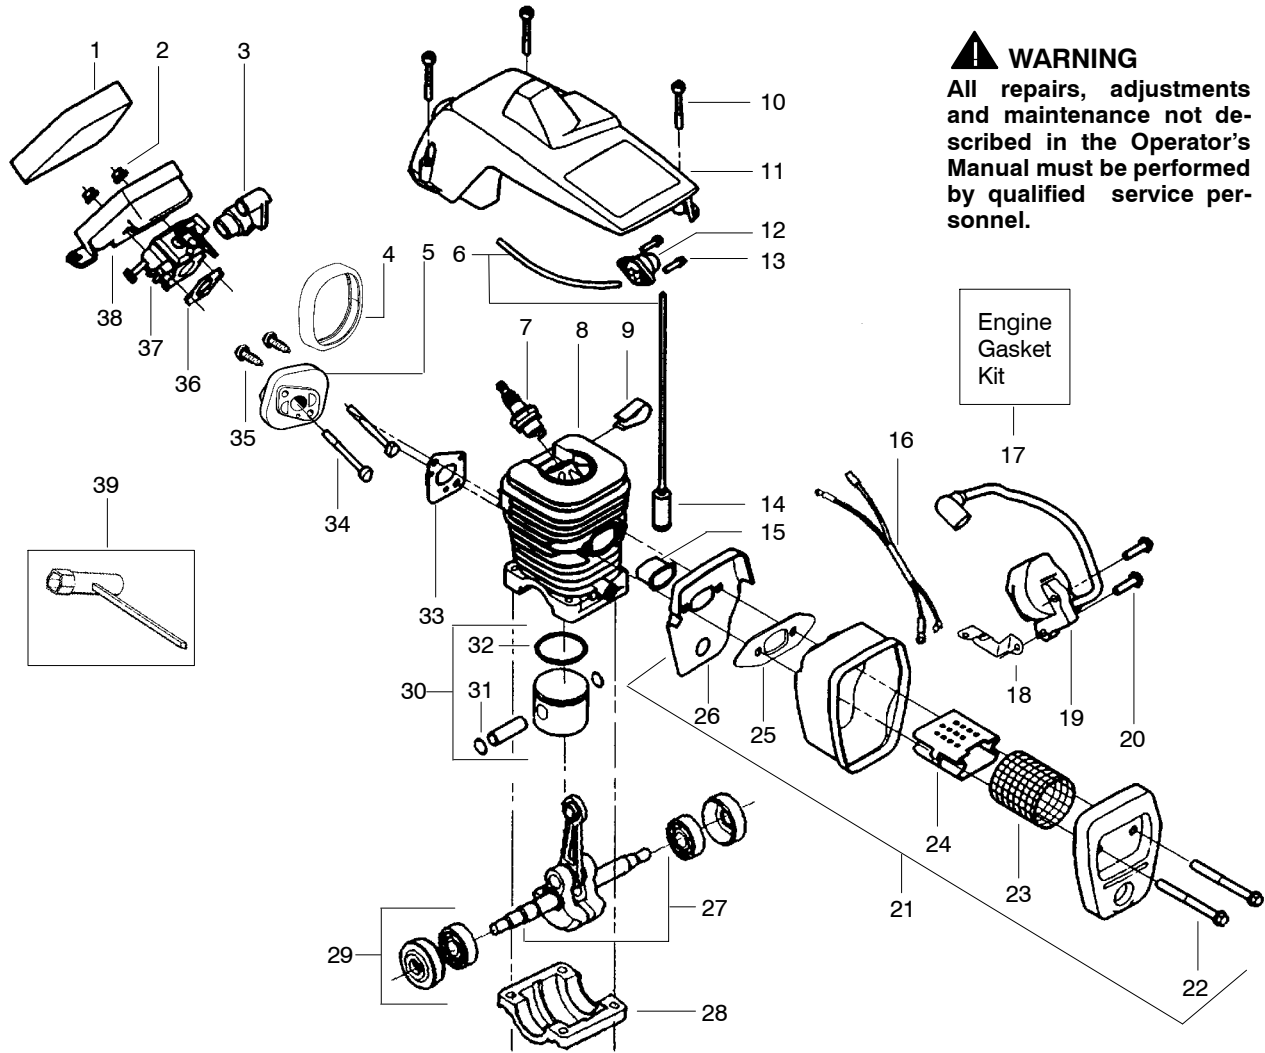

⚠ WARNING
All repairs, adjustments and maintenance not described in the Operator's Manual must be performed by qualified service personnel.

Ref.	Part No.	Description	Ref.	Part No.	Description	Ref.	Part No.	Description
1.	530037793	Foam – Air Filter	17.	530069608	Kit – Engine Gasket (Incl. 25, 33 & 36)	31.	530015697	Retainer – Piston Pin
2.	530016101	Nut	18.	530047442	Strap – Ground	32.	530038729	Ring – Piston
3. ✓	530035526	Grommet – Carb Adjust	19.	530039198	Module – Ignition	33.	530069608	Gasket – Adapter (kit)
4.	530054144	Seal – Carb Adapter	20.	530015814	Screw	34.	530016187	Screw
5.	530049700	Adapter – Carb.	21.	530047207	Assy – Muffler (Incl. 22 – 26)	35.	530016386	Screw
6.	530069247	Kit – Fuel Line (Small)	22.	530016132	Screw	36.	530069608	Gasket – Carb. (kit)
7.	952030150	Spark Plug (RCJ – 7Y)	23.	530036103	Screen – Spark	37.	---	Kit – Carburetor (WT – 324)
8.	530071412	Kit – Cylinder	24.	530037813	Diffuser – Muffler	✓	530071620	(WT – 624)
9.	530016136	Clip – High Tension Lead	25.	530069608	Gasket – Muffler (kit)	38.	530037804	Housing – Air Filter
10.	530016153	Screw	26.	530049870	Backplate – Muffler	39.	530031163	Wrench – Bar
11.	530071310	Shield – Cylinder	27.	530047062	Assy. – Crankshaft	Not Shown		
12.	530047213	Assy – Air Purge	28.	530037935	Cap – Crankcase	✓	530163674	Operator Manual
13.	530015780	Screw	29.	530056363	Assy. – Seal & Bearing			
14.	530095646	Assy – Fuel Pick – up	30.	530071408	Kit – Piston (Incl. 31 & 32)			
15.	530037652	Insulator – Heat						
16.	530052296	Assy. – Wire Harness						

✓ = NEW PART NUMBER FOR THIS IPL   ★ = REFER TO THE SERVICE REFERENCE INDICATED FOR MORE INFORMATION. (LOCATED AT END OF IPL)
● = THESE PARTS ARE ILLUSTRATED FOR CLARITY. ORDER COMPLETE ASSEMBLY.