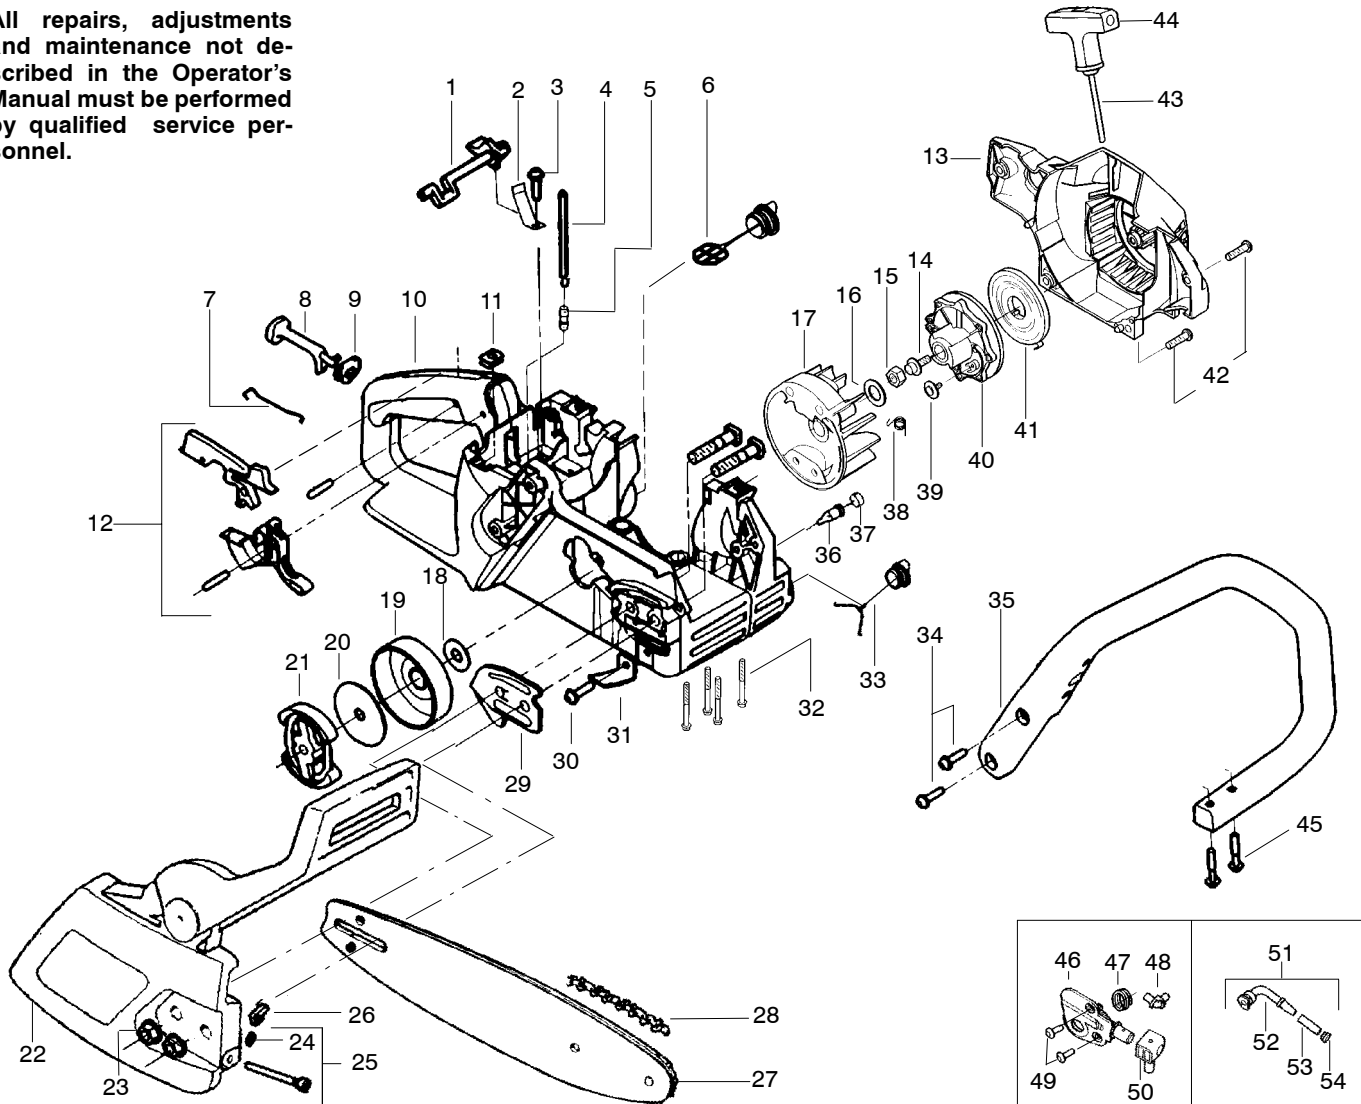

**⚠ WARNING**

All repairs, adjustments and maintenance not described in the Operator's Manual must be performed by qualified service personnel.

Ref.	Part No.	Description	Ref.	Part No.	Description	Ref.	Part No.	Description
1.	530038227	Lever-Switch (Includes Pin)	21.	530014949	Assy. - Clutch	42.	530015892	Screw.
2.	530016149	Spring-Switch	22.	530056960	Assy-Chain Brake	43.	530069232	Kit-Rope
3.	530015775	Screw	23.	530015917	Nut-Bar Mounting	44.	530056402	Handle- Starter
4.	530069216	Kit-Fuel Line (Large)	24.	530038593	Retainer-Bar Adjust	45.	530015940	Screw
5.	530023877	Fitting	25.	530069611	Kit-Bar Adjust (incl.24,26)	46.	530071259	Kit-Oil Pump (incl 47,48,50)
6.	530047192	Assy-Fuel Cap	26.	530015826	Pin-Bar Adjust	47.	530037820	Gear-Worm Spring
7.	530037809	Wire-Throttle	27.	530044693	Bar - 18"	48.	530049477	Elbow-Oil Pickup
8.	530047989	Lever-Choke	28.	952051535	Chain - 18"	49.	530016064	Screw
9.	530038406	Grommet-Choke Knob	29.	530038238	Plate-Bar Mounting	50.	530019206	Seal Block
10.	530056607	Assy-Chassis	30.	530015814	Screw	51.	530047663	Assy-Oil-Pickup (Incl. 52, 53 & 54)
11.	530015922	Nut-Speed	31.	530029850	Chain Catcher	52.	530038373	Pickup-Oiler
12.	530071305	Kit-Trigger & Lockout	32.	530016132	Screw	53.	530037821	Filter-Oil
13.	530054717	Housing-Fan	33.	530010846	Assy-Oil Cap	54.	530030189	Plug-Oil Filter
14.	530015920	Screw	34.	530015814	Screw			
15.	530016134	Nut-Flywheel	35.	530056798	Handle-Front			
16.	530015127	Washer-Flywheel	36.	530026119	Valve-Check			
17.	530039209	Assy-Flywheel	37.	530038264	Plug - Bronze Vent			
18.	530015907	Washer - Thrust	38.	530023817	Spring - Starter Dog			
19.	530047061	Assy-Drum W/brg.	39.	530016080	Screw			
20.	530015611	Washer-Clutch	40.	530037817	Pulley-Starter			
			41.	530027531	Spring-Starter			