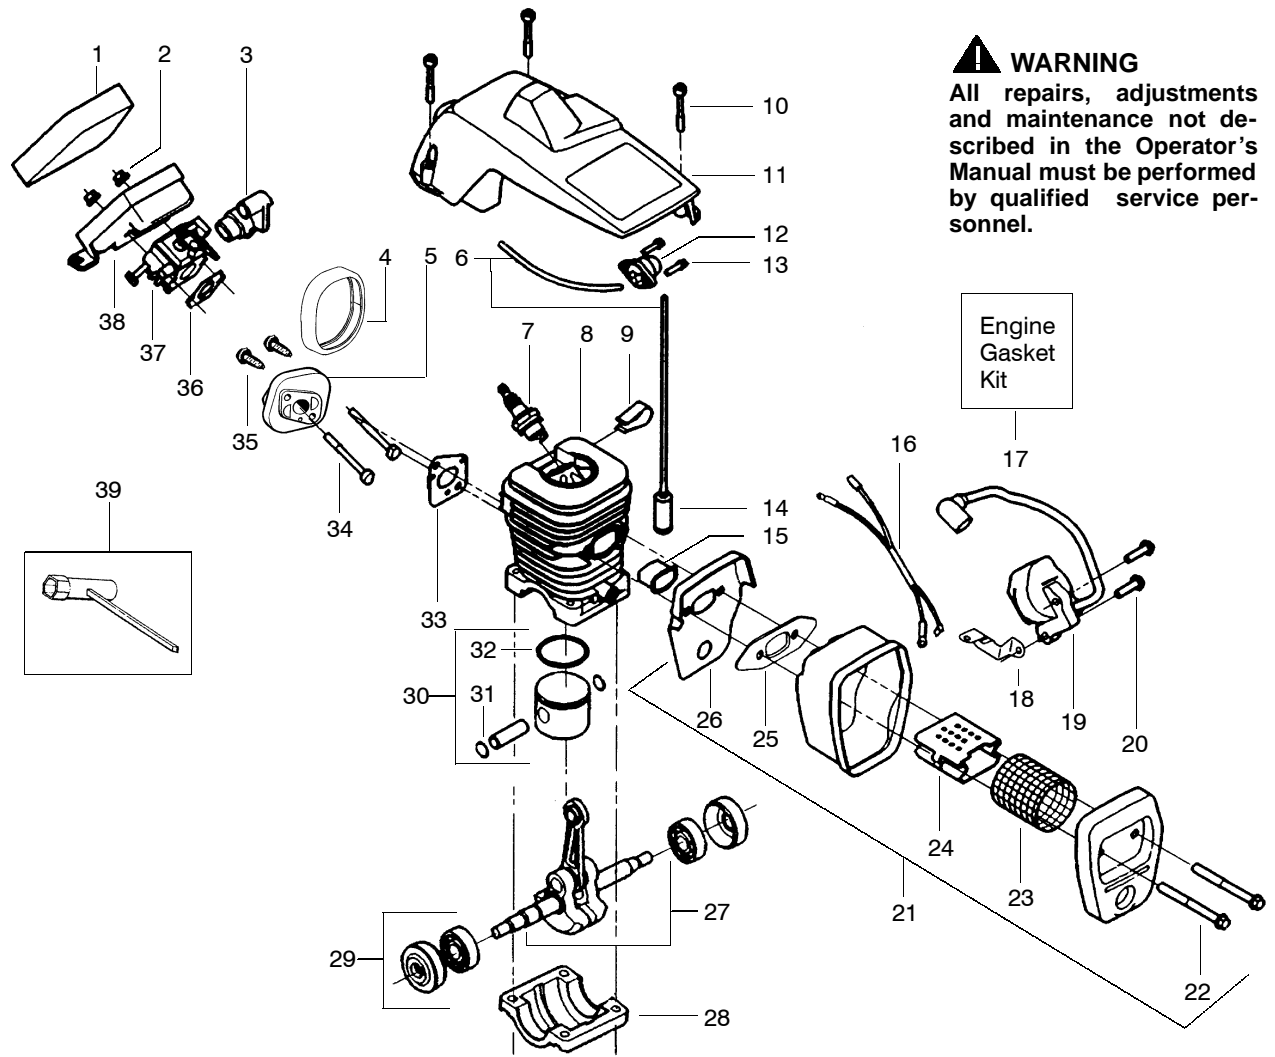

TYPE 6

⚠ WARNING
All repairs, adjustments and maintenance not described in the Operator's Manual must be performed by qualified service personnel.

Engine Gasket Kit

Ref.	Part No.	Description	Ref.	Part No.	Description	Ref.	Part No.	Description
1.	530037793	Foam—Air Filter	17.	530069608	Kit—Engine Gasket (Incl. 25, 33 & 36)	31.	530015697	Retainer—Piston Pin
2.	530016101	Nut	18.	530047442	Strap—Ground	32.	530038729	Ring — Piston
3.	530035526	Grommet—Carb Adjust	19.	530039198	Module—Ignition	33.	530069608	Gasket — Adapter(kit)
4.	530054144	Seal—Carb Adapter	20.	530015814	Screw	34.	530016187	Screw
5.	530049700	Adapter—Carb.	21.	530047207	Assy—Muffler (Incl. 22—26)	35.	530016386	Screw
6.	530069247	Kit—Fuel Line (Small)	22.	530016132	Screw	36.	530069608	Gasket — Carb.(kit)
7.	952030150	Spark Plug (RCJ—7Y)	23.	530036103	Screen—Spark	37.	530071620	Kit—Carburetor (WT—624)
8.	530071412	Kit—Cylinder	24.	530037813	Diffuser—Muffler	38.	530037804	Housing—Air Filter
9.	530016136	Clip—High Tension Lead	25.	530069608	Gasket—Muffler(kit)	39.	530031163	Wrench — Bar
10.	530016153	Screw	26.	530049870	Backplate—Muffler			
11.	530049227	Shield—Cylinder	27.	530047062	Assy. — Crankshaft			Not Shown
12.	530047213	Assy—Air Purge	28.	530037935	Cap—Crankcase	530163668	Operator Manual	
13.	530015780	Screw	29.	530056363	Assy.—Seal & Bearing	530057757	Decal — Warning	
14.	530095646	Assy—Fuel Pick—up	30.	530071408	Kit—Piston(Incl. 31 & 32)			
15.	530037652	Insulator—Heat						
16.	530052296	Assy. —Wire Harness						

✓ = NEW PART NUMBER FOR THIS IPL   * = REFER TO THE SERVICE REFERENCE INDICATED FOR MORE INFORMATION. (LOCATED AT END OF IPL)
● = THESE PARTS ARE ILLUSTRATED FOR CLARITY. ORDER COMPLETE ASSEMBLY.