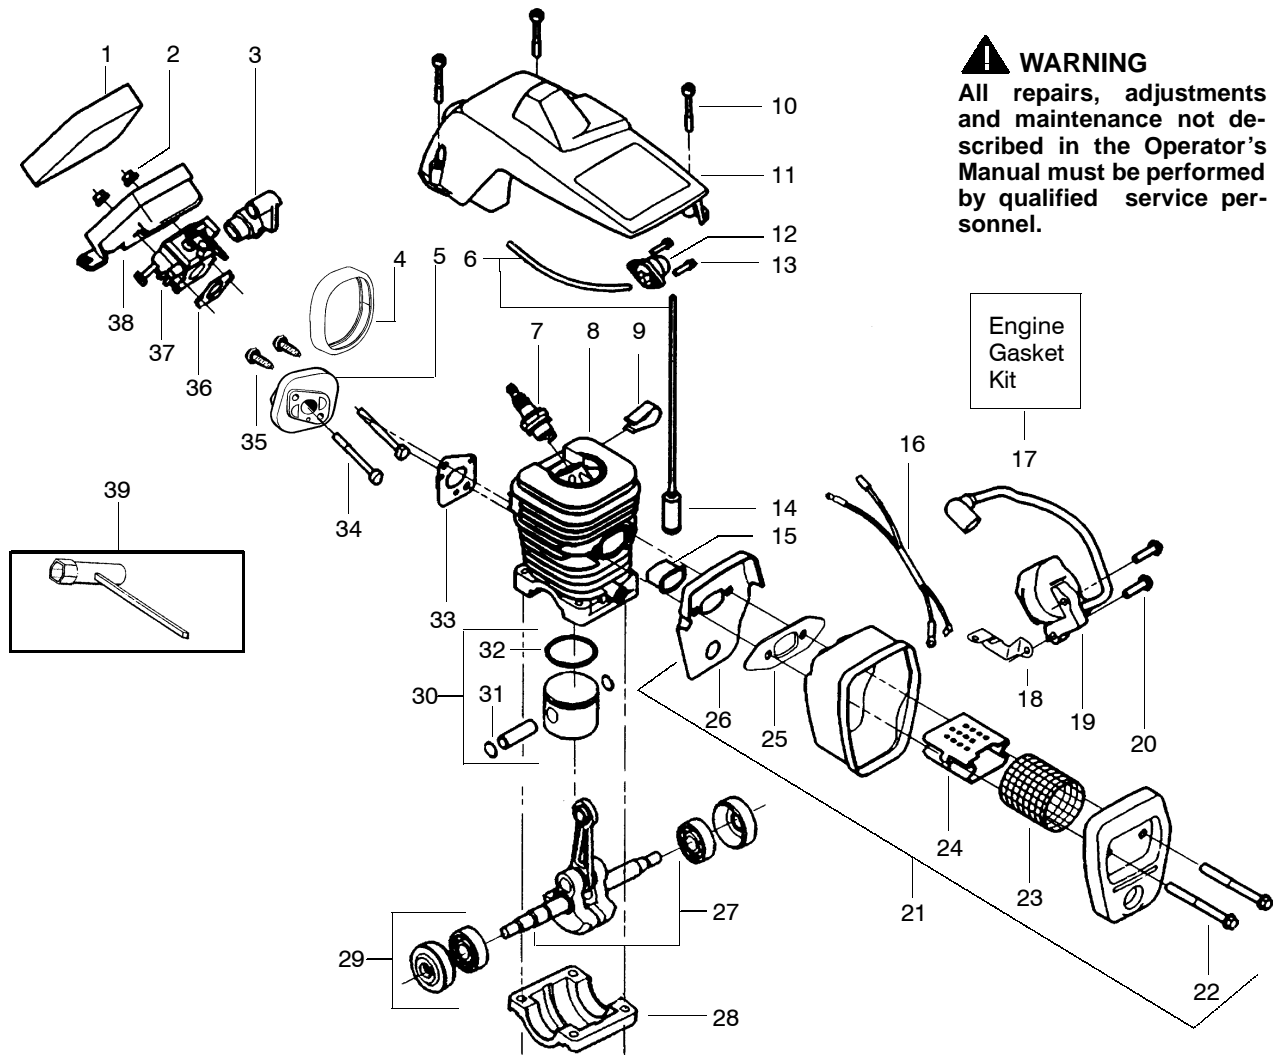

PARTS LIST NO. 530163252		Poulan® PARTS LIST	CHAIN SAW MODEL(S) Poulan 2150 PR	
DATE 03/05/03	Replaces 530163252 - 1/06/03		NOTE: Illustration may differ from actual model due to design changes	PAGE NO. 2

TYPE 1-5

⚠ WARNING
All repairs, adjustments and maintenance not described in the Operator's Manual must be performed by qualified service personnel.

Ref.	Part No.	Description	Ref.	Part No.	Description	Ref.	Part No.	Description	
1.	530037793	Foam - Air Filter	17.	530069608	Kit - Engine Gasket (Incl. 25, 33 & 36)	31.	530015697	Retainer - Piston Pin	
2.	530016101	Nut	18.	530047442	Strap - Ground	32.	530029805	Ring - Piston	
3.	530035526	Grommet - Carb Adjust	19.	530039167	Module - Ignition	33.	530069608	Gasket - Carb. Adap.(kit)	
4.	530054144	Seal - Carb Adapter	20.	530015814	Screw	34.	530016187	Screw	
5.	530049700	Carb. Adapter	21.	530047207	Assy - Muffler (Incl. 22 - 26)	35.	530016386	Screw	
6.	530069247	Fuel Line Kit (Small)	22.	530016132	Screw	36.	530069608	Gasket - Carb. (kit)	
7.	952030150	Spark Plug (RCJ - 7Y)	23.	530036103	Screen - Spark	37.	530069703	Kit - Carburetor (WT - 324)	
8.	530069606	Kit - Cylinder	24.	530037813	Diffuser - Muffler	38.	530037804	Housing - Air Filter	
9.	530016136	Clip - High Tension Lead	25.	530069608	Gasket - Muffler (kit)	39.	530031163	Wrench - Bar	
10.	530016153	Screw	26.	530049870	Backplate - Muffler			Not Shown	
11.	530049227	Cylinder Shield	27.	530047062	Assy. - Crankshaft			530163668	Operator Manual
12.	530047213	Air Purge Ass'y.	28.	530037935	Cap - Crankcase			530057268	Decal Instruction
13.	530015780	Screw	29.	530056363	Assy. - Seal & Bearing			530038486	Decal Stop
14.	530095646	Fuel Pick-up Ass'y.	30.	530069604	Kit - Piston (Incl. 31 & 32)				
15.	530037652	Heat Insulator							
16.	530052296	Assy. - Wire Harness							

✓ = NEW PART NUMBER FOR THIS IPL   * = REFER TO THE SERVICE REFERENCE INDICATED FOR MORE INFORMATION. (LOCATED AT END OF IPL)
● = THESE PARTS ARE ILLUSTRATED FOR CLARITY. ORDER COMPLETE ASSEMBLY.