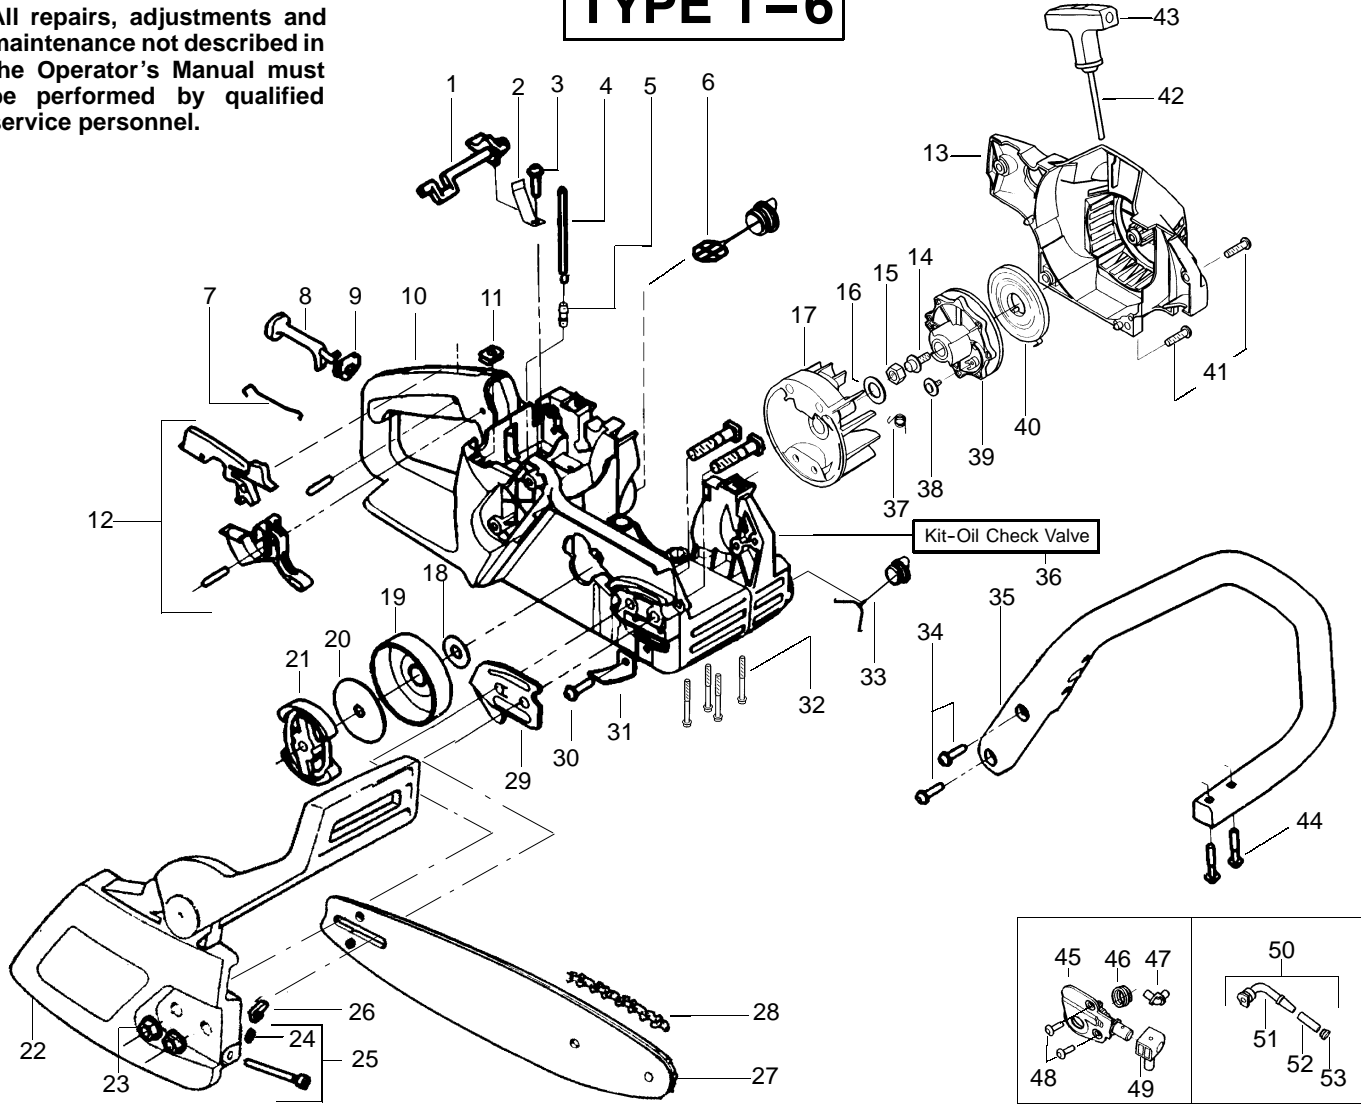

▲ WARNING
All repairs, adjustments and maintenance not described in the Operator's Manual must be performed by qualified service personnel.

TYPE 1-6

Ref.	Part No.	Description	Ref.	Part No.	Description	Ref.	Part No.	Description
1.	530038227	Lever-Switch (Includes Pin)	21.	530014949	Assy. - Clutch	41.	530015892	Screw.
2.	530016149	Spring-Switch	22.	530056960	Assy-Chain Brake	42.	530069232	Kit-Rope
3.	530015775	Screw	23.	530015917	Nut-Bar Mounting	43.	530056402	Handle-Starter
4.	530069216	Kit-Fuel Line (Large)	24.	530038593	Retainer-Bar Adjust	44.	530015940	Screw
5.	530023877	Fitting	25.	530069611	Kit-Bar Adjust (incl.24,26)	45.	530071259	Kit-Oil Pump (incl 46,47,49)
6.	530047192	Assy-Fuel Cap	26.	530015826	Pin-Bar Adjust	46.	530037820	Gear-Worm Spring
7.	530037809	Wire-Throttle	27.	952044370	Bar-16"	47.	530049477	Elbow-Oil Pickup
8.	530047989	Lever-Choke	28.	952051211	Chain-16"	48.	530016064	Screw
9.	530038406	Grommet-Choke Knob	29.	530038238	Plate-Bar Mounting	49.	530019206	Seal Block
10.	530069822	Assy-Chassis	30.	530015814	Screw	50.	530047663	Assy-Oil-Pickup (Incl. 51-53)
11.	530015922	Nut-Speed	31.	530029850	Chain Catcher	51.	530038373	Pickup-Oiler
12.	530071305	Kit-Trigger & Lockout	32.	530016132	Screw	52.	530037821	Filter-Oil
13.	530054717	Housing-Fan	33.	530010846	Assy-Oil Cap	53.	530030189	Plug-Oil Filter
14.	530015920	Screw	34.	530015814	Screw			
15.	530016134	Nut-Flywheel	35.	530056798	Handle-Front			
16.	530015127	Washer-Flywheel	36.	530071666	Kit-Oil Check Valve			
17.	530039209	Assy-Flywheel	37.	530023817	Spring - Starter Dog			
18.	530015907	Washer - Thrust	38.	530016080	Screw			
19.	530047061	Assy-Drum W/brg.	39.	530037817	Pulley-Starter			
20.	530015611	Washer-Clutch	40.	530027531	Spring-Starter			

✓ = NEW PART NUMBER FOR THIS IPL   ★ = REFER TO THE SERVICE REFERENCE INDICATED FOR MORE INFORMATION. (LOCATED AT END OF IPL)