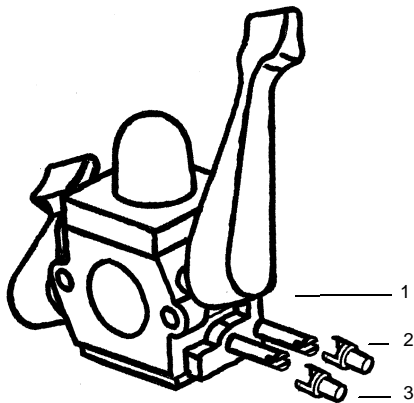

✓ = NEW PART NUMBER FOR THIS IPL

★ = REFER TO THE SERVICE REFERENCE INDICATED FOR MORE INFORMATION. (LOCATED AT END OF IPL)

**Carburetor Assembly Part Number 530071465 - (C1Q-W11)**

Ref.	Part No.	Description
1.	530071465	Assy-Carb. Zama (C1Q-W11)
2.	530038479	Cap-Limiter (high) brown
3.	530038478	Cap-Limiter (low) tan
4.	530071475	Kit-Carb. Repair
5.	530071489	Kit-Dia. (GND-34)