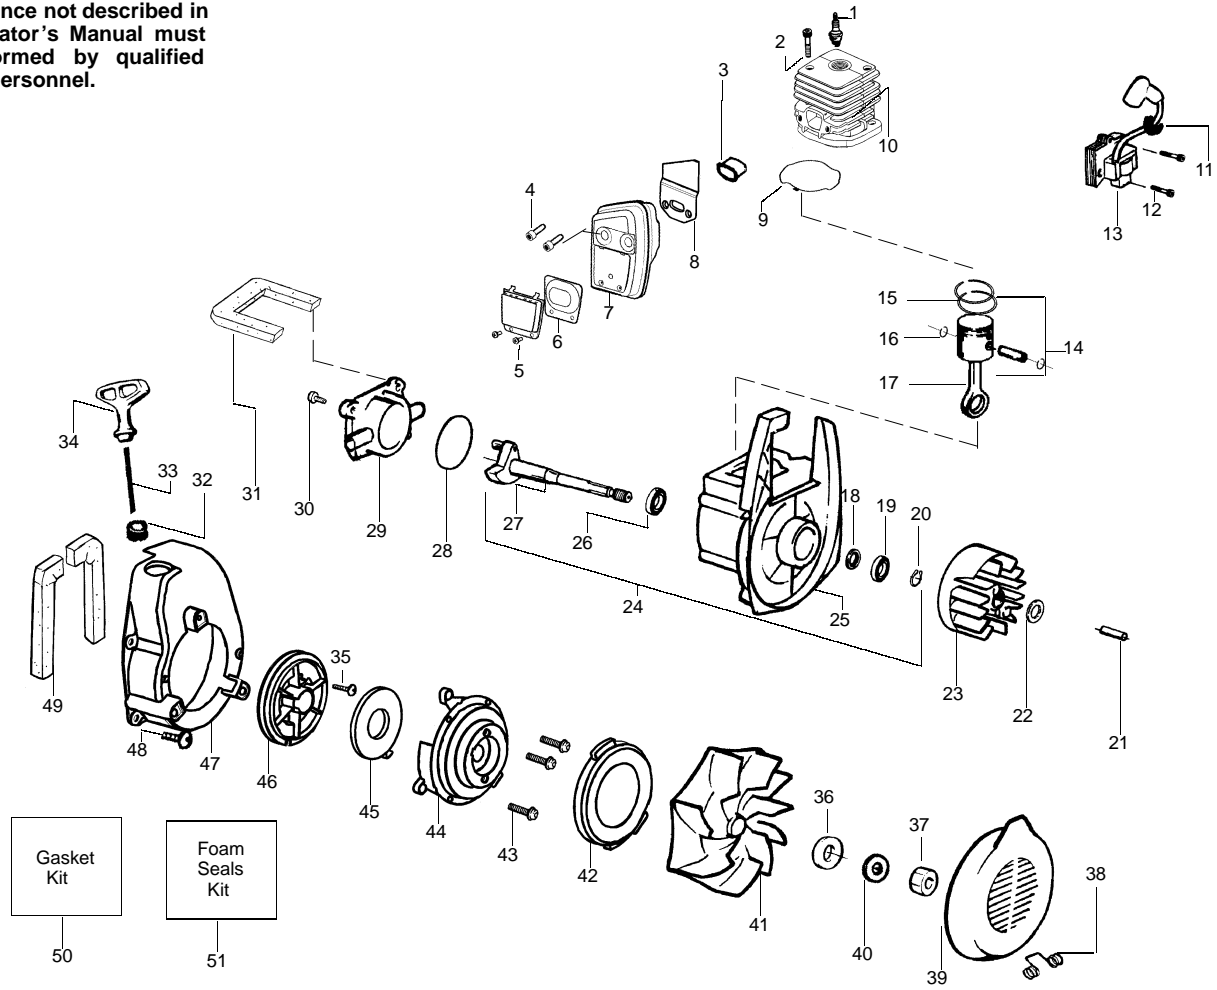

WARNING

All repairs, adjustments and maintenance not described in the Operator's Manual must be performed by qualified service personnel.

Ref.	Part No.	Description	Ref.	Part No.	Description	Ref.	Part No.	Description
1.	952030249	Spark Plug (RCJ-6Y)	20.	530015941	Retainer Ring-C'chaft	39.	530049313	Inlet Door
2.	530015953	Screw	21.	530016190	Spacer-Flywheel	40.	530016240	Washer-Belleville
3.	530055191	Insulator-Heat	22.	530015149	Washer	41.	530069817	Assy-Impeller
4.	530016387	Screw	23.	530039209	Assy-Flywheel	42.	530056625	Seal-Ring
5.	530015241	Screw	24.	530071456	Assy-Crankcase/Crank shaft (incl. 21,25,27)	43.	530016349	Screw
6.	530071593	Kit-Spark Screen(incl. #5)	25.	530012492	Assy-Crankcase (Incl. 18,19,26)	44.	530055101	Housing-Pulley
7.	530071600	Kit-Muffler (incl. 4-6,8)	26.	530032125	Bearing-Inner	45.	530042086	Spring-Starter
8.	530071458	Gasket-Baffle (kit)	27.	530012452	Assy-Crankshaft	46.	530071466	Kit-Starter Pulley
9.	530071458	Gasket-Cylinder (kit)	28.	530071458	O-ring-C/case (kit)	47.	530055102	Fan Housing
10.	530071457	Kit-Cylinder	29.	530012443	Cover-Crankcase	48.	530015810	Screw
11.	530019182	Grommet-Ign. Module	30.	530015810	Screw	49.	530071459	Foam-365mm (kit)
12.	530016357	Screw-Ignition Module	31.	530071459	Foam-219mm (kit)	50.	530071458	Kit-Gasket (pg.1=2,5)
13.	530035505	Ignition Module	32.	530029182	Eyelet-Flange	51.	530071459	Kit-Foam Seals (pg. 1=1,16,32)
14.	530069812	Kit-Piston (Incl. 15 & 16)	33.	530071467	Kit-Rope			(pg.2 = 31,49)
15.	530055120	Piston Ring	34.	530054834	Handle-Starter			
16.	530015162	Retainer-Piston Pin	35.	530016326	Screw-Rope			
17.	530069945	Assy-Connecting Rod	36.	530016279	Washer-Flat			
18.	530019264	Seal-Crankcase	37.	530626605	Nut			
19.	530055728	Bearing-Outer	38.	530402043	Spring-Return Cover			

✓ = NEW PART NUMBER FOR THIS IPL

★ = REFER TO THE SERVICE REFERENCE INDICATED FOR MORE INFORMATION. (LOCATED AT END OF IPL)