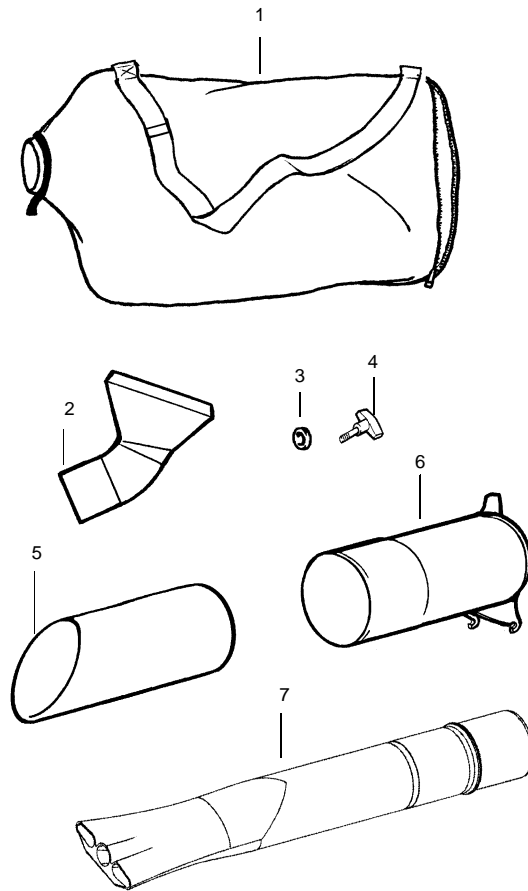

✓ = NEW PART NUMBER FOR THIS IPL

★ = REFER TO THE SERVICE REFERENCE INDICATED FOR MORE INFORMATION. (LOCATED AT END OF IPL)

**Carburetor Assembly Part Number 530071465 - (C1Q-W11)**

Ref.	Part No.	Description
1.	530071465	Assy-Carb. Zama (C1Q-W11)
2.	530038479	Cap-Limiter (high) brown
3.	530038478	Cap-Limiter (low) tan
4.	530071475	Kit-Carb. Repair
5.	530071489	Kit-Dia. (GND-34)

**Kit - Carburetor Assy # 530071632 - C1Q-W11C**

Note: No Repair kits are available for this carburetor, please order the complete assembly part number 530-071632 ( C1Q-W11C )

**Assy - Vacuum**

Ref.	Part No.	Description
1.	530095564	Assy-Vac. Bag w/strap
2.	530095470	Tube-Elbow Vac
3.	530049686	Retainer-Vac Tube Knob
4.	530016322	Knob
5.	530094476	Tube-Lower Vac
6.	*****	Tube-Upper Vac
7.	530095593	Tube-Blower