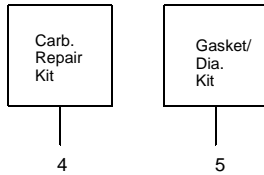

✓ = NEW PART NUMBER FOR THIS IPL      ★ = REFER TO THE SERVICE REFERENCE INDICATED FOR MORE INFORMATION. (LOCATED AT END OF IPL)

✓ = NEW PART NUMBER FOR THIS IPL      ★ = REFER TO THE SERVICE REFERENCE INDICATED FOR MORE INFORMATION. (LOCATED AT END OF IPL)

✓ = NEW PART NUMBER FOR THIS IPL

★ = REFER TO THE SERVICE REFERENCE INDICATED FOR MORE INFORMATION. (LOCATED AT END OF IPL)

**Carburetor Assembly Part Number 530071465 - (C1Q-W11)**

Ref.	Part No.	Description
1.	530071465	Assy-Carb. Zama (C1Q-W11)
2.	530038479	Cap-Limiter (high) brown
3.	530038478	Cap-Limiter (low) tan
4.	530071475	Kit-Carb. Repair
5.	530071489	Kit-Dia. (GND-34)