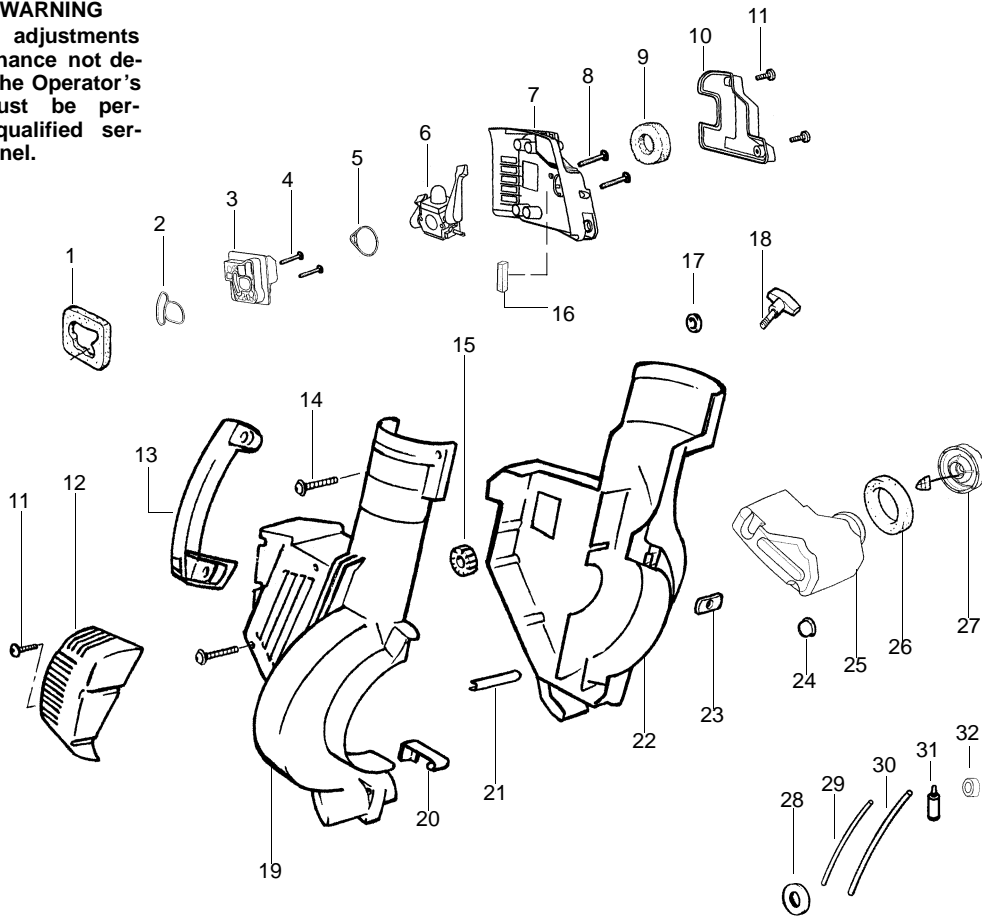

**WARNING**

All repairs, adjustments and maintenance not described in the Operator's Manual must be performed by qualified service personnel.

Ref.	Part No.	Description	Ref.	Part No.	Description
1.	530071459	Air Dam (kit)	22.	530056687	Housing-Left
2.	530071458	Gasket-Adapter (kit)	23.	530016207	Nut
3.	530035561	Carburetor Adaptor	24.	530036792	Isolator-Crankcase
4.	530016309	Screw	25.	530049491	Assy-Fuel Tank
5.	530071458	Gasket-Carburetor (kit)	26.	530049527	Gasket-Fuel Tank
6.	---	Kit-Carb Ass'y. (C1Q-W11)	27.	530049386	Fuel Cap w/Retainer
	530071632	(C1Q-W11C)	28.	530049656	Grommet-Shroud
7.	530056629	Air Box	29.	530069247	Kit-Line Carb/Purge
8.	530015849	Screw-Carb.	30.	530069216	Kit-Line Tank/Purge
9.	530049383	Filter-Air	31.	530095646	Assy-Fuel Pick-up
10.	530056581	Cover-Air Filter	32.	530071459	Grommet-Fuel line (kit)
11.	530016349	Screw			Not Shown
12.	530056641	Guard-Muffler			
13.	530095469	Handle			
14.	530015886	Screw			
15.	530049323	Isolator			
16.	530071459	Foam 25.4mm (kit)			
17.	530015197	Nut			
18.	530016322	Knob-Tube Clamp	✓	530163810	Operator Manual
19.	530056686	Housing-Right		530057414	Warning Decal
20.	530402044	Spring-Cover Latch		530055358	Decal-Start Inst.
21.	530049617	Guide-Starter Rope			

✓ = NEW PART NUMBER FOR THIS IPL      ★ = REFER TO THE SERVICE REFERENCE INDICATED FOR MORE INFORMATION. (LOCATED AT END OF IPL)

✓ = NEW PART NUMBER FOR THIS IPL      ★ = REFER TO THE SERVICE REFERENCE INDICATED FOR MORE INFORMATION. (LOCATED AT END OF IPL)

✓ = NEW PART NUMBER FOR THIS IPL

★ = REFER TO THE SERVICE REFERENCE INDICATED FOR MORE INFORMATION. (LOCATED AT END OF IPL)

**Carburetor Assembly Part Number 530071465 - (C1Q-W11)**

Ref.	Part No.	Description
1.	530071465	Assy-Carb. Zama (C1Q-W11)
2.	530038479	Cap-Limiter (high) brown
3.	530038478	Cap-Limiter (low) tan
4.	530071475	Kit-Carb. Repair
5.	530071489	Kit-Dia. (GND-34)