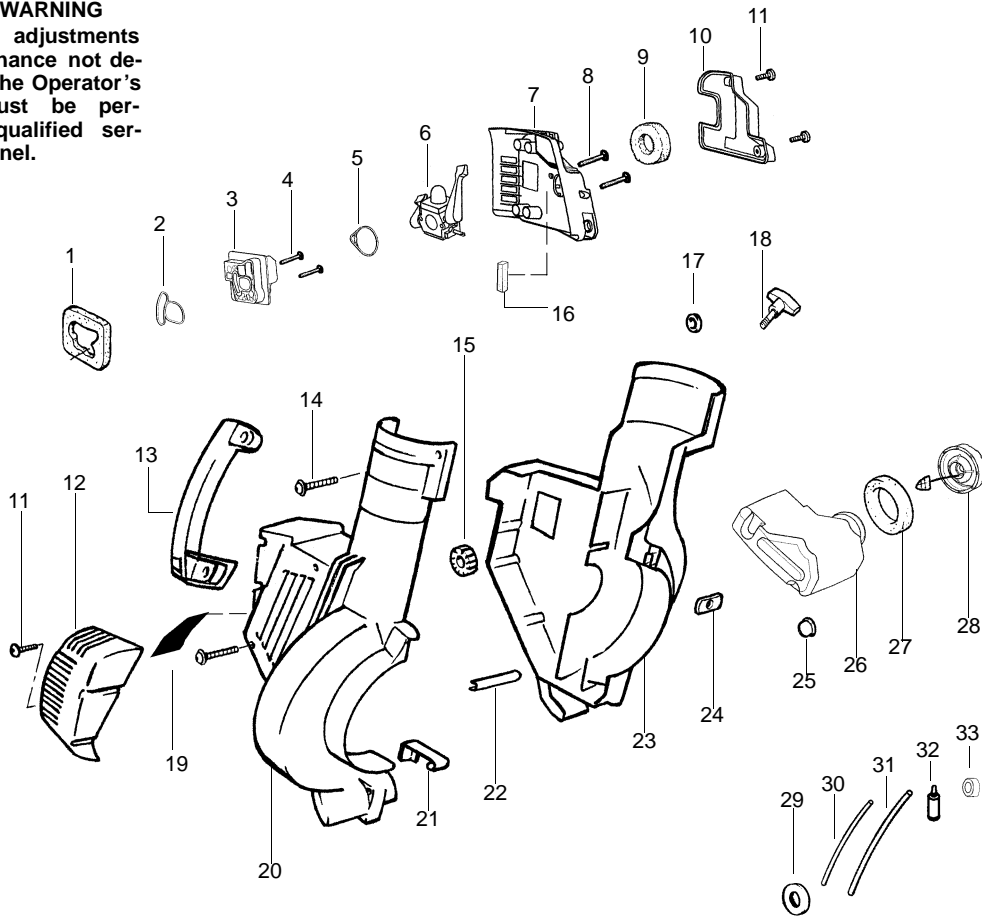

WARNING

All repairs, adjustments and maintenance not described in the Operator's Manual must be performed by qualified service personnel.

Ref.	Part No.	Description	Ref.	Part No.	Description
1.	530071459	Air Dam (kit)	23.	530056687	Housing-Left
2.	530071458	Gasket-Adapter (kit)	24.	530016207	Nut
3.	530035561	Carburetor Adaptor	25.	530036792	Isolator-Crankcase
4.	530016309	Screw	26.	530049491	Assy-Fuel Tank
5.	530071458	Gasket-Carburetor (kit)	27.	530049527	Gasket-Fuel Tank
6.	---	Kit-Carb Ass'y.	28.	530049386	Fuel Cap w/Retainer
	530071465	(C1Q-W11)	29.	530049656	Grommet-Shroud
	530071632	(C1Q-W11C)	30.	530069247	Kit-Line Carb/Purge
7.	530056629	Air Box	31.	530069216	Kit-Line Tank/Purge
8.	530015849	Screw-Carb.	32.	530095646	Assy-Fuel Pick-up
9.	530049383	Filter-Air	33.	530071459	Grommet-Fuel line (kit)
10.	530056581	Cover-Air Filter			
11.	530016349	Screw			Not Shown
12.	530056641	Guard-Muffler			
13.	530095469	Handle			
14.	530015886	Screw			
15.	530049323	Isolator			
16.	530071459	Foam 25.4mm (kit)			
17.	530015197	Nut			
18.	530016322	Knob-Tube Clamp		530163811	Operator Manual
19.	530071458	Reflector-Heat (kit)		530057414	Warning Decal
20.	530056686	Housing-Right		530055358	Decal-Start Inst.
21.	530402044	Spring-Cover Latch			
22.	530049617	Guide-Starter Rope			

✓ = NEW PART NUMBER FOR THIS IPL ★ = REFER TO THE SERVICE REFERENCE INDICATED FOR MORE INFORMATION. (LOCATED AT END OF IPL)

✓ = NEW PART NUMBER FOR THIS IPL ★ = REFER TO THE SERVICE REFERENCE INDICATED FOR MORE INFORMATION. (LOCATED AT END OF IPL)

✓ = NEW PART NUMBER FOR THIS IPL

★ = REFER TO THE SERVICE REFERENCE INDICATED FOR MORE INFORMATION. (LOCATED AT END OF IPL)

Carburetor Assembly Part Number 530071465 - (C1Q-W11)

Carb.
Repair
Kit

Gasket/
Dia.
Kit

4

5

Ref.	Part No.	Description
1.	530071465	Assy-Carb. Zama (C1Q-W11)
2.	530038479	Cap-Limiter (high) brown
3.	530038478	Cap-Limiter (low) tan
4.	530071475	Kit-Carb. Repair
5.	530071489	Kit-Dia. (GND-34)