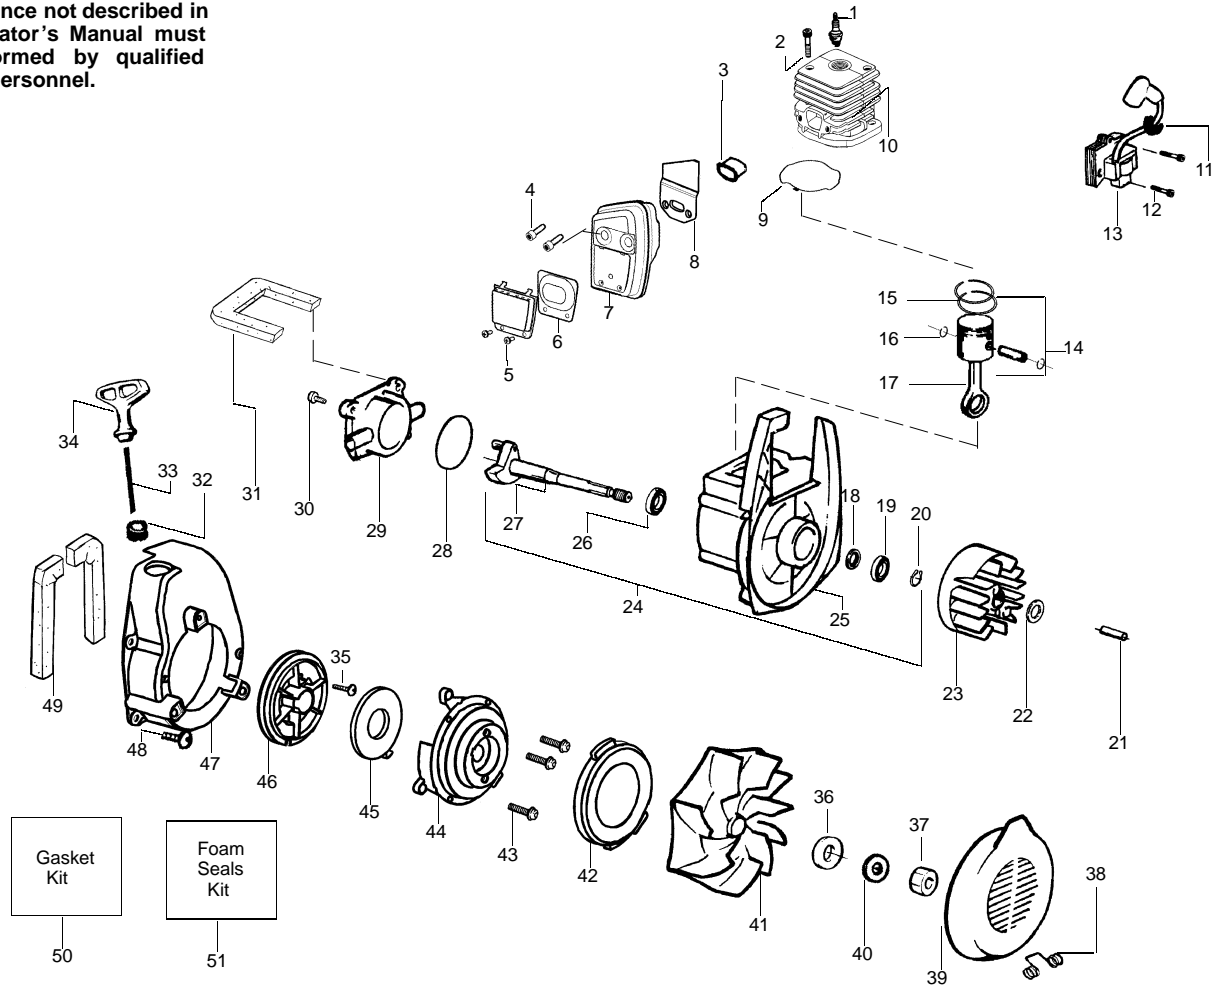

WARNING

All repairs, adjustments and maintenance not described in the Operator's Manual must be performed by qualified service personnel.

Ref.	Part No.	Description	Ref.	Part No.	Description	Ref.	Part No.	Description
1.	952030249	Spark Plug (RCJ-6Y)	20.	530015941	Retainer Ring-C'chaft	39.	530049313	Inlet Door
2.	530015953	Screw	21.	530016190	Spacer-Flywheel	40.	530016240	Washer-Belleville
3.	530055191	Insulator-Heat	22.	530015149	Washer	41.	530069817	Assy-Impeller
4.	530016387	Screw	23.	530039209	Assy-Flywheel	42.	530056625	Seal-Ring
5.	530015241	Screw	24.	530071456	Assy-Crankcase/Crank shaft (incl. 21,25,27)	43.	530016349	Screw
6.	530071593	Kit-Spark Screen(incl. #5)	25.	530012492	Assy-Crankcase (Incl. 18,19,26)	44.	530055101	Housing-Pulley
7.	530071599	Kit-Muffler (incl. 4-6,8)	26.	530032125	Bearing-Inner	45.	530042086	Spring-Starter
8.	530071458	Gasket-Baffle (kit)	27.	530012452	Assy-Crankshaft	46.	530071466	Kit-Starter Pulley
9.	530071458	Gasket-Cylinder (kit)	28.	530071458	O-ring-C/case (kit)	47.	530055102	Fan Housing
10.	530071457	Kit-Cylinder	29.	530012443	Cover-Crankcase	48.	530015810	Screw
11.	530019182	Grommet-Ign. Module	30.	530015810	Screw	49.	530071459	Foam-365mm (kit)
12.	530016357	Screw-Ignition Module	31.	530071459	Foam-219mm (kit)	50.	530071458	Kit-Gasket (pg.1=2,5,19) (pg. 2=8,9,28)
13.	530035505	Ignition Module	32.	530029182	Eyelet-Flange	51.	530071459	Kit-Foam Seals (pg. 1=1,16,33) (pg.2 = 31,49)
14.	530071357	Kit-Piston (Incl. 15 & 16)	33.	530071467	Kit-Rope			
15.	530055120	Piston Ring	34.	530054834	Handle-Starter			
16.	530015162	Retainer-Piston Pin	35.	530016326	Screw-Rope			
17.	530069945	Assy-Connecting Rod	36.	530016279	Washer-Flat			
18.	530019264	Seal-Crankcase	37.	530626605	Nut			
19.	530055728	Bearing-Outer	38.	530402043	Spring-Return Cover			

✓ = NEW PART NUMBER FOR THIS IPL

★ = REFER TO THE SERVICE REFERENCE INDICATED FOR MORE INFORMATION. (LOCATED AT END OF IPL)