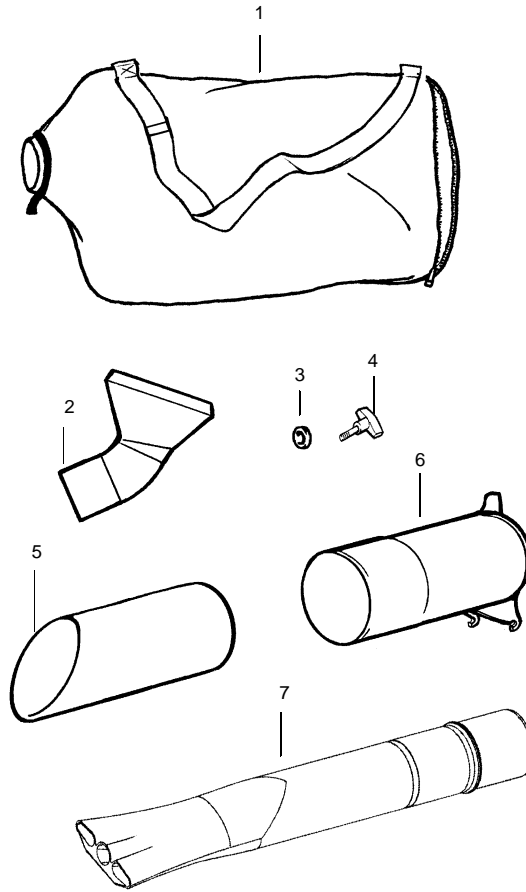

✓ = NEW PART NUMBER FOR THIS IPL

★ = REFER TO THE SERVICE REFERENCE INDICATED FOR MORE INFORMATION. (LOCATED AT END OF IPL)

Carburetor Assembly Part Number 530071465 - (C1Q-W11)

Carb.
Repair
Kit

Gasket/
Dia.
Kit

4

5

Ref.	Part No.	Description
1.	530071465	Assy-Carb. Zama (C1Q-W11)
2.	530038479	Cap-Limiter (high) brown
3.	530038478	Cap-Limiter (low) tan
4.	530071475	Kit-Carb. Repair
5.	530071489	Kit-Dia. (GND-34)

Kit - Carburetor Assy # 530071632 - C1Q-W11C

Note: No Repair kits are available for this carburetor, please order the complete assembly part number 530-071632 (C1Q-W11C)

Assy - Vacuum

Ref.	Part No.	Description
1.	530095564	Assy-Vac. Bag w/strap
2.	530095470	Tube-Elbow Vac
3.	530049686	Retainer-Vac Tube Knob
4.	530016322	Knob
5.	530094476	Tube-Lower Vac
6.	*****	Tube-Upper Vac
7.	530095593	Tube-Blower