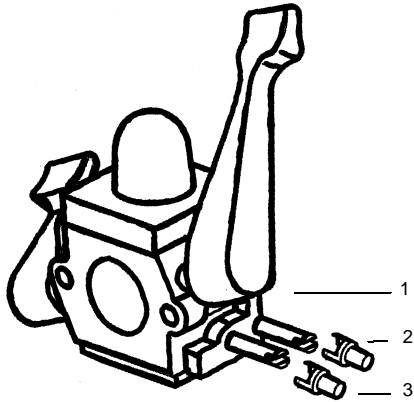

✓ = NEW PART NUMBER FOR THIS IPL

★ = REFER TO THE SERVICE REFERENCE INDICATED FOR MORE INFORMATION. (LOCATED AT END OF IPL)

Carburetor Assembly Part Number 530071465 - (C1Q-W11)

Carb.
Repair
Kit

Gasket/
Dia.
Kit