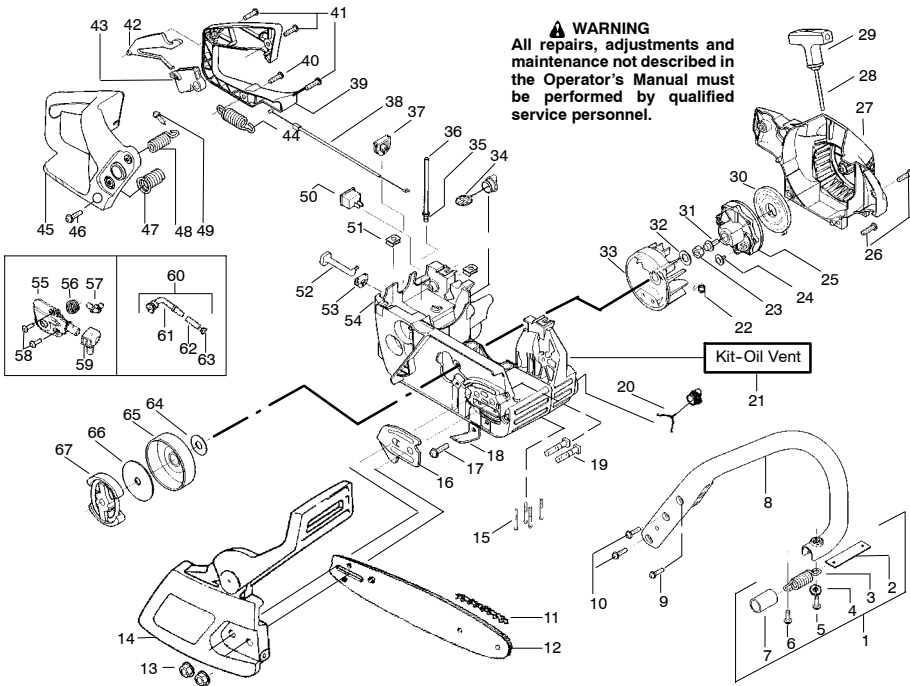

REPAIR PARTS

SEARS CHAINSAW MODEL 944.411363

⚠ WARNING
All repairs, adjustments and maintenance not described in the Operator's Manual must be performed by qualified service personnel.

Ref.	Part No.	Description	Ref.	Part No.	Description	Ref.	Part No.	Description
1.	530047963	Assy. - Isolator	31.	530015920	Screw	56.	530037820	Gear - Worm Spring
2.	530047608	Limiter Strap	32.	530015127	Washer - Flywheel	57.	530049477	Elbow - Oil Pickup
3.	530042082	Spring - Isolator	33.	530047534	Assy - Flywheel	58.	530018064	Screw
4.	530015123	Washer	34.	530047192	Assy - Fuel Cap	59.	530019206	Seal Block
5.	530016018	Screw	35.	530023877	Fitting - fuel line	60.	530047663	Oil Pick-up Ass'y (Incl. 61 - 63)
6.	530015843	Screw	36.	530069216	Kit - Fuel line (large)	61.	530038373	Pick-up Oiler
7.	530036142	Sleeve - AV Spring	37.	530047631	Grommet - Cable	62.	530037821	Oil Filter
8.	530047583	Handle - Front	38.	530047602	Cable - Throttle	63.	530030189	Plug - Oil Filter
9.	530015940	Screw	39.	530047581	Cover - Rear Handle	64.	530015907	Washer - Thrust
10.	530015814	Screw	40.	530015886	Screw	65.	530047061	Assy. - Clutch Drum w/bearing
11.	71 - 3629	Chain - 16"	41.	530015906	Screw	66.	530015611	Washer - Clutch
12.	71 - 36596	Bar - EZ Adjust - 16"	42.	530036098	Throttle Lockout	67.	530014949	Assy. Clutch
13.	530015917	Nut - Bar Mounting	43.	530036097	Trigger - Throttle			
14.	530055113	Chain Brake	44.	530042082	Spring - Isolator			
15.	530016132	Screw	45.	530047582	Handle - Rear			
16.	530038238	Plate - Bar Mount.	46.	530015814	Screw			
17.	530015814	Screw	47.	530053274	Assy Isolator - lower			
18.	530029850	Chain Catcher	48.	530071385	Isolator Kit (Upper)			
19.	530015877	Bolt - Bar	49.	530015875	Screw			
20.	530010846	Assy - Oil Cap	50.	530069572	Kit - Switch			
21.	530071666	Kit - Oil Vent	51.	530015922	Nut - "U" - Type			
22.	530023817	Spring - Starter Dog	52.	530047605	Knob - Choke			
23.	530016134	Nut - Flywheel	53.	530049005	Grommet - Knob			
24.	530016080	Screw	54.	530056894	Assy - Chassis (Incl. 19 - 21, 34, 35 & 51)			
25.	530037817	Starter Pulley						
26.	530015892	Screw	55.	530071259	Kit - Oil Pump (incl. 56, 57, 59)	530163296	Operator Manual	
27.	530049336	Fan Housing				530053163	Decal - Warning	
28.	530069232	Kit - Rope						
29.	530056402	Handle - Starter						
30.	530027531	Spring - Recoil						