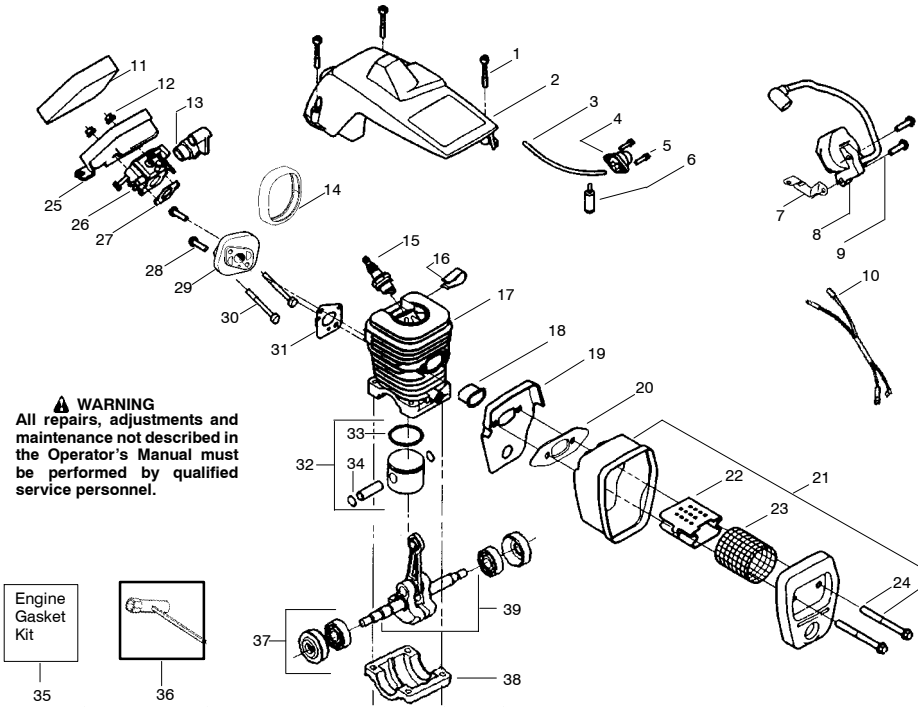

REPAIR PARTS

SEARS MODEL 944.411363

⚠ WARNING
All repairs, adjustments and maintenance not described in the Operator's Manual must be performed by qualified service personnel.

Ref.	Part No.	Description	Ref.	Part No.	Description
1.	530016153	Screw	24.	530016132	Bolt
2.	530071310	Cylinder Shield	25.	530047604	Air Filter Housing
3.	530069247	Kit-Fuel Line (Small)	26.	530071621	Kit-Carburetor (WT625)
4.	530047213	Assy-Air Purge	27.	530069608	Carb. Gasket (kit)
5.	530015780	Screw	28.	530016386	Screw
6.	530095646	Assy-Fuel Pick-up	29.	530049700	Adapter-Carb. (kit)
7.	530047442	Ground Strap	30.	530016187	Screw
8.	530039167	Ignition Module	31.	530069608	Gasket-Carb Adapter
9.	530015814	Screw	32.	530071408	Kit-Piston (Incl. 33 & 34)
10.	530049117	Assy-Wire Harness	33.	530037829	Ring-Piston
11.	530037793	Foam-Air Filter	34.	530015697	Retainer-Piston Pin
12.	530016101	Nut	35.	530069608	Kit-Engine Gasket (Incl. 20, 27 & 31)
13.	530035526	Grommet	36.	530031163	Wrench-Bar
14.	530054144	Seal-Carb Adapter	37.	530056363	Assy-Seal & Bearing
15.	Champion	Spark Plug (RCJ-7Y)	38.	530037935	Cap-Crankcase
16.	530016136	Clip-High Tension Lead	39.	530047062	Assy-Crankshaft
17.	530071412	Kit-Cylinder			
18.	530037652	Heat Insulator			
19.	530049870	Backplate-Muffler			
20.	530069608	Gasket-Muffler (kit)			
21.	530047207	Assy-Muffler (Incl. 22-24)			
22.	530037813	Diffuser-Muffler			
23.	530036103	Screen-Spark Arrestor