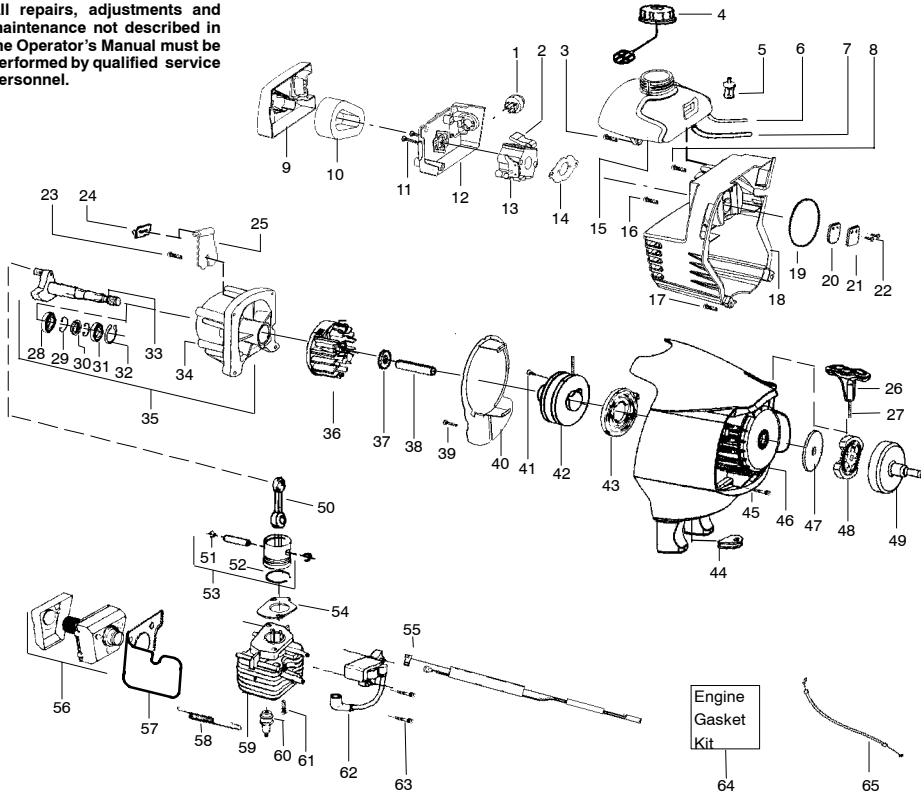

REPAIR PARTS

WARNING

All repairs, adjustments and maintenance not described in the Operator's Manual must be performed by qualified service personnel.

SEARS TRIMMER MODEL 358.795800

Ref.	Part No.	Description	Ref.	Part No.	Description	Ref.	Part No.	Description
1.	530047721	Bulb-Purge	23.	530015875	Screw-Retainer	48.	530055122	Assy-Clutch
2.	530071717	Kit-Choke Lever	24.	530055492	Isolator-Tank	49.	530028799	Drum-Clutch
3.	530015843	Screw-tank	25.	530054941	Ret.-Tank	50.	530010960	Assy-Conn. Rod
4.	530049386	Cap-Fuel w/ret.	26.	530054834	Handle-Starter	51.	530015162	Ret.-Piston pin
5.	530014362	Assy-Fuel pickup	27.	530071325	Kit-Rope	52.	530025875	Ring-Piston
6.	530071404	Kit-Fuel line	28.	530032103	Bearing-Inner	53.	530069275	Kit-Piston (incl. 51,52)
7.	530069216	Kit-Fuel/Purge line	29.	530019158	Retainer	54.	530071401	Gasket-Cylinder(kit)
8.	530015775	Screw	30.	530032102	Seal	55.	530058846	Gasket-Cylinder(kit)
9.	530054935	Cover-Air box	31.	530015789	Bearing-Outer	56.	530069310	Assy-Leadwire
10.	530054946	Filter-Air	32.	530028807	Ret.-Crankshaft	57.	530058957	Kit-Muffler
11.	530015849	Screw-Carb.	33.	530012514	Assy-Crankshaft	58.	530036409	Shield
12.	530054934	Box-Air	34.	530071685	Assy-Crankcase	59.	530071582	Spring-Muffler
13.	530071637	Assy-Carb(WT628)	35.	530071685	Assy-C'case/C'sft (incl.28-34)	60.	71-85920	Kit-Cylinder
(Note: Repair kits are not available for this carburetor)			36.	530071402	Kit-Flywheel Assy.	61.	530001624	Plug-Spark(RCJ-6Y)
14.	530071401	Gasket-Carb.(kit)	37.	530016030	Washer	62.	530039218	Bolt-Cyl. 1/4-20"
15.	530055320	Assy-Fuel Tank	38.	530055620	Spacer	63.	530016357	Module-Ignition
16.	530015771	Screw-Crankcase	39.	530015775	Screw-Baffle	64.	530071401	Screw-Module
17.	530015952	Screw-Shroud	40.	530054939	Plate-Baffle	65.	530058962	Kit-Gasket (incl. 14,19, 54)
18.	530058797	Shroud	41.	530016391	Screw-Rope			Assy-Throttle cable
19.	530071401	O-ring-Shroud (kit)	42.	530071399	Kit-Pulley(incl.41)			
20.	530027593	Valve-Reed	43.	530042086	Spring-Starter			
21.	530054596	Stop-Reed	44.	530019182	Grommet			
22.	530016064	Screw-Reed stop	45.	530015810	Screw-F/hsg.			
			46.	530059278	Assy-Fan Housing			
			47.	530094189	Washer