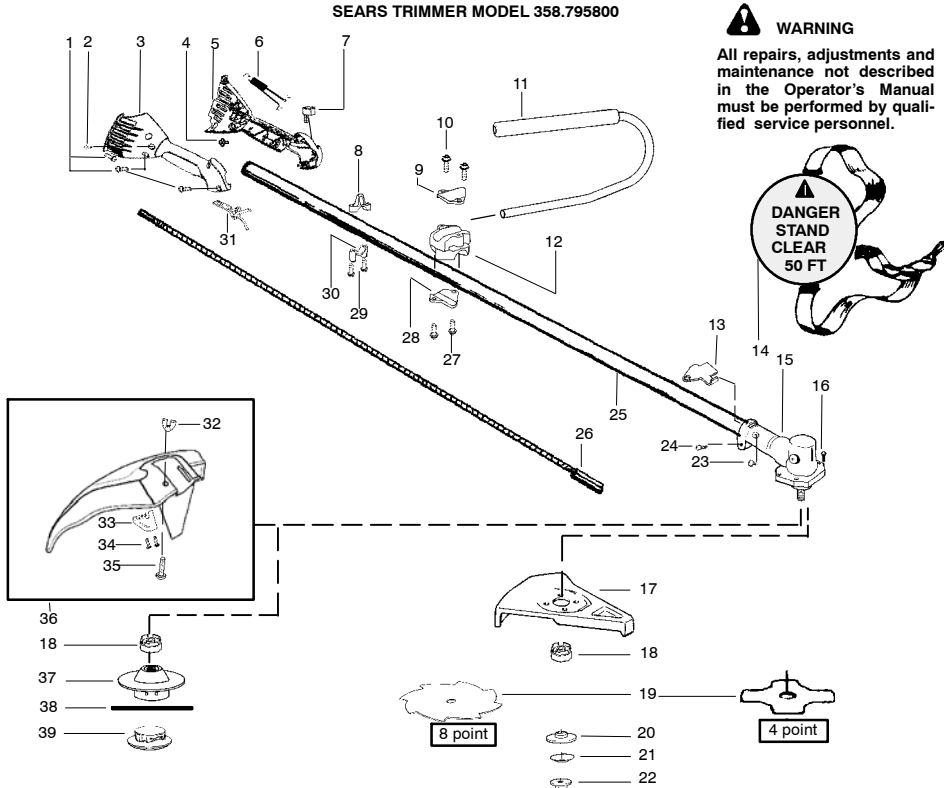

# REPAIR PARTS

SEARS TRIMMER MODEL 358.795800

**WARNING**

All repairs, adjustments and maintenance not described in the Operator's Manual must be performed by qualified service personnel.

Ref.	Part No.	Description	Ref.	Part No.	Description
1.	530015886	Screw	24.	530016014	Screw
2.	530015805	Screw-alignment	25.	530096251	Assy.-Driveshaft
3.	530057983	Throttle hsg-right	26.	530096203	Shaft-Flex Drive
4.	530016326	Screw-Cable Retention	27.	530015940	Screw
5.	530057984	Throttle hsg-left	28.	530058563	Bracket-Clamp
6.	530058843	Assy-Front Wire	29.	530015940	Screw
7.	530069572	Kit-Switch	30.	530057987	Clamp-Harness (lower)
8.	530057986	Clamp-Harness (upper)	31.	530058759	Lever-Throttle
9.	530058563	Bracket-Clamp	32.	530016152	Wingnut
10.	530015886	Screw	33.	530052285	Limiter-Line
11.	530071806	Assy.-Handlebar (incl. grip, cap, decal)	34.	530015814	Screw
12.	530058765	Clamp-Handlebar	35.	530015820	Bolt
13.	530057554	Bracket-Shield	36.	530071765	Kit-Shield Assy. (incl. 33,34)
14.	530094408	Shoulder Strap	37.	71-85740	Head-Cutting
15.	530096100	Assy-Gearbox	38.	---	Tube - Twisted Line
16.	530016312	Screw		71-85908	Red Line
17.	530071383	Kit-Metal Shield		71-85909	Black Line
18.	530095815	Dust cup	39.	530096039	Plate-Glide
19.	---	Assy-Blade			
	530055892	4 Point Blade			Not Shown
	530054867	8 Point Blade		530164363	Operator Manual
20.	530095816	Washer		530055573	Decal-Shaft Warning
21.	530016240	Washer-Belleville		530056335	Decal-Blade Direction
22.	530015793	Nut-Flange		530031159	Wrench-Hex (5/32")
23.	530016224	Screw		530055573	Decal-Start Instruction

# REPAIR PARTS