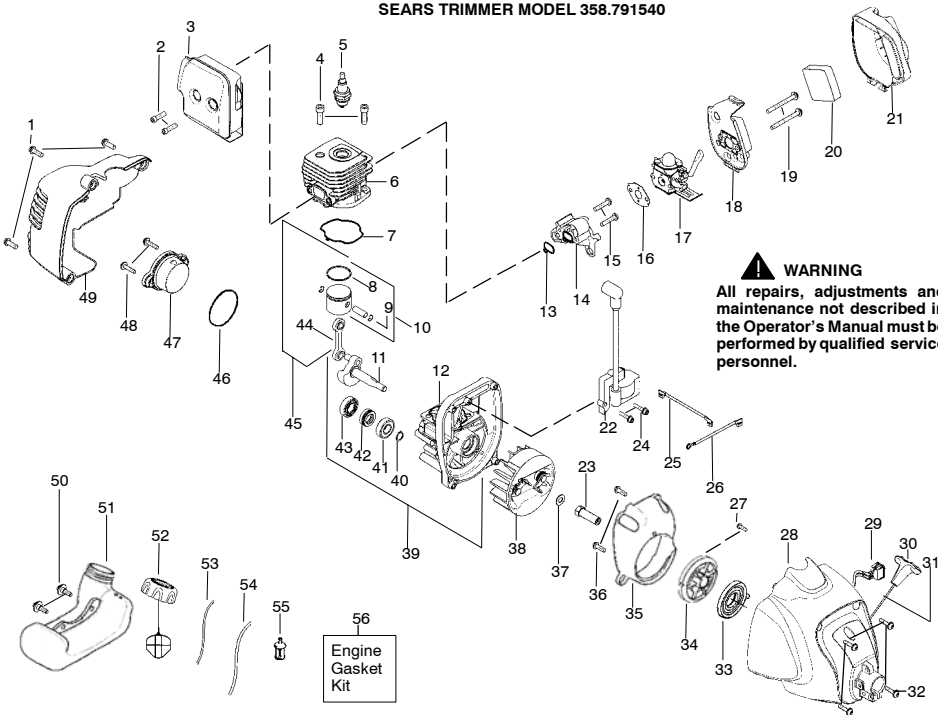

# REPAIR PARTS

SEARS TRIMMER MODEL 358.791540

| Ref.  | Part No.  | Description                   | Ref. | Part No.  | Description                                     |
|---|-----------|-------------------------------|------|-----------|---|
| 1.  | 530015880 | Screw                         | 28.  | 530071743 | Assy.-Fan Hsg                                   |
| 2.  | 530058982 | Bolt-Muffler                  | 29.  | 530071356 | Kit-Switch                                      |
| 3.  | 530057538 | Assy-Muffler/Shield (Incl. 2) | 30.  | 530054834 | Handle-Starter                                  |
| 4.  | 530015953 | Screw-Cylinder                | 31.  | 530071798 | Kit - Rope                                      |
| 5.  | 71-85920  | Spark Plug (RCJ 6Y)           | 32.  | 530015810 | Screw   |
| 6.  | 530012541 | Cylinder                      | 33.  | 530042086 | Spring-Starter                                  |
| 7.  | 530071750 | Seal-Cylinder (kit)           | 34.  | 530071797 | Kit-Starter Pulley (Incl. 27)                   |
| 8.  | 530055120 | Piston Ring                   | 35.  | 530057548 | Baffle  |
| 9.  | 530015162 | Retainer-Piston Pin           | 36.  | 530015880 | Screw   |
| 10.   | 530071833 | Kit - Piston (Incl. 8, 9)     | 37.  | 530015828 | Washer-Flat                                     |
| 11.   | 530012555 | Assy-Crankshaft               | 38.  | 530054115 | Assy-Flywheel                                   |
| 12.   | 530012542 | Assy-Crankcase (Incl. 41-43)  | 39.  | 530071751 | Assy-C'case & C'shaft (Incl. 11,12,40)          |
| 13.   | 530071750 | Seal-Cyl/Carb.(kit)           | 40.  | 530015941 | Retain. Ring-C'shaft                            |
| 14.   | 530057547 | Adapter-Carb.                 | 41.  | 530055728 | Outer Bearing                                   |
| 15.   | 530016309 | Screw                         | 42.  | 530019264 | Seal-C'case                                     |
| 16.   | 530071750 | Gasket-Carb. (kit)            | 43.  | 530032125 | Inner Bearing                                   |
| 17.   | 530071811 | Kit-Carb.(C1U-W19)            | 44.  | 530069945 | Assy-Connecting Rod                             |
| (Note: Repair kits are not available for this carburetor) |           |                               | 45.  | 530071785 | Kit-Piston/Rod (Incl. 10,44)                    |
| 18.   | 530059246 | Air Box                       | 46.  | 530071750 | O-Ring-C'case (kit)                             |
| 19.   | 530016429 | Screw                         | 47.  | 530057954 | Assy-Plug (incl.46)                             |
| 20.   | 530036575 | Foam-Air Filter               | 48.  | 530016386 | Screw   |
| 21.   | 530057545 | Cover-Air Box                 | 49.  | 530057539 | Shroud-Rear                                     |
| 22.   | 530039211 | Ignition Module               | 50.  | 530016431 | Retainer-Tank                                   |
| 23.   | 530027953 | Coupling-Drive                | 51.  | 530058847 | Assy-Fuel Tank (incl. filter, lines & fuel cap) |
| 24.   | 530016357 | Screw                         | 52.  | 530058743 | Assy-Fuel Cap                                   |
| 25.   | 530014663 | Assy-Leadwire                 | 53.  | 530069247 | Kit-Fuel Line (Small)                           |
| 26.   | 530014662 | Assy-Ground Wire              | 54.  | 530069216 | Kit-Fuel Line (Large)                           |
| 27.   | 530016391 | Screw                         | 55.  | 530095646 | Assy-Fuel Pickup                                |
|   |           |                               | 56.  | 530071750 | Kit-Engine Gasket (Incl. 7,13,16,46)            |