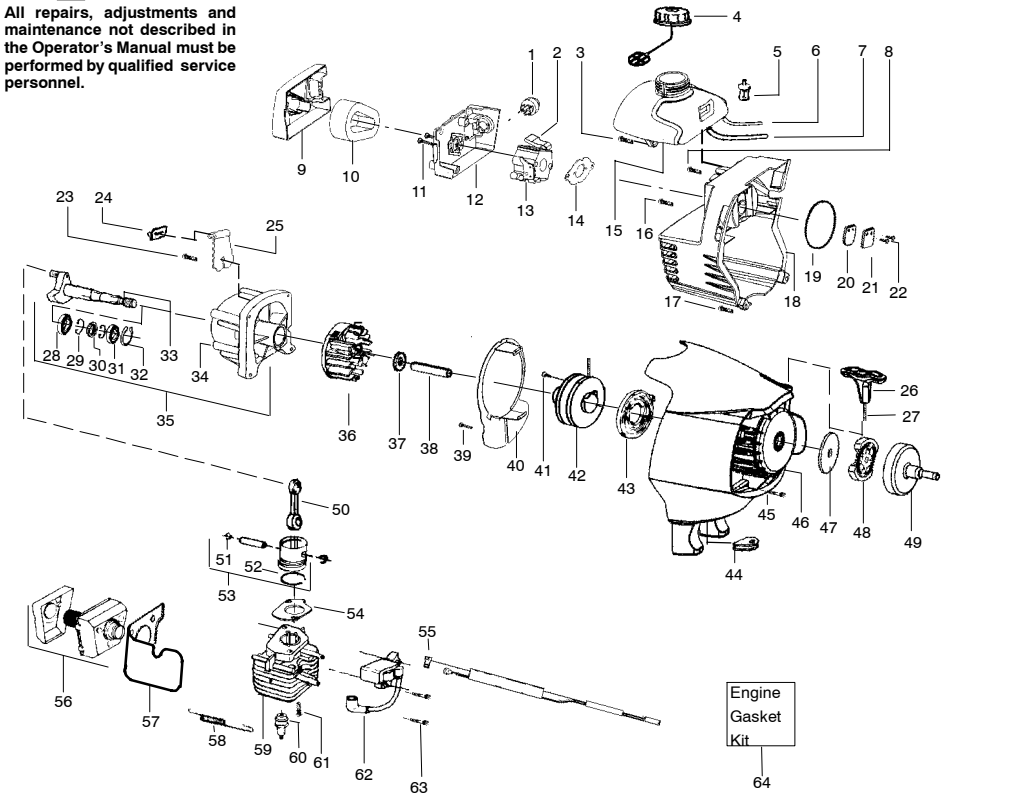

REPAIR PARTS

WARNING

All repairs, adjustments and maintenance not described in the Operator's Manual must be performed by qualified service personnel.

SEARS TRIMMER MODEL 358.791510

Ref.	Part No.	Description	Ref.	Part No.	Description	Ref.	Part No.	Description
1.	530047721	Bulb-Purge	24.	530055492	Isolator-Tank	48.	530055122	Assy-Clutch
2.	530071717	Kit-Choke Lever	25.	530054941	Ret.-Tank	49.	530028799	Drum-Clutch
3.	530015843	Screw-tank	26.	530054834	Handle-Starter	50.	530010960	Assy-Conn. Rod
4.	530049386	Cap-Fuel w/ret.	27.	530071325	Kit-Rope	51.	530015162	Ret.-Piston pin
5.	530014362	Assy-Fuel pickup	28.	530032103	Bearing-Inner	52.	530025875	Ring-Piston
6.	530071404	Kit-Fuel line	29.	530015787	Retainer	53.	530069275	Kit-Piston
7.	530069216	Kit-Fuel/Purge line	30.	530019158	Seal			(incl. 51-52)
8.	530015775	Screw	31.	530032102	Bearing-Outer	54.	530071401	Gasket-Cylinder(kit)
9.	530054935	Cover-Air box	32.	530015789	Ret.-Crankshaft	55.	530058846	Assy-Leadwire
10.	530054946	Filter-Air	33.	530028807	Assy-Crankshaft	56.	530069310	Kit-Muffler
11.	530015849	Screw-Carb.	34.	530012514	Assy-Crankcase	57.	530058957	Shield
12.	530054934	Box-Air	35.	530071685	Assy-C'case/C'sft	58.	530036409	Spring-Muffler
13.	530071637	Assy-Carb(WT62B)				59.	530071582	Kit-Cylinder
(Note: Repair kits are not available for this carburetor)			36.	530071402	Kit-Flywheel Assy.	60.	71-85920	Plug-Spark(RCJ-6Y)
14.	530071401	Gasket-Carb.(kit)	37.	530016030	Washer	61.	530001624	Bolt-Cyl. 1/4-20"
15.	530055320	Assy-Fuel Tank	38.	530055620	Spacer	62.	530039218	Module-Ignition
16.	530015771	Screw-Crankcase	39.	530015775	Screw-Baffle	63.	530016357	Screw-Module
17.	530015952	Screw-Shroud	40.	530054939	Plate-Baffle	64.	530071401	Kit-Gasket
18.	530058797	Shroud	41.	530016391	Screw-Rope			(incl. 14, 19, 54)
19.	530071401	O-ring-Shroud (kit)	42.	530071399	Kit-Pulley(incl.41)			
20.	530027593	Valve-Reed	43.	530042086	Spring-Starter			
21.	530054596	Stop-Reed	44.	530019182	Grommet			
22.	530016064	Screw-Reed stop	45.	530015810	Screw-F/hsg.			
23.	530015875	Screw-Retainer	46.	530059278	Assy.-Fan Housing			
			47.	530094189	Washer