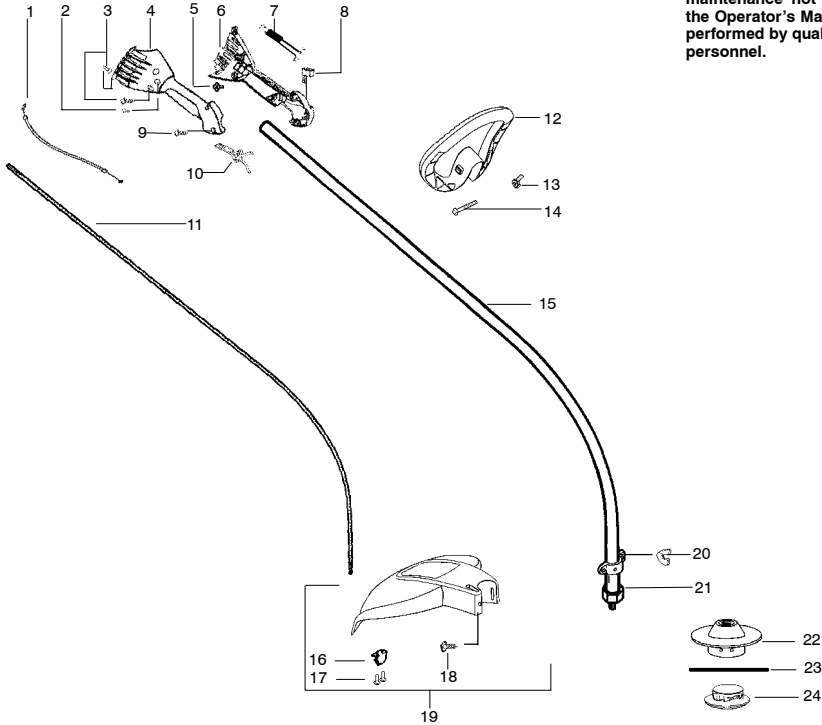

REPAIR PARTS

SEARS TRIMMER MODEL 358.791510

WARNING

All repairs, adjustments and maintenance not described in the Operator's Manual must be performed by qualified service personnel.

Ref.	Part No.	Description	Ref.	Part No.	Description
1.	530058962	Assy-Throttle Cable	21.	530057559	Dustcup
2.	530015805	Screw-shaft Alignment	22.	71-85740	Head-Cutting
3.	530015886	Screw	23.	----	Tube - Twisted Line
4.	530057983	Throttle hsg-right		71-85908	Red Line
5.	530016326	Screw-Cable retainer		71-85909	Black Line
6.	530057984	Throttle hsg-left	24.	530096039	Plate-Glide
7.	530058843	Assy-Front Wire			Not Shown
8.	530071356	Kit-Switch			
9.	530015886	Screw			
10.	530058759	Trigger			
11.	530096248	Shaft-Flex			
12.	530057546	Handle-Assist			
13.	530016152	Wingnut			
14.	530015786	Bolt			
15.	530096250	Assy-Driveshaft			
16.	530052286	Limiter-Line			
17.	530015814	Screw			
18.	530015820	Bolt	530164388	Operator Manual	
19.	530071802	Kit-Shield Assy. (incl.16-17)	530055574	Decal-Shaft Warning	
20.	530016152	Wingnut	530056414	Decal-Start Inst.	
			530056416	Decal-Choke	