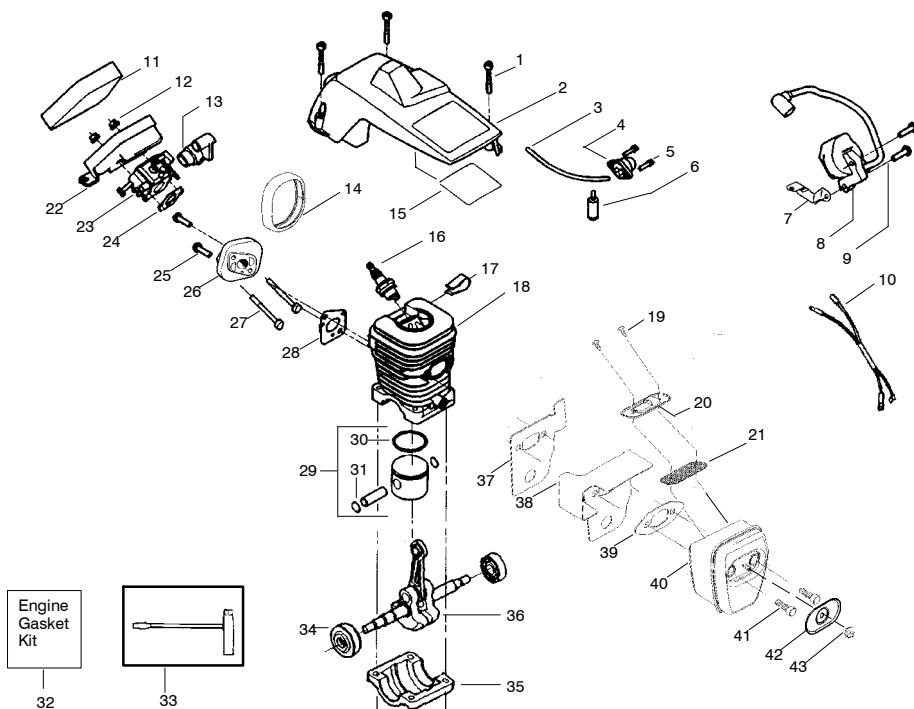

REPAIR PARTS

SEARS MODEL 358.350660

Ref.	Part No.	Description	Ref.	Part No.	Description
1.	530016153	Screw	23.	---	Kit - Carburetor
2.	530055637	Assy - Cylinder Shield (incl. # 15)		530071820	Zama (W20)
3.	530069247	Kit - Fuel Line (Small)		530071821	Walbro (W662)
4.	530047213	Assy - Air Purge	(Note: Repair kits are not available for these carburetors)		
5.	530015780	Screw	24.	530069608	Gasket - Carb. (kit)
6.	530095646	Assy - Fuel Pick-up	25.	530016386	Screw
7.	530047442	Strap - Ground	26.	530049700	Adapter - Carb.
8.	530039198	Module - Ignition	27.	530016187	Screw
9.	530015814	Screw	28.	530069608	Gasket - Carb Adapter (kit)
10.	530052296	Assy - Wire Harness	29.	530071408	Kit - Piston (Incl. 30 & 31)
11.	530037793	Foam - Air Filter	30.	530038729	Ring - Piston
12.	530016101	Nut	31.	530015697	Retainer - Piston Pin
13.	530035526	Grommet	32.	530069608	Kit - Engine Gasket (Incl. 24, 28 & 39)
14.	530054144	Seal - Carb Adapter	33.	530031189	Scrench
15.	530055698	Reflector - Heat	34.	530056363	Assy - Seal & Bearing
16.	Champion	Spark Plug (RCJ-7Y)	35.	530037935	Cap - Crankcase
17.	530016136	Clip - High Tension Lead	36.	530047062	Assy - Crankshaft
18.	530012550	Cylinder	37.	530054885	Backplate
19.	530016351	Screw - Outlet cover	38.	530054880	Guide - Outlet
20.	530054883	Cover - Outlet	39.	530069608	Gasket - Muffler (kit)
21.	530071413	Kit - Spark Arrestor (Incl. 19,20)	40.	530054886	Assy - Muffler (Incl. 19-21, 37-39,41)
22.	530057480	Housing - Air Filter	41.	530016338	Bolt - Muffler
			42.	530055586	Cover - Bolt
			43.	530016359	Nut - Brass