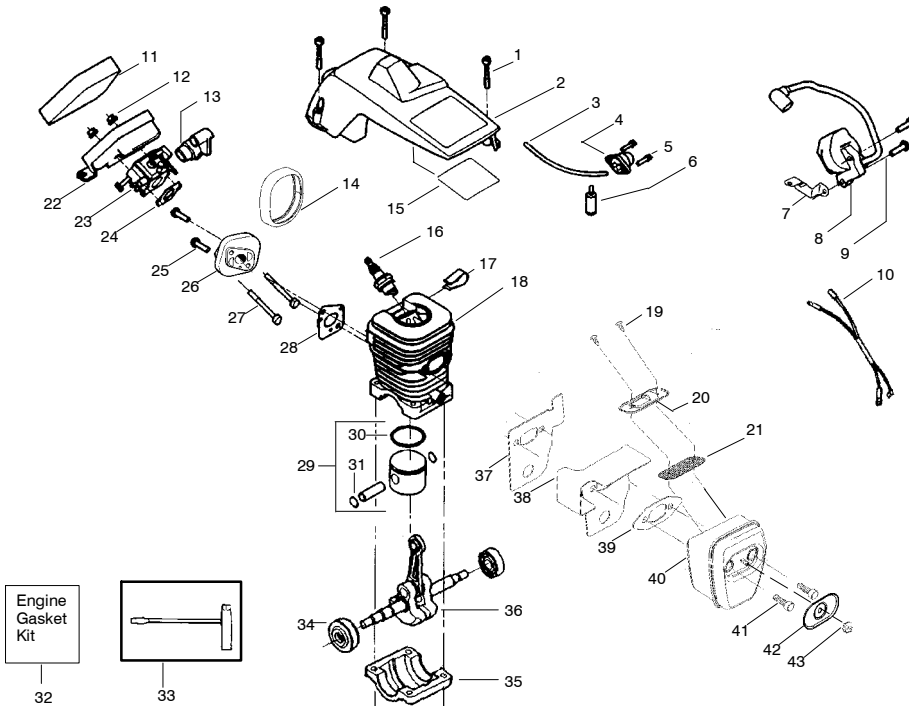

# REPAIR PARTS

SEARS MODEL 358.360260

Ref.	Part No.	Description	Ref.	Part No.	Description
1.	530016153	Screw	23.	---	Kit - Carburetor
2.	530055637	Assy - Cylinder Shield (incl. # 15)		530071820	Zama (W20)
3.	530069247	Kit - Fuel Line (Small)		530071821	Walbro (W662)
4.	530047213	Assy - Air Purge	(Note: Repair kits are not available for these carburetors)		
5.	530015780	Screw	24.	530069608	Gasket - Carb. (kit)
6.	530095646	Assy - Fuel Pick-up	25.	530016386	Screw
7.	530047442	Strap - Ground	26.	530049700	Adapter - Carb.
8.	530039198	Module - Ignition	27.	530016187	Screw
9.	530015814	Screw	28.	530069608	Gasket - Carb Adapter (kit)
10.	530052296	Assy - Wire Harness	29.	530071408	Kit - Piston (Incl. 30 & 31)
11.	530037793	Foam - Air Filter	30.	530038729	Ring - Piston
12.	530016101	Nut	31.	530015697	Retainer - Piston Pin
13.	530035526	Grommet	32.	530069608	Kit - Engine Gasket (Incl. 24, 28 & 39)
14.	530054144	Seal - Carb Adapter	33.	530031189	Scrench
15.	530055698	Reflector - Heat	34.	530056363	Assy - Seal & Bearing
16.	Champion	Spark Plug (RCJ-7Y)	35.	530037935	Cap - Crankcase
17.	530016136	Clip - High Tension Lead	36.	530047062	Assy - Crankshaft
18.	530012550	Cylinder	37.	530054885	Backplate
19.	530016351	Screw - Outlet cover	38.	530054880	Guide - Outlet
20.	530054883	Cover - Outlet	39.	530069608	Gasket - Muffler (kit)
21.	530071413	Kit - Spark Arrestor (Incl. 19,20)	40.	530054886	Assy - Muffler (Incl. 19-21, 37-39,41)
22.	530057480	Housing - Air Filter	41.	530016338	Bolt - Muffler
			42.	530055586	Cover - Bolt
			43.	530016359	Nut - Brass