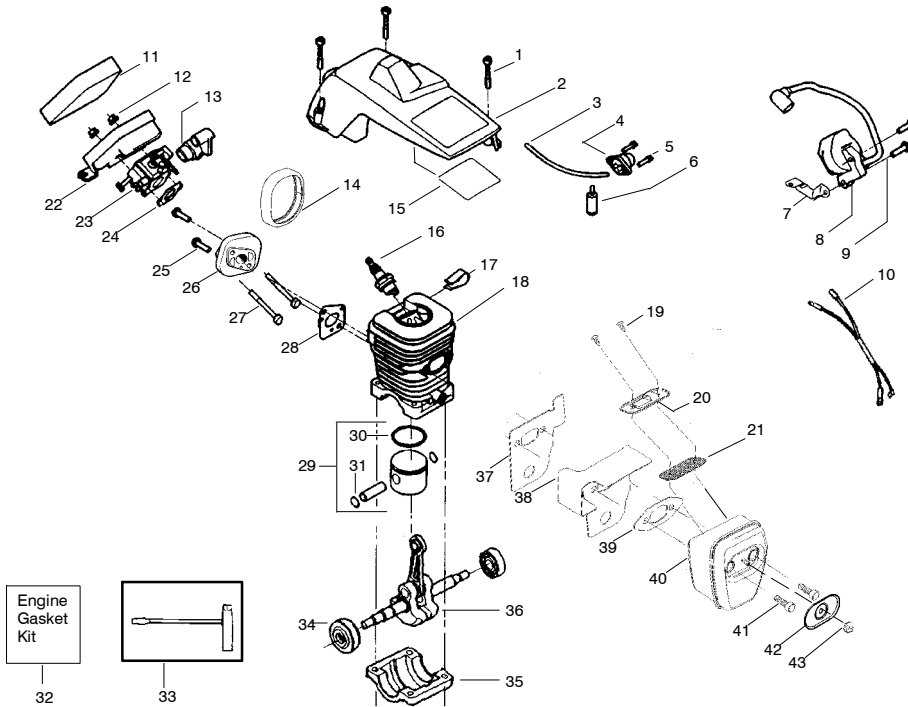

# REPAIR PARTS

SEARS MODEL 358.360280

Ref.	Part No.	Description	Ref.	Part No.	Description
1.	530016153	Screw	23.	---	Kit—Carburetor
2.	530055637	Assy—Cylinder Shield (incls. # 15)		530071820	Zama (W20)
3.	530069247	Kit—Fuel Line (Small)		530071821	Walbro (W662)
4.	530047213	Assy—Air Purge	(Note: Repair kits are not available for these carburetors)		
5.	530015780	Screw	24.	530069608	Gasket—Carb. (kit)
6.	530095646	Assy—Fuel Pick-up	25.	530016386	Screw
7.	530047442	Strap—Ground	26.	530049700	Adapter—Carb.
8.	530039198	Module—Ignition	27.	530016187	Screw
9.	530015814	Screw	28.	530069608	Gasket—Carb Adapter (kit)
10.	530052296	Assy—Wire Harness	29.	530071408	Kit—Piston (Incl. 30 & 31)
11.	530037793	Foam—Air Filter	30.	530038729	Ring—Piston
12.	530016101	Nut	31.	530015697	Retainer—Piston Pin
13.	530035526	Grommet	32.	530069608	Kit—Engine Gasket (Incl. 24, 28 & 39)
14.	530054144	Seal—Carb Adapter	33.	530031189	Scrench
15.	530055698	Reflector—Heat	34.	530056363	Assy—Seal & Bearing
16.	Champion	Spark Plug (RCJ—7Y)	35.	530037935	Cap—Crankcase
17.	530016136	Clip—High Tension Lead	36.	530047062	Assy—Crankshaft
18.	530012550	Cylinder	37.	530054885	Backplate
19.	530016351	Screw—Outlet cover	38.	530054880	Guide—Outlet
20.	530054883	Cover—Outlet	39.	530069608	Gasket—Muffler (kit)
21.	530071413	Kit—Spark Arrestor (Incl. 19,20)	40.	530054886	Assy—Muffler (Incl. 19—21, 37—39,41)
22.	530057480	Housing—Air Filter	41.	530016338	Bolt—Muffler
			42.	530055586	Cover—Bolt
			43.	530016359	Nut—Brass