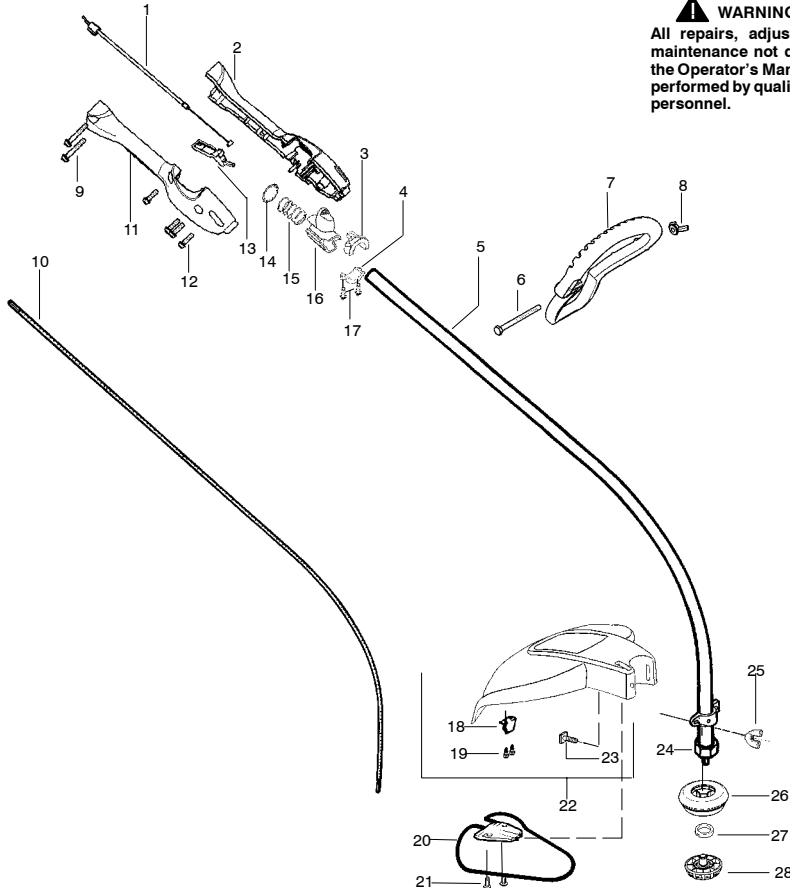

REPAIR PARTS

SEARS CANADA TRIMMER MODEL 944.514460

WARNING
All repairs, adjustments and maintenance not described in the Operator's Manual must be performed by qualified service personnel.

Ref.	Part No.	Description	Ref.	Part No.	Description
1.	530057785	Assy-Throttle Cable	18.	530052287	Line Limiter
2.	530057542	Throttle Hsg. (Left)	19.	530015814	Screw-Line Limiter
3.	530057562	Locator-left	20.	530054459	Assy-Wire Guard
4.	530057563	Locator-right	21.	530016179	Screw
5.	530071871	Kit-Assy-Drive Shaft (incl. 3,4,14-17)	22.	530071824	Kit-Shield Assy (Incl.18,19)
6.	530016422	Bolt-Handle	23.	530015820	Bolt-Shield
7.	530057782	Handle-Assist	24.	530057559	Dust Cup
8.	530016152	Wingnut-Handle	25.	530016152	Wingnut
9.	530016406	Screw	26.	71-85939	Accy-Spool w/Line (Incl. 27)
10.	530095939	Shaft-Flex	27.	530403949	Guide-Line
11.	530057543	Throttle Hsg. (Right)	28.	530054223	Assy-Cap
12.	530015814	Screw			Not Shown
13.	530049107	Trigger			
14.	530016405	Nut-Push			
15.	530016407	Spring-Actuator	530164837		Operator Manual
16.	530059247	Actuator	530058770		Decal-Start Position
17.	530015810	Screw	530038907		Decal-Shaft Warning