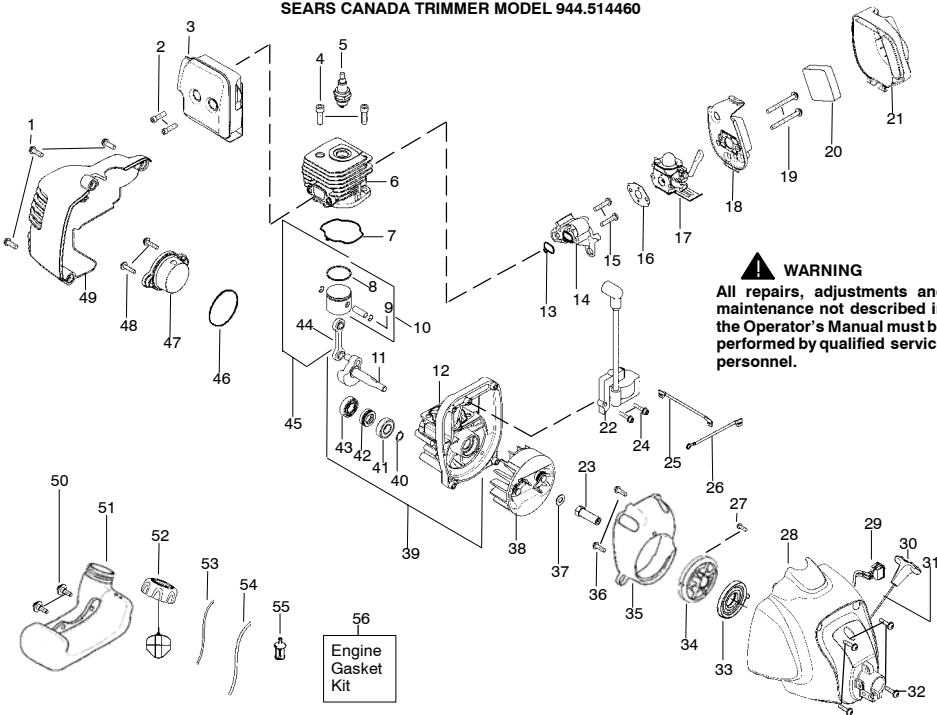

REPAIR PARTS

SEARS CANADA TRIMMER MODEL 944.514460

Ref.	Part No.	Description	Ref.	Part No.	Description
1.	530015880	Screw	28.	530071869	Assy.-Fan Hsg
2.	530058982	Bolt-Muffler	29.	530071356	Kit-Switch
3.	530057863	Assy-Muffler/Shield (Incl. 2)	30.	530054834	Handle-Starter
4.	530015953	Screw-Cylinder	31.	530071798	Kit - Rope
5.	71-85920	Spark Plug (RCJ 6Y)	32.	530015810	Screw
6.	530012541	Cylinder	33.	530042086	Spring-Starter
7.	530071750	Seal-Cylinder (kit)	34.	530071797	Kit-Starter Pulley (Incl. 27)
8.	530055120	Piston Ring	35.	530057548	Baffle
9.	530015162	Retainer-Piston Pin	36.	530015880	Screw
10.	530071833	Kit - Piston (Incl. 8, 9)	37.	530015828	Washer-Flat
11.	530012555	Assy-Crankshaft	38.	530054115	Assy-Flywheel
12.	530012542	Assy-Crankcase (Incl. 41-43)	39.	530071751	Assy-C'case & C'shaft (Incl. 11,12,40)
13.	530071750	Seal-Cyl/Carb.(kit)	40.	530015941	Retain. Ring-C'shaft
14.	530057547	Adapter-Carb.	41.	530055728	Outer Bearing
15.	530016309	Screw	42.	530019264	Seal-C'case
16.	530071750	Gasket-Carb. (kit)	43.	530032125	Inner Bearing
17.	530071811	Kit-Carb.(C1U-W19)	44.	530069945	Assy-Connecting Rod
(Note: Repair kits are not available for this carburetor)			45.	530071785	Kit-Piston/Rod (Incl. 10,44)
18.	530059246	Air Box	46.	530071750	O-Ring-C'case (kit)
19.	530016429	Screw	47.	530057954	Assy-Plug (incl.46)
20.	530036575	Foam-Air Filter	48.	530016386	Screw
21.	530057545	Cover-Air Box	49.	530057539	Shroud-Rear
22.	530039234	Ignition Module	50.	530016431	Retainer-Tank
23.	530027953	Coupling-Drive	51.	530057974	Assy-Fuel Tank (incl. filter, lines & fuel cap)
24.	530016357	Screw	52.	530057973	Assy-Fuel Cap
25.	530014663	Assy-Leadwire	53.	530069247	Kit-Fuel Line (Small)
26.	530014662	Assy-Ground Wire	54.	530069216	Kit-Fuel Line (Large)
27.	530016391	Screw	55.	530095646	Assy-Fuel Pickup
			56.	530071750	Kit-Engine Gasket (Incl. 7,13,16,46)