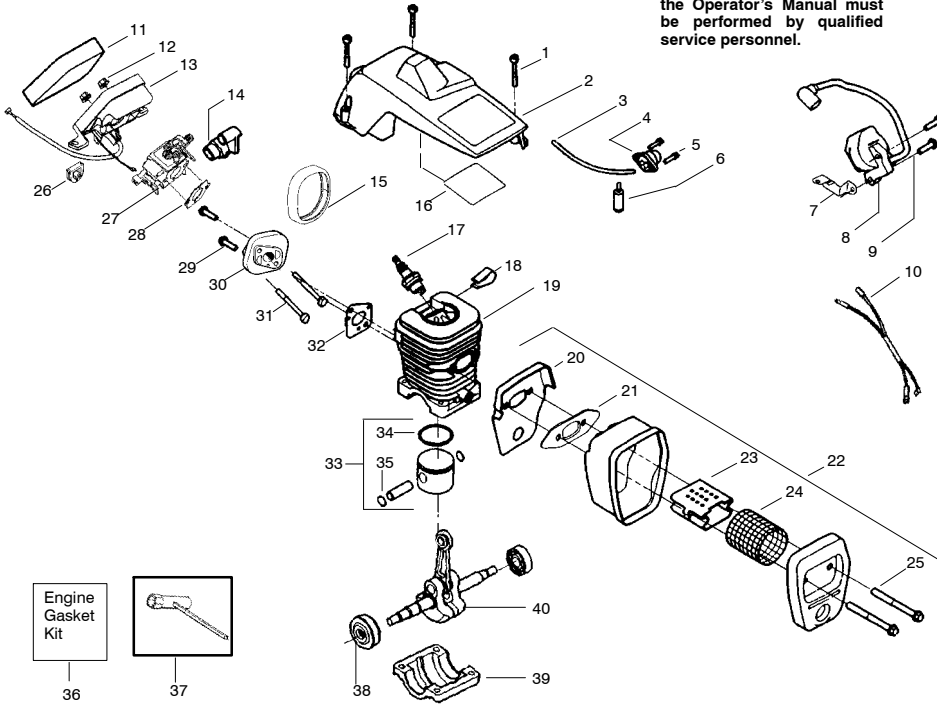

REPAIR PARTS

SEARS MODEL 944.411364

⚠ WARNING
All repairs, adjustments and maintenance not described in the Operator's Manual must be performed by qualified service personnel.

Ref.	Part No.	Description	Ref.	Part No.	Description
1.	530016153	Screw	23.	530037813	Diffuser-Muffler
2.	530055638	Assy-Cylinder Shield (Incl. #16)	24.	530036103	Screen-Spark Arrestor
3.	530069247	Kit-Fuel Line (Small)	25.	530016132	Bolt-Muffler
4.	530047213	Assy-Air Purge	26.	530047631	Grommet-throttle cable
5.	530015780	Screw	27.	---	Kit-Carburetor
6.	530095646	Assy-Fuel Pick-up		530071820	Zama (W-20)
7.	530047442	Ground Strap		530071821	Walbro (WT-662)
8.	530039198	Ignition Module	(Note: Repair kits are not available for this carburetor)		
9.	530015814	Screw	28.	530069608	Carb. Gasket
10.	530057475	Assy-Wire Harness	29.	530016386	Screw
11.	530037793	Foam-Air Filter	30.	530049700	Adapter-Carb.
12.	530016101	Nut	31.	530016187	Screw
13.	530057702	Assy-Air box (incl. throttle cable)	32.	530069608	Gasket-Carb Adapter
14.	530035526	Grommet	33.	530071408	Kit-Piston (Incl. 34 & 35)
15.	530054144	Seal-Carb Adapter	34.	530038729	Piston Ring
16.	530055698	Reflector-Heat	35.	530015697	Retainer-Piston Pin
17.	Champion	Spark Plug (RCJ-7Y)	36.	530069608	Kit-Engine Gasket (Incl. 21, 28 & 32)
18.	530016136	Clip-High Tension Lead	37.	530031163	Wrench-Bar
19.	530012550	Cylinder	38.	530056363	Assy-Seal & Bearing
20.	530049870	Backplate-Muffler	39.	530037935	Cap-Crankcase
21.	530069608	Gasket-Muffler (kit)	40.	530047062	Assy-Crankshaft
22.	530047207	Assy-Muffler (Incl. 20,21,23,24,25)