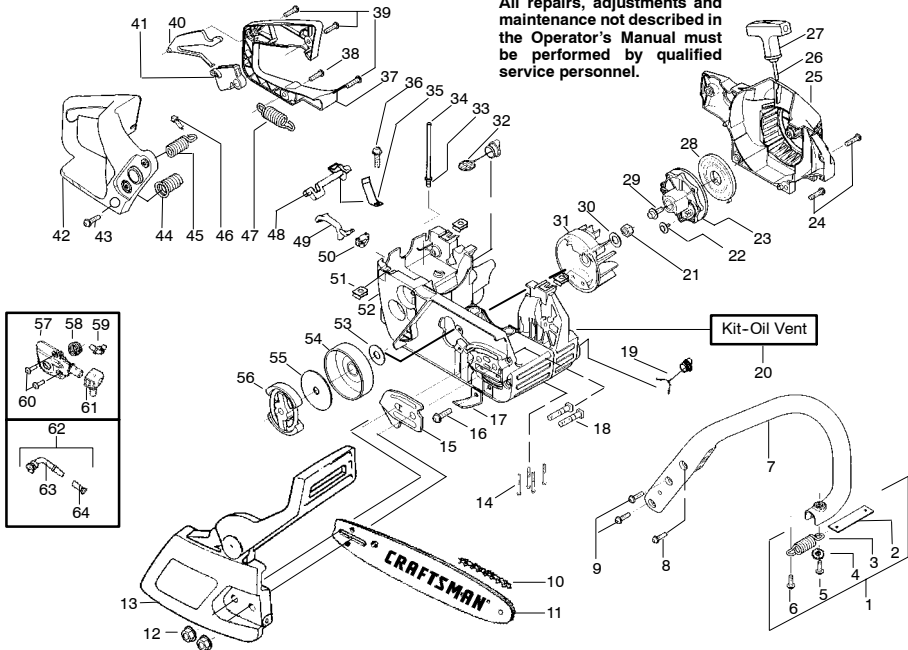

REPAIR PARTS

SEARS CHAINSAW MODEL 944.411364

⚠ WARNING
All repairs, adjustments and maintenance not described in the Operator's Manual must be performed by qualified service personnel.

Ref.	Part No.	Description	Ref.	Part No.	Description	Ref.	Part No.	Description
1.	530047963	Assy.-Isolator	30.	530015127	Washer-Flywheel	57.	530071259	Kit - Oil Pump
2.	530047608	Limiter Strap	31.	530039187	Assy-Flywheel			(incl. 58,59,61)
3.	530042082	Spring-Isolator	32.	530047192	Assy-Fuel Cap	58.	530037820	Gear-Worm Spring
4.	530015158	Washer	33.	530023877	Fitting-fuel line	59.	530049477	Elbow-Oil Pickup
5.	530016018	Screw	34.	530069216	Kit-Fuel line (large)	60.	530016064	Screw
6.	530015843	Screw	35.	530016149	Spring-Switch	61.	530019206	Seal Block
7.	530047583	Front Handle	36.	530015775	Screw	62.	530047663	Assy-Oil Pick-up
8.	530015940	Screw	37.	530047581	Cover-Rear Handle			(Incl. 63,64)
9.	530015814	Screw	38.	530015886	Screw	63.	530038373	Pick-up Oiler
10.	71-3629	Chain-16"	39.	530015906	Screw	64.	530056533	Filter-Oil
11.	71-36596	EZ Adjust Bar-16"	40.	530036098	Throttle Lockout			
12.	530015917	Nut-Bar Mounting	41.	530036097	Trigger-Throttle			
13.	530055113	Assy.-Chain Brake	42.	530047582	Handle - Rear			
14.	530016132	Screw	43.	530015814	Screw			
15.	530038238	Plate-Bar Mount.	44.	530053274	Assy Isolator-lower			
16.	530015814	Screw	45.	530071385	Kit-Isolator (Upper)			
17.	530029850	Chain Catcher	46.	530015875	Screw			
18.	530016133	Bolt-Bar	47.	530042082	Spring-Isolator			
19.	530010846	Assy-Oil Cap	48.	530057473	Lever-Switch			
20.	530071666	Kit-Oil Vent	49.	530057474	Lever-Choke			
21.	530016134	Nut-Flywheel	50.	530049005	Grommet-Knob			
22.	530016080	Screw	51.	530015922	Nut-"U"-Type			
23.	530037817	Starter Pulley	52.	530059701	Assy-Chassis			
24.	530015892	Screw			(fuel lines and caps)			Not Shown
25.	530049336	Housing-Fan	53.	530015907	Washer-Thrust			
26.	530069232	Kit - Rope	54.	530047061	Assy.-Clutch Drum			
27.	530056402	Handle-Starter			w/bearing			
28.	530027531	Spring-Recoil	55.	530015611	Washer-Clutch	530164849		Manual-Operators
29.	530015920	Screw	56.	530014949	Assy. Clutch	530053163		Decal-Warning