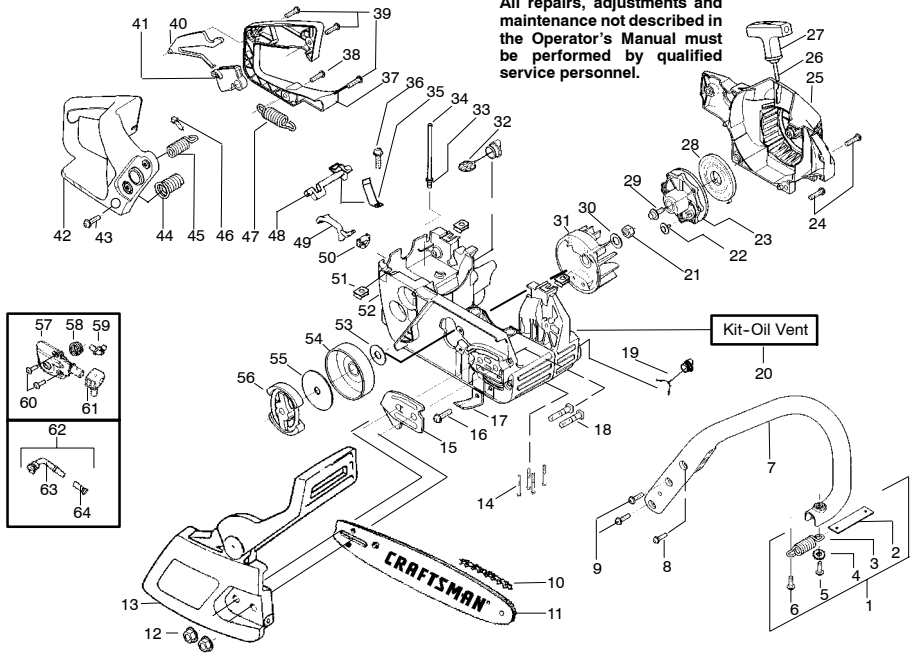

REPAIR PARTS

SEARS CHAINSAW MODEL 944.414420

⚠ WARNING
All repairs, adjustments and maintenance not described in the Operator's Manual must be performed by qualified service personnel.

Ref.	Part No.	Description	Ref.	Part No.	Description	Ref.	Part No.	Description
1.	530047963	Assy.- Isolator	30.	530015127	Washer- Flywheel	57.	530071259	Kit - Oil Pump (incl. 58,59,61)
2.	530047608	Limiter Strap	31.	530039187	Assy - Flywheel	58.	530037820	Gear- Worm Spring
3.	530042082	Spring- Isolator	32.	530047192	Assy- Fuel Cap	59.	530049477	Elbow- Oil Pickup
4.	530015158	Washer	33.	530023877	Fitting- fuel line	60.	530016064	Screw
5.	530016018	Screw	34.	530069216	Kit- Fuel line (large)	61.	530019206	Seal Block
6.	530015843	Screw	35.	530016149	Spring- Switch	62.	530047663	Assy- Oil Pick-up (Incl. 63,64)
7.	530047583	Front Handle	36.	530015775	Screw	63.	530038373	Pick-up Oiler
8.	530015940	Screw	37.	530047581	Cover- Rear Handle	64.	530056533	Filter- Oil
9.	530015814	Screw	38.	530015886	Screw			
10.	71-3619	Chain- 18"	39.	530015906	Screw			
11.	71-36598	EZ Adjust Bar- 18"	40.	530036098	Throttle Lockout			
12.	530015917	Nut- Bar Mounting	41.	530036097	Trigger- Throttle			
13.	530055113	Assy.- Chain Brake	42.	530047582	Handle - Rear			
14.	530016132	Screw	43.	530015814	Screw			
15.	530038238	Plate- Bar Mount.	44.	530053274	Assy Isolator- lower			
16.	530015814	Screw	45.	530071385	Kit- Isolator (Upper)			
17.	530029850	Chain Catcher	46.	530015875	Screw			
18.	530016133	Bolt- Bar	47.	530042082	Spring- Isolator			
19.	530010846	Assy- Oil Cap	48.	530057473	Lever- Switch			
20.	530071666	Kit- Oil Vent	49.	530057474	Lever- Choke			
21.	530016134	Nut- Flywheel	50.	530049005	Grommet- Knob			
22.	530016080	Screw	51.	530015922	Nut- "U"- Type			
23.	530037817	Starter Pulley	52.	530059701	Assy- Chassis (fuel lines and caps)			
24.	530015892	Screw						Not Shown
25.	530049336	Housing- Fan	53.	530015907	Washer- Thrust			
26.	530069232	Kit - Rope	54.	530047061	Assy.- Clutch Drum w/bearing			
27.	530056402	Handle- Starter	55.	530015611	Washer- Clutch	530164937	Manual- Operators	
28.	530027531	Spring- Recoil	56.	530014949	Assy. Clutch	530053163	Decal- Warning	
29.	530015920	Screw						