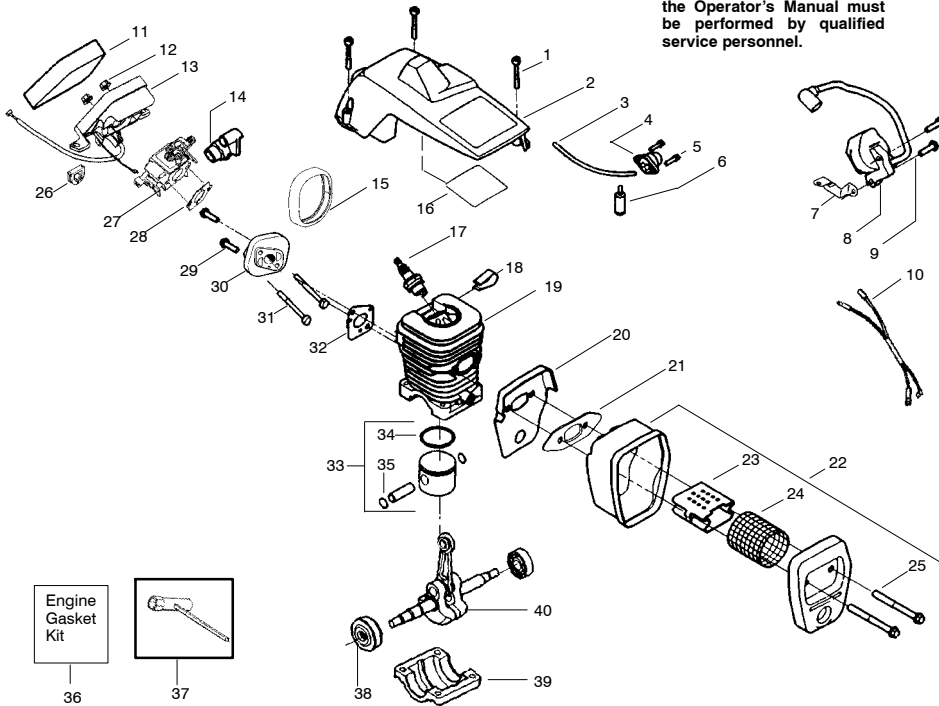

REPAIR PARTS

SEARS MODEL 944.414420

⚠ WARNING
All repairs, adjustments and maintenance not described in the Operator's Manual must be performed by qualified service personnel.

Ref.	Part No.	Description	Ref.	Part No.	Description
1.	530016153	Screw	23.	530037813	Diffuser-Muffler
2.	530055638	Assy-Cylinder Shield (Incl. #16)	24.	530036103	Screen-Spark Arrestor
3.	530069247	Kit-Fuel Line (Small)	25.	530016132	Bolt-Muffler
4.	530047213	Assy-Air Purge	26.	530047631	Grommet-throttle cable
5.	530015780	Screw	27.	---	Kit-Carburetor
6.	530095646	Assy-Fuel Pick-up		530071820	Zama (W-20)
7.	530047442	Ground Strap		530071821	Walbro (WT-662)
8.	530039198	Ignition Module	(Note: Repair kits are not available for this carburetor)		
9.	530015814	Screw	28.	530069608	Carb. Gasket
10.	530057475	Assy-Wire Harness	29.	530016386	Screw
11.	530037793	Foam-Air Filter	30.	530049700	Adapter-Carb.
12.	530016101	Nut	31.	530016187	Screw
13.	530057702	Assy-Air box (incl. throttle cable)	32.	530069608	Gasket-Carb Adapter
14.	530035526	Grommet	33.	530071408	Kit-Piston (Incl. 34 & 35)
15.	530054144	Seal-Carb Adapter	34.	530038729	Piston Ring
16.	530055698	Reflector-Heat	35.	530015697	Retainer-Piston Pin
17.	Champion	Spark Plug (RCJ-7Y)	36.	530069608	Kit-Engine Gasket (Incl. 21, 28 & 32)
18.	530016136	Clip-High Tension Lead	37.	530031163	Wrench-Bar
19.	530012550	Cylinder	38.	530056363	Assy-Seal & Bearing
20.	530049870	Backplate-Muffler	39.	530037935	Cap-Crankcase
21.	530069608	Gasket-Muffler (kit)	40.	530047062	Assy-Crankshaft
22.	530047207	Assy-Muffler (Incl. 23-25)			

B