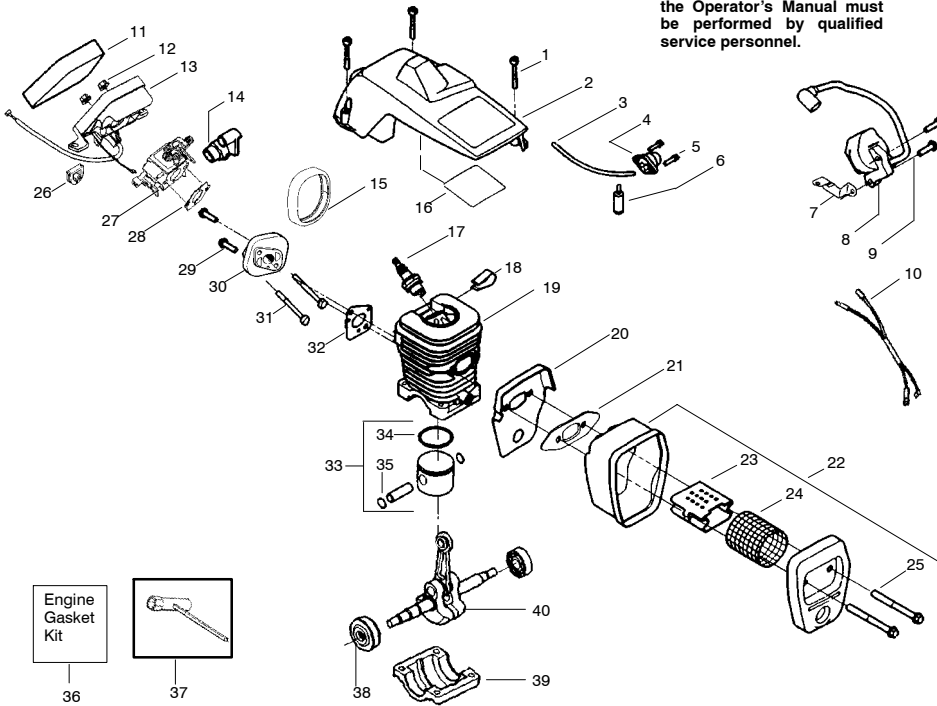

REPAIR PARTS

SEARS MODEL 944.414370

⚠ WARNING
All repairs, adjustments and maintenance not described in the Operator's Manual must be performed by qualified service personnel.

Ref.	Part No.	Description	Ref.	Part No.	Description
1.	530016153	Screw	23.	530037813	Diffuser- Muffler
2.	530055638	Assy- Cylinder Shield (Incl. #16)	24.	530036103	Screen- Spark Arrestor
3.	530069247	Kit- Fuel Line (Small)	25.	530016132	Bolt- Muffler
4.	530047213	Assy- Air Purge	26.	530047631	Grommet- throttle cable
5.	530015780	Screw	27.	---	Kit- Carburetor
6.	530095646	Assy- Fuel Pick-up		530071820	Zama (W-20)
7.	530047442	Ground Strap		530071821	Walbro (WT-662)
8.	530039198	Ignition Module	(Note: Repair kits are not available for this carburetor)		
9.	530015814	Screw	28.	530069608	Carb. Gasket
10.	530057475	Assy- Wire Harness	29.	530016386	Screw
11.	530037793	Foam- Air Filter	30.	530049700	Adapter- Carb.
12.	530016101	Nut	31.	530016187	Screw
13.	530057702	Assy- Air box (incl. throttle cable)	32.	530069608	Gasket- Carb Adapter
14.	530035526	Grommet	33.	530071408	Kit- Piston (Incl. 34 & 35)
15.	530054144	Seal- Carb Adapter	34.	530038729	Piston Ring
16.	530055698	Reflector- Heat	35.	530015697	Retainer- Piston Pin
17.	Champion	Spark Plug (RCJ-7Y)	36.	530069608	Kit- Engine Gasket (Incl. 21, 28 & 32)
18.	530016136	Clip- High Tension Lead	37.	530031163	Wrench- Bar
19.	530012550	Cylinder	38.	530056363	Assy- Seal & Bearing
20.	530049870	Backplate- Muffler	39.	530037935	Cap- Crankcase
21.	530069608	Gasket- Muffler (kit)	40.	530047062	Assy- Crankshaft
22.	530047207	Assy- Muffler (Incl. 23-25)			

B