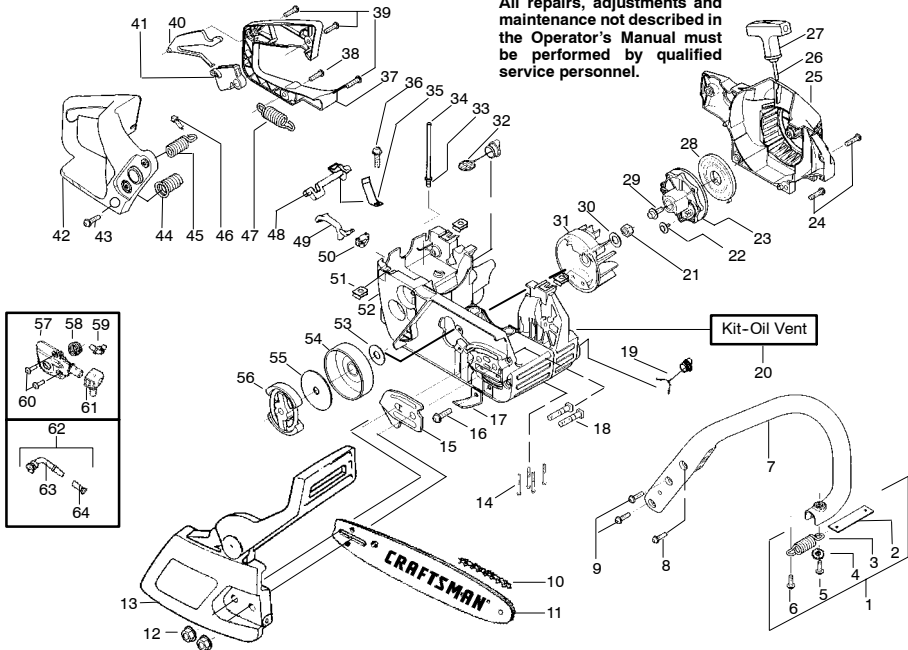

REPAIR PARTS

SEARS CHAINSAW MODEL 944.414370

WARNING
All repairs, adjustments and maintenance not described in the Operator's Manual must be performed by qualified service personnel.

Ref.	Part No.	Description	Ref.	Part No.	Description	Ref.	Part No.	Description
1.	530047963	Assy.- Isolator	30.	530015127	Washer-Flywheel	57.	530071259	Kit - Oil Pump (incl. 58,59,61)
2.	530047608	Limiter Strap	31.	530039187	Assy-Flywheel	58.	530037820	Gear-Worm Spring
3.	530042082	Spring- Isolator	32.	530047192	Assy-Fuel Cap	59.	530049477	Elbow-Oil Pickup
4.	530015158	Washer	33.	530023877	Fitting-fuel line	60.	530016064	Screw
5.	530016018	Screw	34.	530069216	Kit-Fuel line (large)	61.	530019206	Seal Block
6.	530015843	Screw	35.	530016149	Spring-Switch	62.	530047663	Assy-Oil Pick-up (Incl. 63,64)
7.	530047583	Front Handle	36.	530015775	Screw	63.	530038373	Pick-up Oiler
8.	530015940	Screw	37.	530047581	Cover-Rear Handle	64.	530056533	Filter-Oil
9.	530015814	Screw	38.	530015886	Screw			
10.	71-3629	Chain-16"	39.	530015906	Screw			
11.	71-36596	EZ Adjust Bar-16"	40.	530036098	Throttle Lockout			
12.	530015917	Nut-Bar Mounting	41.	530036097	Trigger-Throttle			
13.	530055113	Assy.-Chain Brake	42.	530047582	Handle-Rear			
14.	530016132	Screw	43.	530015814	Screw			
15.	530038238	Plate-Bar Mount.	44.	530053274	Assy Isolator-lower			
16.	530015814	Screw	45.	530071385	Kit-Isolator (Upper)			
17.	530029850	Chain Catcher	46.	530015875	Screw			
18.	530016133	Bolt-Bar	47.	530042082	Spring-Isolator			
19.	530010846	Assy-Oil Cap	48.	530057473	Lever-Switch			
20.	530071666	Kit-Oil Vent	49.	530057474	Lever-Choke			
21.	530016134	Nut-Flywheel	50.	530049005	Grommet-Knob			
22.	530016080	Screw	51.	530015922	Nut-"U"-Type			
23.	530037817	Starter Pulley	52.	530059701	Assy-Chassis (fuel lines and caps)			Not Shown
24.	530015892	Screw						
25.	530049336	Housing-Fan	53.	530015907	Washer-Thrust			
26.	530069232	Kit-Rope	54.	530047061	Assy-Clutch Drum w/bearing			
27.	530056402	Handle-Starter	55.	530015611	Washer-Clutch	530164938		Manual-Operators
28.	530027531	Spring-Recoil	56.	530014949	Assy. Clutch	530053163		Decal-Warning
29.	530015920	Screw						