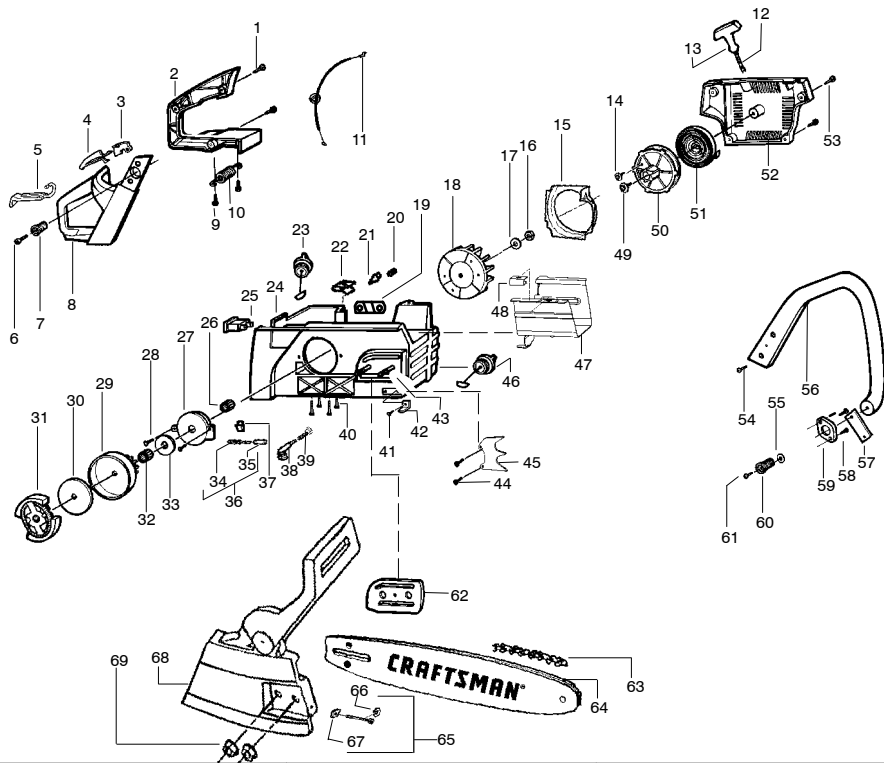

REPAIR PARTS

SEARS MODEL 944.414460

Ref.	Part No.	Description	Ref.	Part No.	Description	Ref.	Part No.	Description
1.	530015957	Screw	24.	530056936	Assy-Chassis	47.	530055406	Shield-Heat
2.	530036491	Cover-Handle	25.	530069572	Kit-Switch	48.	530055322	Clip-"U"
3.	530036097	Trigger-Throttle	26.	530029833	Worm-Oil Pump	49.	530015920	Screw
4.	530036098	Lockout-Throttle	27.	530029835	Hsg.-Oil Pump	50.	530069313	Kit-Starter Pulley
5.	530053443	Lever-Choke	28.	530015896	Screw	51.	530015891	Spring-Recoil
6.	530015937	Screw	29.	530069342	Kit-Clutch Drum	52.	530056939	Housing-Fan
7.	530038985	Spring-Isolator	30.	530015611	Washer-Clutch	53.	530015892	Screw
8.	530036130	Handle-Rear	31.	530014949	Assy-Clutch	54.	530015814	Screw
9.	530015906	Screw	32.	530032119	Bearing-Clutch	55.	530015158	Washer
10.	530038986	Spring-Isolator	33.	530015907	Washer-Thrust	56.	530038327	Handle-Front
11.	530038471	Assy-Throttle Cable (Incl. Grommet)	34.	530029838	Assy-Plunger/Gear	57.	530036113	Front Strap-AV
12.	530069232	Kit-Rope	35.	530029834	Barrel-Oil Pump	58.	530015775	Screw-Plate
13.	530037485	Handle-Starter	36.	530014410	Assy-Oil Pump (Incl. 28, 35, & 36)	59.	530036101	Plate-Isolator
14.	530016080	Screw	37.	530019174	Seal-Oil	60.	530038985	Spring-Isolator
15.	530047667	Plate-Baffle Fan	38.	530037057	Pickup-Oil	61.	530015984	Screw
16.	530016071	Nut-Flywheel	39.	530056533	Filter-Oil	62.	530047855	Bar Plate
17.	530015127	Washer-Flywheel	40.	530016037	Screw	63.	71-3634	Chain 18"
18.	530039147	Assy-Flywheel	41.	530015814	Screw	64.	71-36372	Bar 18"
19.	530036043	Plate-Support (Bar Stud)	42.	530029850	Chain Catcher	65.	530069611	Kit-Bar Adjust (incl. 66,67)
20.	530029868	Plug-Vent	43.	530015877	Bar Bolt	66.	530038593	Retainer
21.	530026119	Valve-Check	44.	530015805	Screw	67.	530015826	Pin-Bar Adjust
22.	530015922	Nut-Speed	45.	530014381	Kit-Spike Assy. (Incl. #44)	68.	530059645	Assy-ChainBrake
23.	530010845	Assy-Fuel Cap	46.	530010846	Assy-Oil Cap	69.	530015917	Nut-Bar Mounting