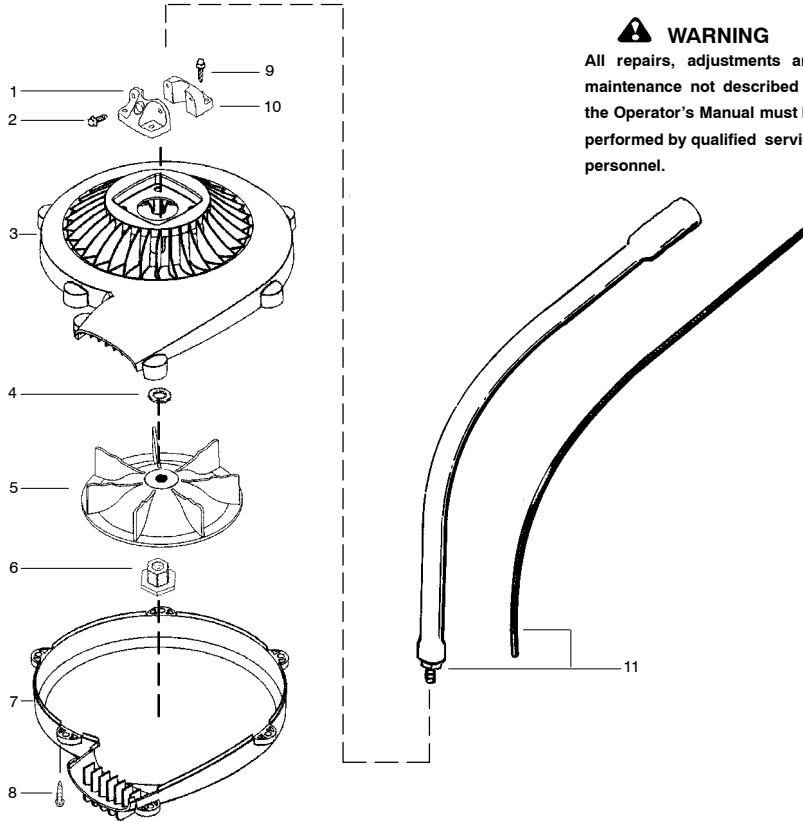

REPAIR PARTS

Sears Craftsman Convertible Blower Attachment - Model 944.511601

Ref.	Part No.	Description	Ref.	Part No.	Description
1.	530096026	Clamp-Right	Not Shown		
2.	530015814	Screw			
3.	530096042	Hsg.-Blower (upper)			
4.	530016389	Washer			
5.	530055123	Impeller			
6.	530095893	Arbor-Impeller			
7.	530095892	Hsg.-Blower (lower)		530164995	Manual
8.	530016273	Screw		530095894	Hanger-Attachment
9.	530016179	Screw		530055797	Decal-Impeller Hsg.
10.	530096025	Clamp-Left			
11.	530071609	Assy-Lower Driveshaft (incl. Flex.)			