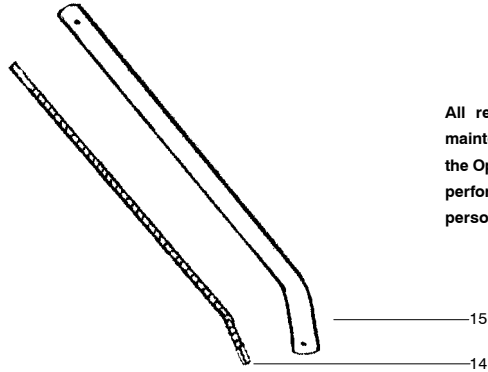

REPAIR PARTS

Sears Craftsman Convertible Cultivator Attachment - Model 944.511580

⚠ WARNING
 All repairs, adjustments and maintenance not described in the Operator's Manual must be performed by qualified service personnel.

Ref.	Part No.	Description	Ref.	Part No.	Description
1.	530016363	Retainer-Hairpin	12.	530016366	Bolt-Washer Head
2.	530016362	Pin-Clevis	13.	530071479	Kit-Guard
3.	530071482	Kit-Gearbox	14.	530095960	Shaft-Flex
4.	530015515	Locknut	15.	530071513	Assy-Driveshaft
5.	530016375	Washer-Lock			
6.	530015209	Washer-Flat			Not Shown
7.	530095987	Tine-Right Outside/Left Inside			
8.	530016364	Washer-Felt			
9.	530095986	Tine-Left Outside/Right Inside		530164996	Manual
10.	530016374	Bolt-Hex		530095894	Hanger-Attachment
11.	530015209	Washer-Flat		530055450	Decal-Shield
				530055598	Decal-Shaft Warning