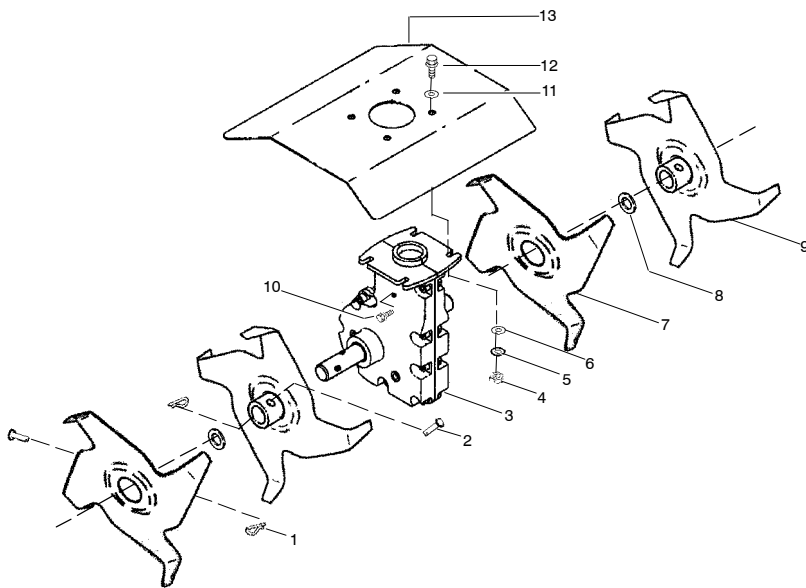

REPAIR PARTS

Sears Craftsman Convertible Cultivator Attachment - Model 944.511580

⚠ WARNING
 All repairs, adjustments and maintenance not described in the Operator's Manual must be performed by qualified service personnel.

Ref.	Part No.	Description	Ref.	Part No.	Description
1.	530016363	Retainer-Hairpin	12.	530016366	Bolt-Washer Head
2.	530016362	Pin-Clevis	13.	530071479	Kit-Guard
3.	530071482	Kit-Gearbox	14.	530095960	Shaft-Flex
4.	530015515	Locknut	15.	530071513	Assy-Driveshaft
5.	530016375	Washer-Lock			
6.	530015209	Washer-Flat			Not Shown
7.	530095987	Tine-Right Outside/Left Inside			
8.	530016364	Washer-Felt			
9.	530095986	Tine-Left Outside/Right Inside		530164996	Manual
10.	530016374	Bolt-Hex		530095894	Hanger-Attachment
11.	530015209	Washer-Flat		530055450	Decal-Shield
				530055598	Decal-Shaft Warning