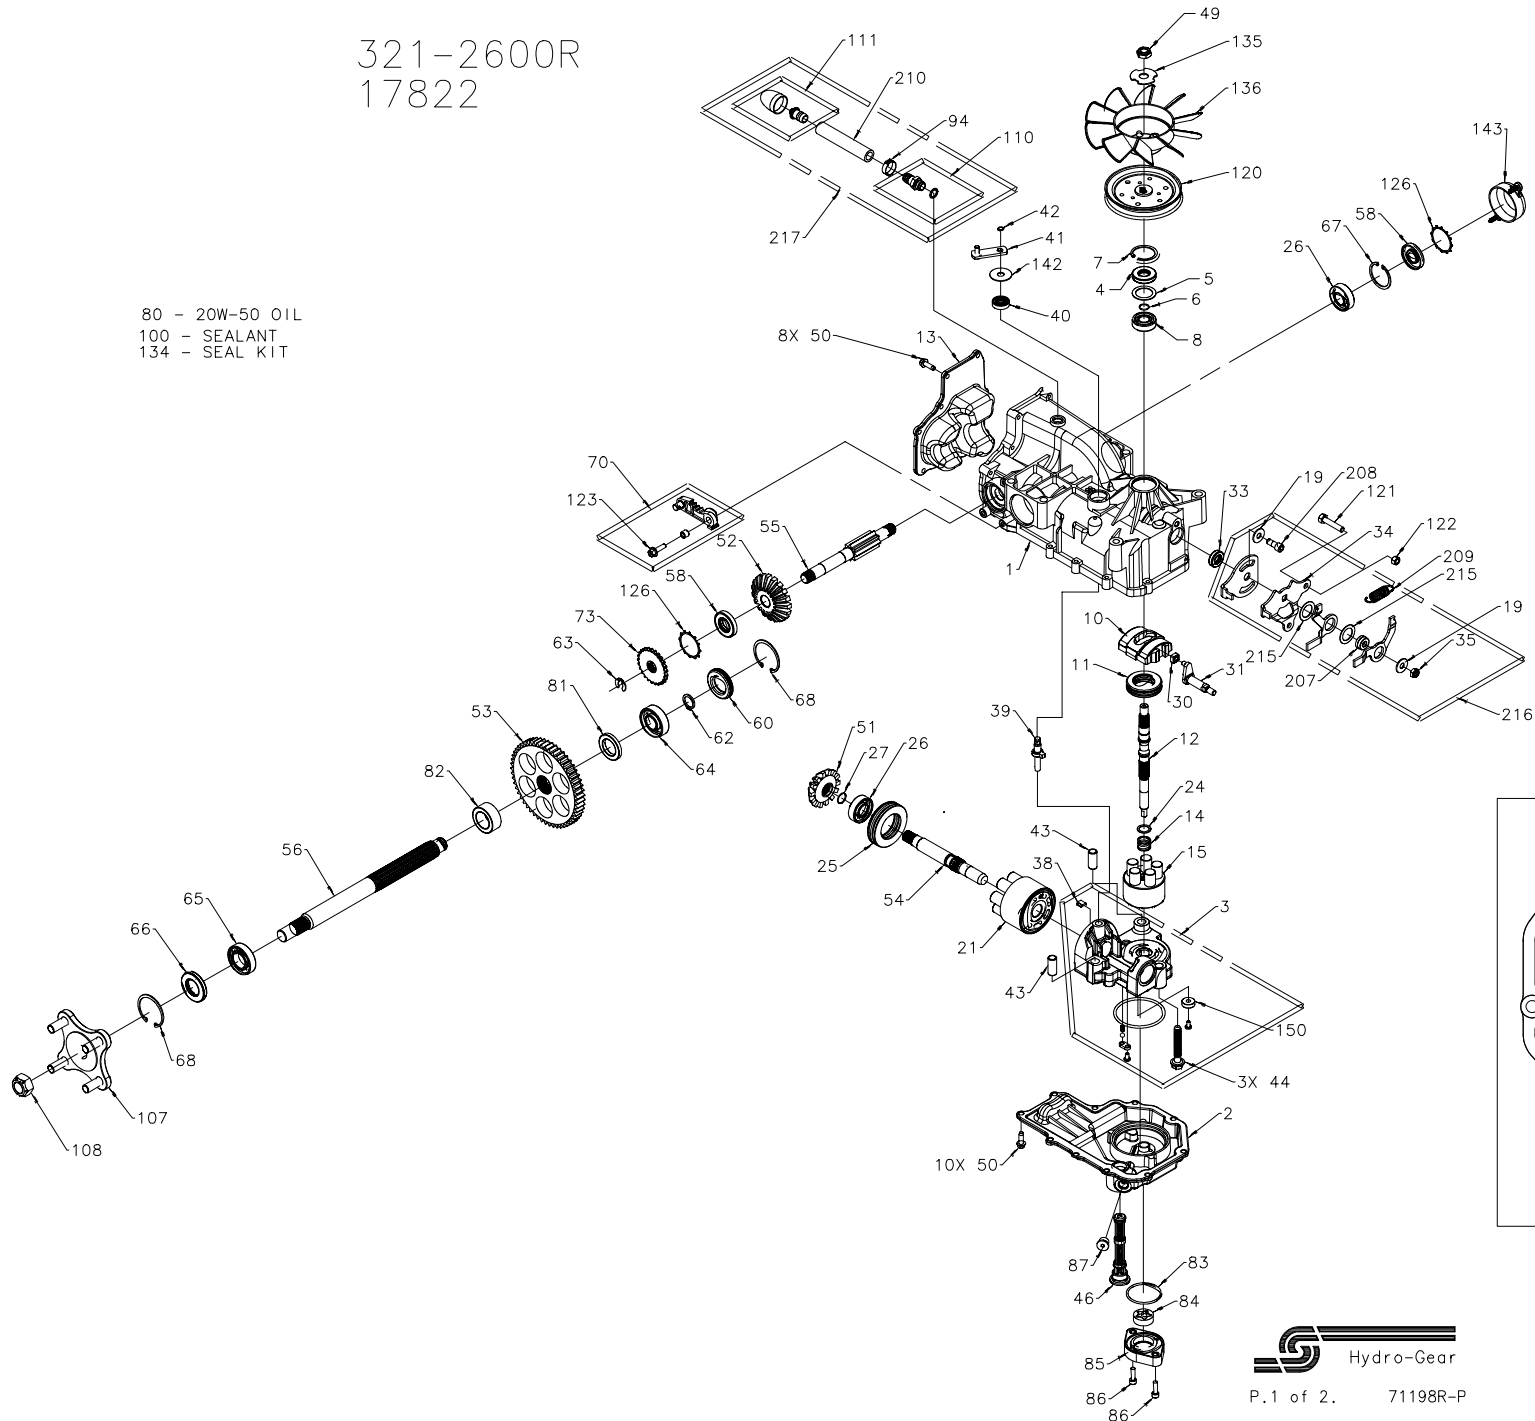

321-2600R
17822

80 - 20W-50 OIL
100 - SEALANT
134 - SEAL KIT

321-2600R
17822

ITEM #	PART #	QTY	DESCRIPTION
1	70627	1	KIT, HOUSING-MAIN
		1	HOUSING, MAIN
		2	BEARING, CRADLE
		1	BUSHING, TRUNNION
		1	SEAL, LIP 12 X 25 X 7
		1	SCREW, HFHC 1/4-28 X 7/8 (PATCH)
2	51866	1	HOUSING, LOWER
3	70903	1	KIT, CENTER SECTION
		1	CENTER SECTION
		1	BUSHING .673 X 1.03 X .75
		1	PLATE, BYPASS
		3	HFHCS, 3/8-24 X 2.5 (PATCH)
		2	SHOCK VALVE ASSEMBLY, .027
		1	SPRING, HELICAL COMPRESSION
		1	BALL, 1/4
		1	O-RING, .139 X 2.984 X 7
		1	PLATE, RELIEF
		2	BOLT, SELF-TAPPING 10-32 X .5
		1	MAGNET, RING
4	9008000-0128	1	LIP SEAL
5	2003018	1	SPACER
6	2003016	1	WIRE RETAINING RING
7	2003052	1	RETAINING RING
8	2003043	1	BALL BEARING
10	2003087	1	VARIABLE SWASHPLATE
11	50551	1	THRUST BEARING 30 X 52 X 13
12	51771	1	SHAFT, INPUT
13	50891RM	1	COVER-BACK
14	2003014	1	SPRING, BLOCK
15	70331	1	10cc CYLINDER BLOCK ASS'Y
		1	10cc CYLINDER BLOCK
		5	10cc PISTON SPRING
		5	PISTON SEAT WASHER
		5	10cc PISTON
19	44130	1	WASHER
21	70082	1	21cc CYLINDER BLOCK ASS'Y
		1	21cc CYLINDER BLOCK
		7	21cc PISTON SPRING
		7	PISTON SEAT WASHER
		7	21cc PISTON
24	2003017	1	WASHER, BLOCK THRUST
25	50552	1	THRUST BEARING 42 X 68 X 16
26	50315	2	BALL BEARING
27	2000022	1	WIRE RETAINING RING
30	2000015	1	SLOT GUIDE
31	50807	1	TRUNNION ARM
33	9008000-0126	1	LIP SEAL
34	51394	1	ARM, CONTROL
35	50108	2	NUT
38	70680	1	KIT, BYPASS PLATE
39	2003555	1	BYPASS ACTUATOR
40	45074	1	LIP SEAL
41	50126	1	BYPASS ARM
42	44870	1	RETAINING RING
43	50002	2	PIN
44	50016	3	SCREW
46	51931	1	ASSEMBLY, FILTER
49	51244	1	HEX LOCK NUT 1/2-20 (NYLON INSERT)
50	50752	18	SCREW, 1/4-20 X .75 LONG
51	50744	1	14T BEVEL GEAR
52	50745	1	19T BEVEL GEAR