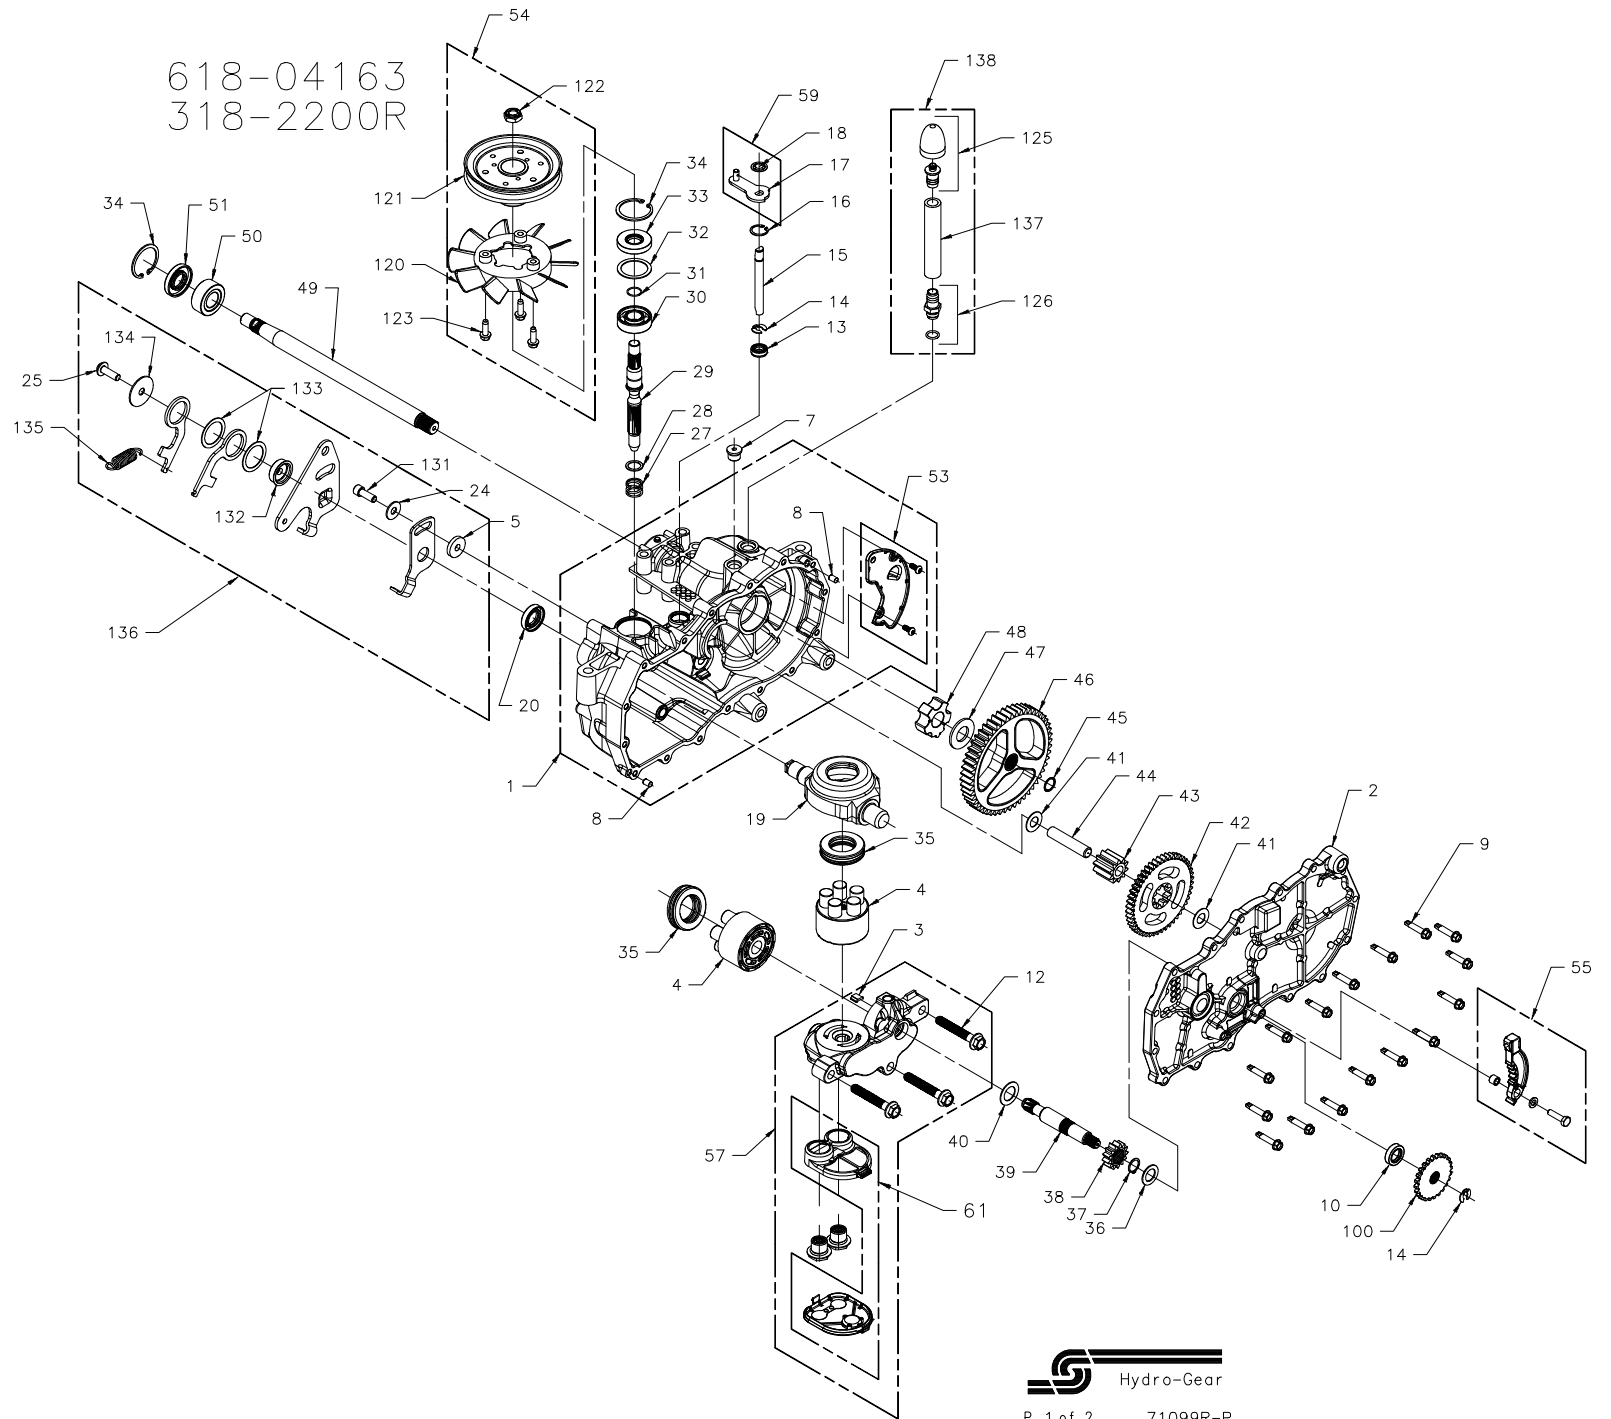

618-04163
318-2200R

618-04163
318-2200R

ITEM	PART #	QTY	DESCRIPTION
1	70862R	1	ASSEMBLY, MAIN HOUSING-RH
			HOUSING, MAIN RH-MACHINED
			BUSHING, .865 X .985 X .790
			PLATE, EXPANSION RH
			SCREW, 10-32 X 1/2 (SELF-TAPPING)
			PIN, STANDARD, HEADLESS
			SEALANT TUBE, 10.3 oz
			SEAL, LIP .375 X .75 X .25
2	70863R	1	ASSEMBLY, SIDE-RH
			HOUSING, SIDE RH-MACHINED
			BUSHING, .624 X .719 X .562
			BUSHING, .865 X .985 X .790
3	51448	1	PLATE, BYPASS
4	70331	2	ASSEMBLY, BLOCK
			BLOCK, CYLINDER
			PISTON
			SPRING, COMPRESSION
			WASHER, THRUST
5	51949	1	SPACER, .320 X 1.005
7	9005110-5600	1	PLUG, SAE #6
8	9004800-2506	2	PIN, STAINLESS, HEADLESS
9	51190	16	HFHCS 1/4-20 X 1.25 (SELF-TAPPING)
10	44761	1	SEAL, LIP .625 X 1.000 X .250
11		56 oz.	OIL, 20W-50
12	50016	3	BOLT, HEX FLANGE 3/8-24 X 2.5
13	51626	1	SEAL, LIP .375 X .75 X .25
14	51628	2	RING, RETAINING .375 EXT
15	51625	1	ROD, BYPASS
16	51627	1	RING, RETAINING .750 INT
17	51910	1	ARM, BYPASS
18	51630	1	RING, RETAINING .375 EXT (PUSHNUT)
19	51048	1	SWASHPLATE, TRUNNION, MACHINED
20	51140	1	SEAL, LIP 18 X 32 X 7
24	44130	1	WASHER, FLAT 11/32 ID X 7/8 OD X 1/16
25	51812	1	TWHCS 5/16-24 X 1.0
27	2003014	1	SPRING-HELICAL COMPRESSION
28	2003017	1	WASHER .591 X .787 X .040
29	51062	1	SHAFT, INPUT
30	50315	1	BEARING, BALL 17MM ID X 40MM OD X 12MM
31	2000022	1	RING, RETAINING WIRE .561 ID
32	50951	1	SPACER
33	51161	1	SEAL, LIP 17 X 40 X 7
34	50329	2	RING, RETAINING
35	50551	2	BEARING, THRUST 30 X 52 X 13
36	44371	1	WASHER, FLAT 5/8 ID X 1.0 OD X .05
37	44145	1	RING, RETAINING
38	51130	1	GEAR, PINION, 13T
39	51632	1	SHAFT, MOTOR
40	51069	1	WASHER, MOTOR SHAFT .71 ID X 1.16 OD X .04
41	50132	2	WASHER, HT .5 ID X 1.0 OD X .032
42	51129	1	GEAR, 10T/48T
43	51043	1	GEAR, 10T JACKSHAFT
44	51083	1	PIN, JACKSHAFT
45	44871	1	RING, SPIRAL RETAINING