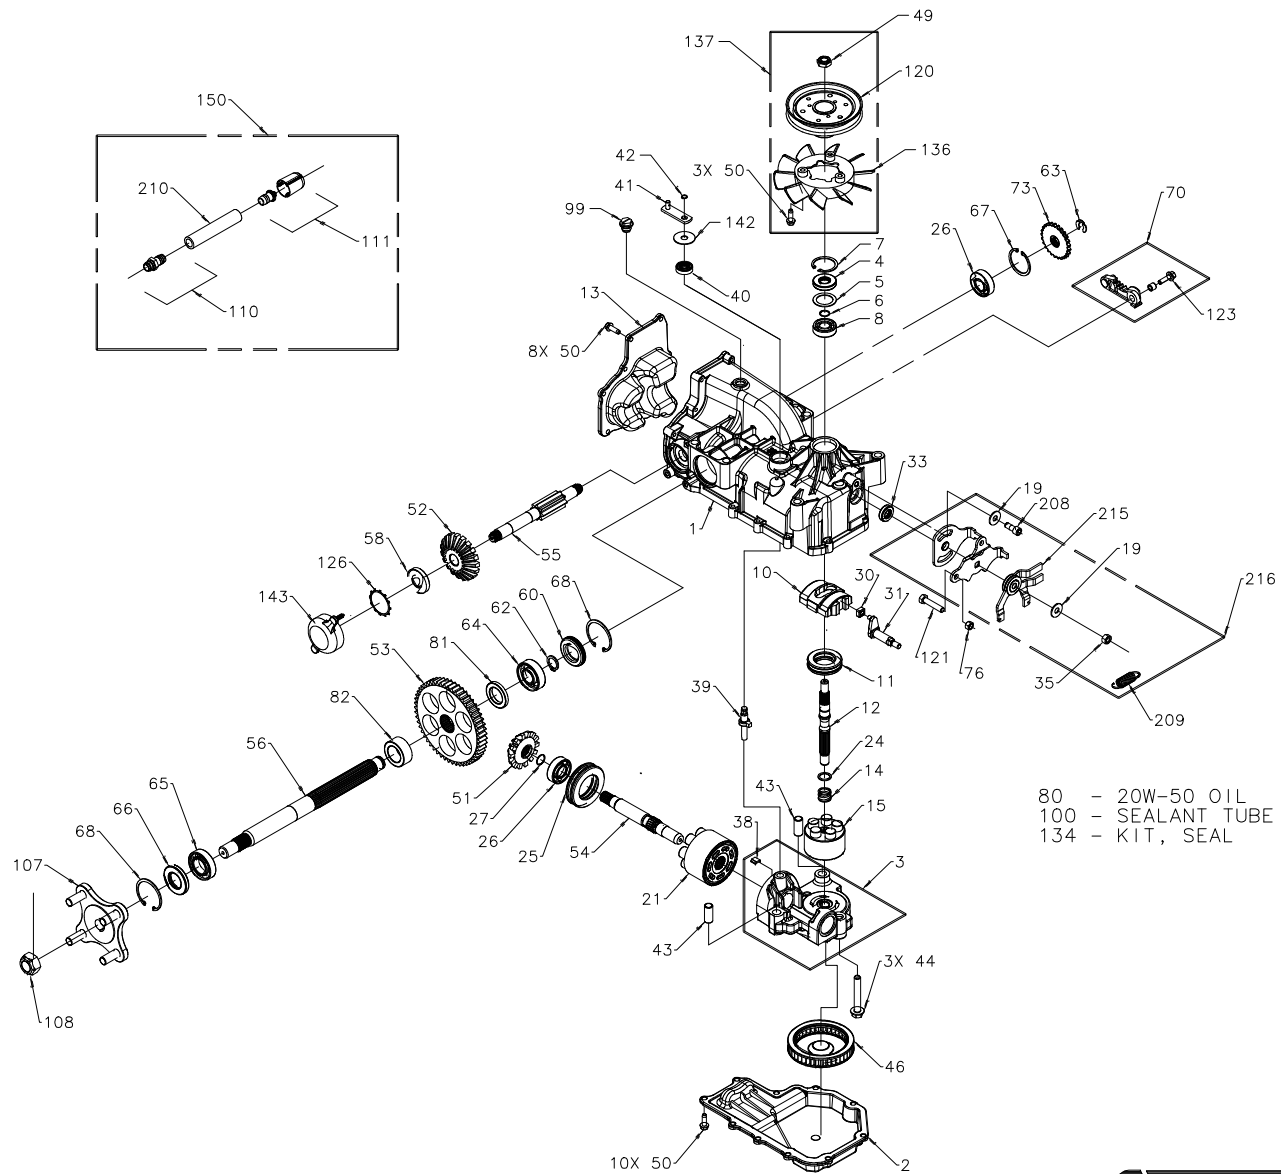

01008193  
344-2400R

01008193  
344-2400R

ITEM #	PART #	QTY	DESCRIPTION	ITEM #	PART #	QTY	DESCRIPTION	ITEM #	PART #	QTY	DESCRIPTION
1	70627	1	KIT, HOUSING-MAIN	43	50002	2	PIN, HOLLOW .39 X .5 X 1	126	51316	2	RING, RETAINING
		1	HOUSING, MAIN	44	50016	3	BOLT, HEX FLANGE 3/8-24 X 2.5				
		2	CRADLE BEARING	46	50990	1	FILTER	134	70553	1	KIT, SEAL
		1	TRUNNION BUSHING	49	51244	1	HEX LOCK NUT 1/2-20 (NYLON INSERT)			1	SEAL, LIP 15 X 35 X 7
		1	SEAL, LIP 12 X 25 X 7	50	50752	21	SCREW, 1/4-20 X .75			1	RING, RETAINING 37 INT
		1	SCREW, HFHC 1/4-28 X 7/8 (PATCH)	51	50744	1	14T BEVEL GEAR			1	SEAL, LIP 12 X 25 X 7
2	50890RM	1	LOWER HOUSING	52	50745	1	19T BEVEL GEAR			1	SEAL, LIP 10 X 25 X 7
3	70667	1	KIT, CENTER SECTION	53	50746	1	53T SPUR GEAR			1	RING, RETAINING .31 EXT
		1	CENTER SECTION	54	50757	1	SHAFT, MOTOR			18	HFHCS 1/4-20 X .75
		1	BUSHING .67 X 1.03 X .75	55	51298	1	SHAFT, BRAKE			1	SEAL PLUG
		1	PLATE, BYPASS	56	50748	1	SHAFT, AXLE			1	RING, RETAINING .75 EXT
		3	BOLT, HEX FLANGE 3/8-24 X 2.5	58	51161	2	SEAL, LIP 70 X 40 X 7			1	RING, RETAINING .440 EXT
		2	CHECK PLUG ASSEMBLY, .027	60	50995	1	SEAL PLUG - SIDE			1	SEAL, LIP 25 X 47 X 7
		1	SEAL, LIP 15 X 35 X 7	62	50759	1	RING, RETAINING - AXLE			1	RING, RETAINING 1.56 INT
4	9008000-0128	1	SPACER	63	51109	1	RING, RETAINING			2	RING, RETAINING 1.87 INT
5	2003018	1	RING, WIRE RETAINING	64	50743	1	BEARING-BALL 20X47X14(6204)			2	RING, RETAINING 1.43
6	2003016	1	RING, RETAINING	65	50740	1	BEARING-BALL 25X47X12(6005)	136	51365	1	FAN, 6", 10 BLADE
7	2003052	1	BALL BEARING	66	50751	1	SEAL, LIP 25 X 47 X 7	137	70591	1	KIT, FAN-PULLEY
8	2003043	1	VARIABLE SWASHPLATE	67	50329	1	RING, RETAINING			3	SCREW, 1/4-20 X .75
10	2003087	1	THRUST BEARING 30 X 52 X 13	68	50760	2	RING, RETAINING -AXLE			1	FAN, 6", 10 BLADE
11	50551	1	SHAFT, INPUT	70	70392	1	RH BRAKE ARM SERVICE ASSEMBLY			1	HEX LOCK NUT 1/2-20 (NYLON INSERT)
12	50005	1	COVER-BACK			1	ARM, BRAKE ZINC			1	PULLEY, Ø4.5 X 1.625
13	50891RM	1	SPRING, BLOCK			1	CLEVIS PIN	142	51813	1	WASHER, .39 X 1.27 X .05
14	2003014	1	10cc CYLINDER BLOCK ASS'Y			1	BUSHING .255 X .394 X .330	143	51774	1	CAP, BRAKE
15	70331	1	10cc CYLINDER BLOCK			1	SCREW, HFHC 1/4-28 X 7/8 (PATCH)	150	71004	1	KIT, BREATHER
		5	10cc PISTON SPRING	73	50754	1	BRAKE DISC			1	VENT, PLASTIC
		5	PISTON SEAT WASHER	76	43083	1	NUT, HEX 5/16-18			1	O-RING .08 X .468 70A
		5	10cc PISTON	80		79oz	20W-50 OIL			1	CAP-POPPETT VALVE
19	44130	2	WASHER, .34 X .88 X .06	81	51939	1	SPACER, 1.04 X 1.65 X .22			1	HOSE .5 X 4
21	70082	1	21cc CYLINDER BLOCK ASS'Y	82	51940	1	SPACER, 1.04 X 1.65 X .70			1	CAP, PLASTIC
		1	21cc CYLINDER BLOCK	99	9005200-5600	1	PLUG, PLASTIC	208	51400	1	SHCS 5/16-24 X .75 (PATCH)
		7	21cc PISTON SPRING	100	50928	1	SEALANT TUBE, 10.3 oz	209	51833	1	SPRING, EXTENSION
		7	PISTON SEAT WASHER	107	70314	1	HUB ASSEMBLY	210	51401	1	HOSE, .5 X 4
		7	21cc PISTON			1	HUB	215	52411	1	ASSEMBLY, RTN
24	2003017	1	WASHER, BLOCK THRUST			4	LUG BOLT	216	71465	1	KIT, RTN SCISSOR
25	50552	1	THRUST BEARING 42 X 68 X 16	108	50863	1	NUT, HEX 3/4-16			2	WASHER, .34 X .88 X .06
26	50315	2	BALL BEARING	110	70110	1	FITTING O-RING ASSEMBLY			1	NUT, LOCK, 5/16-24 UNF
27	2000022	1	RING, WIRE RETAINING			1	VENT, PLASTIC			1	ARM, RTN
30	2000015	1	SLOT GUIDE			1	O-RING .08 X .468 70A			1	ARM, CONTROL
31	50807	1	TRUNNION ARM			1	CAP VENT ASSEMBLY			1	SPRING, EXTENSION
33	9008000-0126	1	SEAL, LIP 12 X 25 X 7	111	70921	1	CAP-POPPETT VALVE			1	SHCS 5/16-24 X .75 (PATCH)
35	52506	1	NUT, LOCK, 5/16-24 UNF			1	CAP, PLASTIC			1	ASSEMBLY, RTN
38	70680	1	KIT, BYPASS PLATE			1	PULLEY, Ø4.5 X 1.625				
		1	PLATE, BYPASS (BREAD)	120	50302	1	BOLT, 5/16-18 X 1.50				
		1	PLATE, BYPASS	121	51753	1	SCREW, HFHC 1/4-28 X 7/8 (PATCH)				
39	2003555	1	BYPASS ACTUATOR	123	51576	1					
40	45074	1	SEAL, LIP 10 X 25 X 7								
41	50270	1	ARM, BYPASS								
42	44870	1	RING, RETAINING								