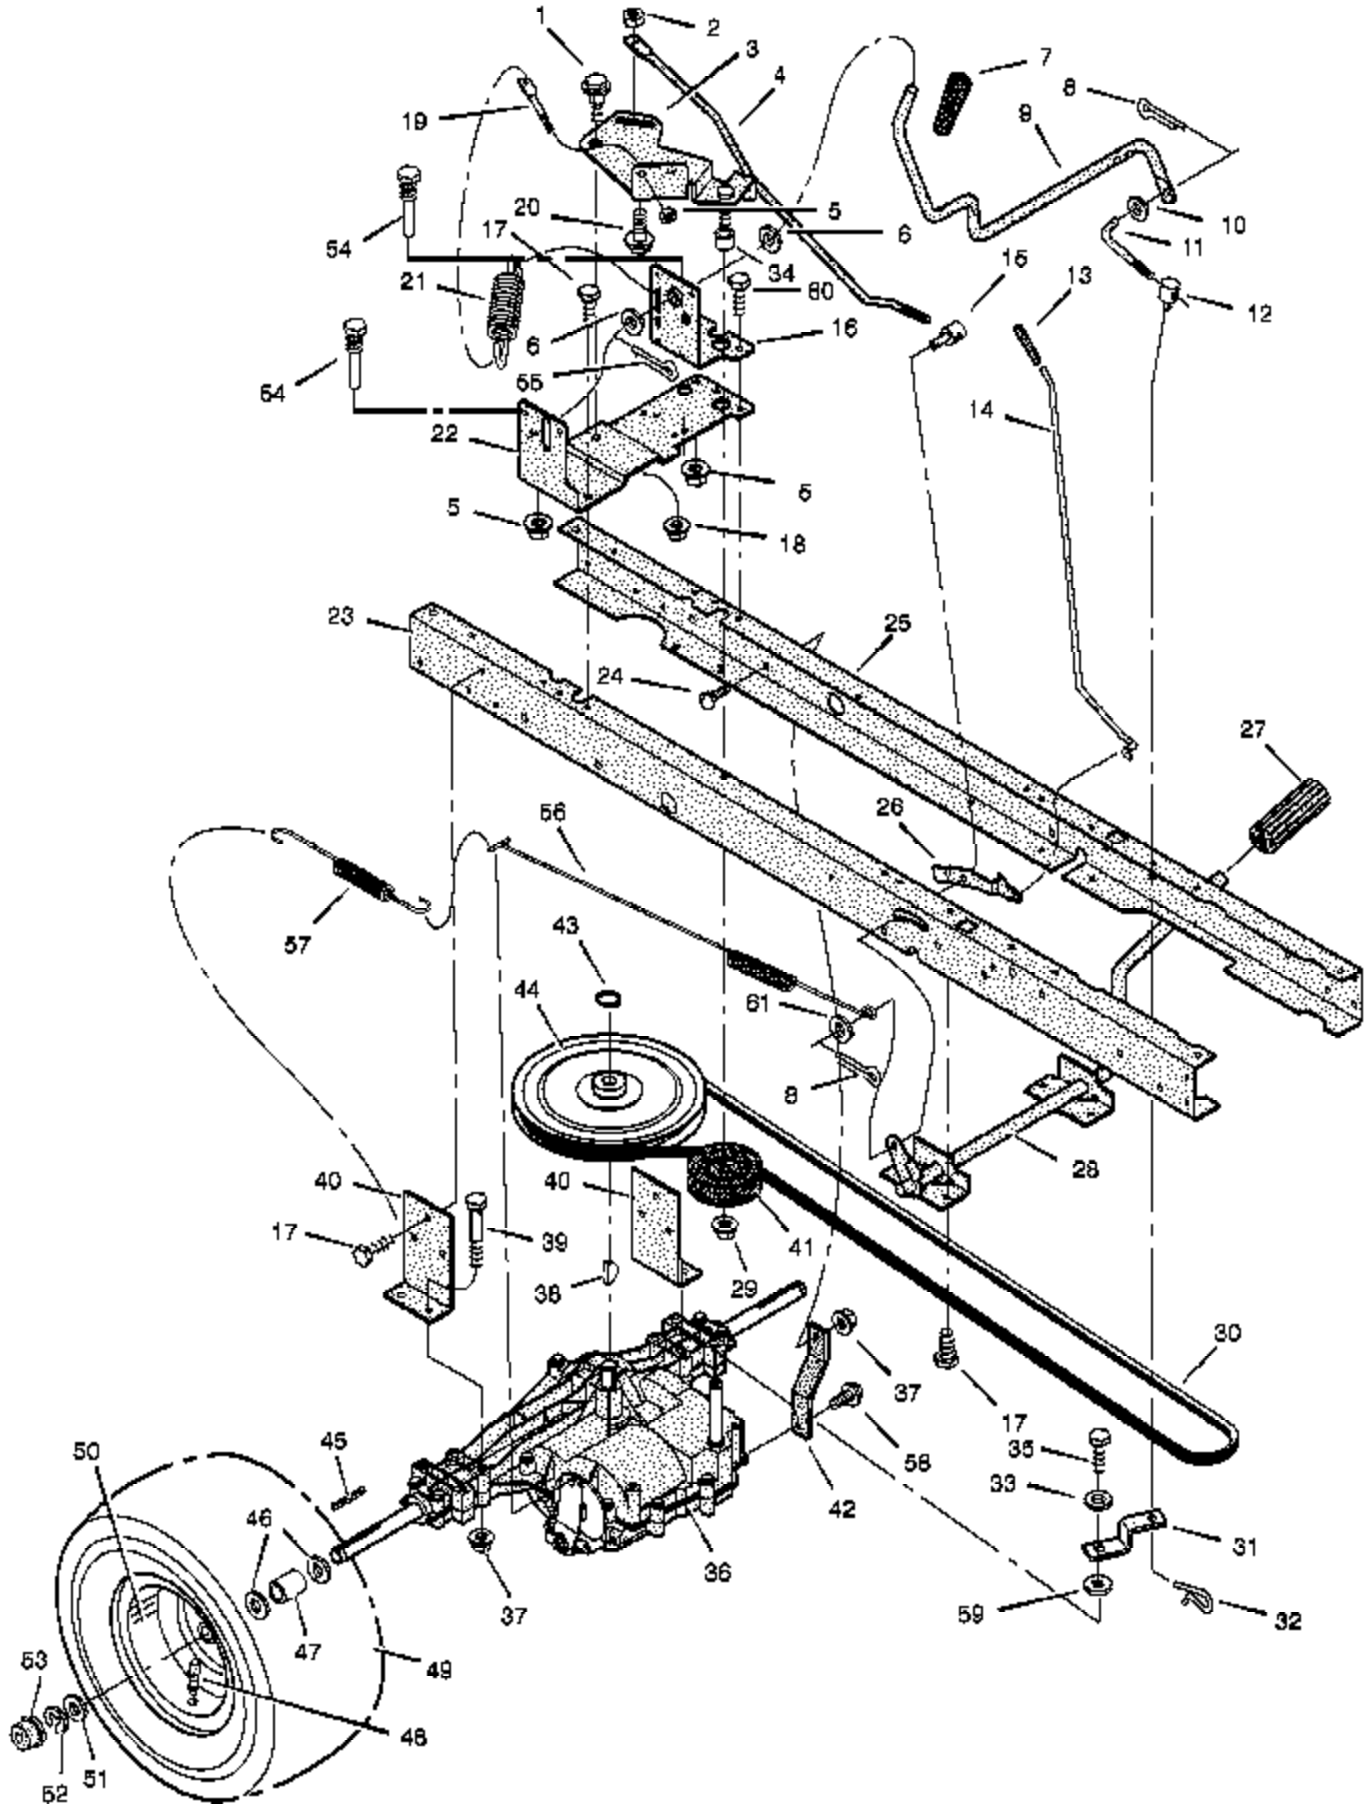

Ref #	Part Number	Qty	Description
70	1001542		Holder, Cup
	1001433		Parts Bag, Assembly
	F-040725L		Instruction Book & Parts List

**MAIN HARNESS: 250x117**  
**REAR HARNESS: 250x67**  
**LIGHT HARNESS: 250x92**

Ref #	Part Number	Qty	Description
1	250x92		Harness, Light Wire
	1001716		Socket, Light
	090084		Bulb, Light
2	250x117		Harness, Chassis Wire
3	092556		Switch, Ignition
	020729		Key, Ignition
	091489		Nut, Hex
	091488		Cap, Ignition
4	094136		Switch, Limit
5	302031		Fuse
	407078		Holder, Fuse
6	094613		Solenoid
	26x229		Screw, Mounting
	15x116		Locknut
7	024x32		Cable, Battery Ground
	26x229		Screw, Ground Cable
8	021075		Battery
	002x82		Bolt, Carriage
	014x79		Wingnut
	690604		Boot, Battery -Positive
9	250x67		Harness, Seat Switch Wire
10	094159		Switch, Seat Sensor
11	024x31		Cable

Ref #	Part Number	Qty	Description
1	092317		Fuel Cap These parts are included with Key number 2.
2	094073		Fuel Tank
3	095197		Hose Clamp These parts are included with Key number 2.
4	7601033		Fuel Line (Must cut to length) These parts are included with Key number 2.
5	095197		Hose Clamp These parts are included with Key number 2.
6	26x201		Screw
7	094006E700		Plate, Engine
8	092371		Throttle Control
9			Engine, BRIGGS & STRATTON For information on Replacement Parts for this engine contact the manufacturer.
9A	1001717		Muffler
9B	091309		Gasket, Muffler
9C	095207		Adapter, Muffler
9D	06x103		Screw, Adapter
9E	009x59		Bolt, Muffler
9F	092378		Lock, Screw
10	0025x7		Bolt, Engine Mount
11	690439 Z		Stack Pulley Assembly
12	019x35		Lockwasher
13	01x140		Bolt, Hex
14	17x170		Washer
15	26x249		Screw
21	094384		Guide, Belt
22	015x79 Z		Nut, Flange
23	094066		Guide, Belt
26	26x253		Screw
30	1001713		Shield, Heat
31	26x263		Screw
32	06x104		Screw