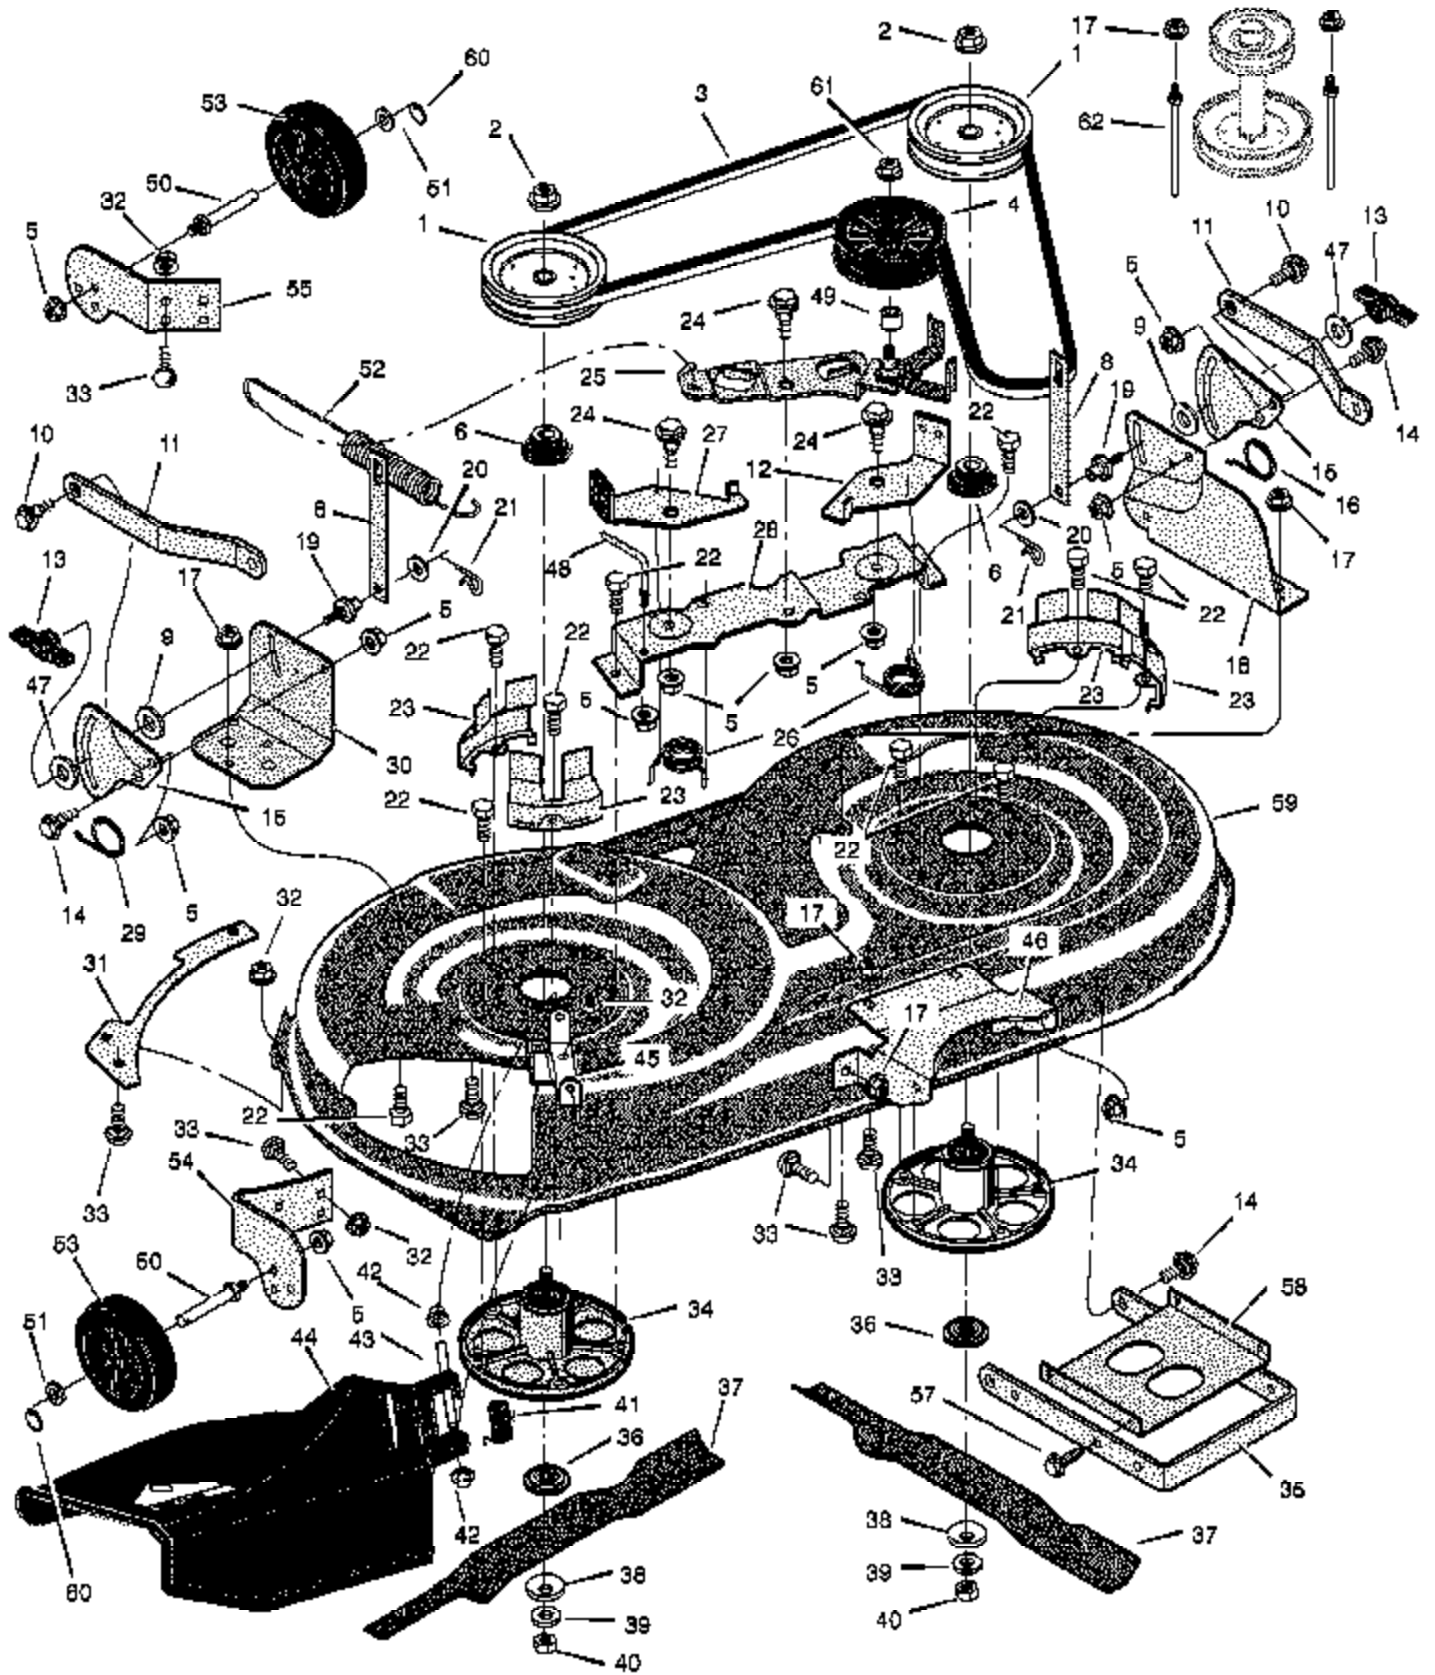

Ref #	Part Number	Qty	Description
1	094199		Pulley, Jackshaft
2	15x140		Nut, Hex
3	037x88		Belt, Mower Drive
4	690387		Pulley, Idler
5	015x84		Nut, Flange
6	1001197		Spacer, Pulley
8	690212E701		Link, Lift
9	094137		Pad, Friction
10	009x52		Bolt, Shoulder
11	094055E701		Bracket, Suspension
12	094049E701		Pad Assembly, Left Brake
13	094068		Knob
14	009x51		Bolt, Shoulder
15	094128E701		Plate, Suspension
16	166x43		Spring
17	015x79		Nut, Flange
18	094192E701		Bracket, Suspension
19	095194		Pin, Hanger
20	017x91		Washer
21	0031x4		Pin, Hair
22	0025x7		Bolt
23	094051E701		Cover, Pulley
24	009x39		Bolt, Shoulder
25	690408E700		Arm, Idler
26	166x41		Spring
27	094047E701		Pad Assembly, Right Brake
28	094193E700		Bracket, Brake
29	166x42		Spring
30	094191E700		Bracket, Suspension
31	092426E700		Plate
32	015x88		Nut, Flange
33	002x53		Bolt, Carriage
34	1001200		Mandrell Housing
35	690539E701		Bracket, Suspension
36	690411		Adapter, Blade
37	095100E701		Blade
38	17x166		Washer
39	17x165		Washer
40	15x100		Nut
41	0166x4		Spring
42	028x23		Cap, Push On
43	094957 Z		Rod, Deflector
44	094707SE		Deflector Assembly
45	094956E701		Bracket, Deflector Hinge
46	094190E701		Bracket, Front Hanger
47	017x45		Washer
48	094781		Guide, Belt
49	690369		Spacer
50	094025		Bolt, Axle
51	017x91		Washer
52	165x119		Spring, Extension
53	092683		Wheel, Gage
54	1001260E700		Bracket, Right Wheel
55	092423E700		Bracket, Left Wheel
57	26x249		Screw
58	094604E700		Stiffener