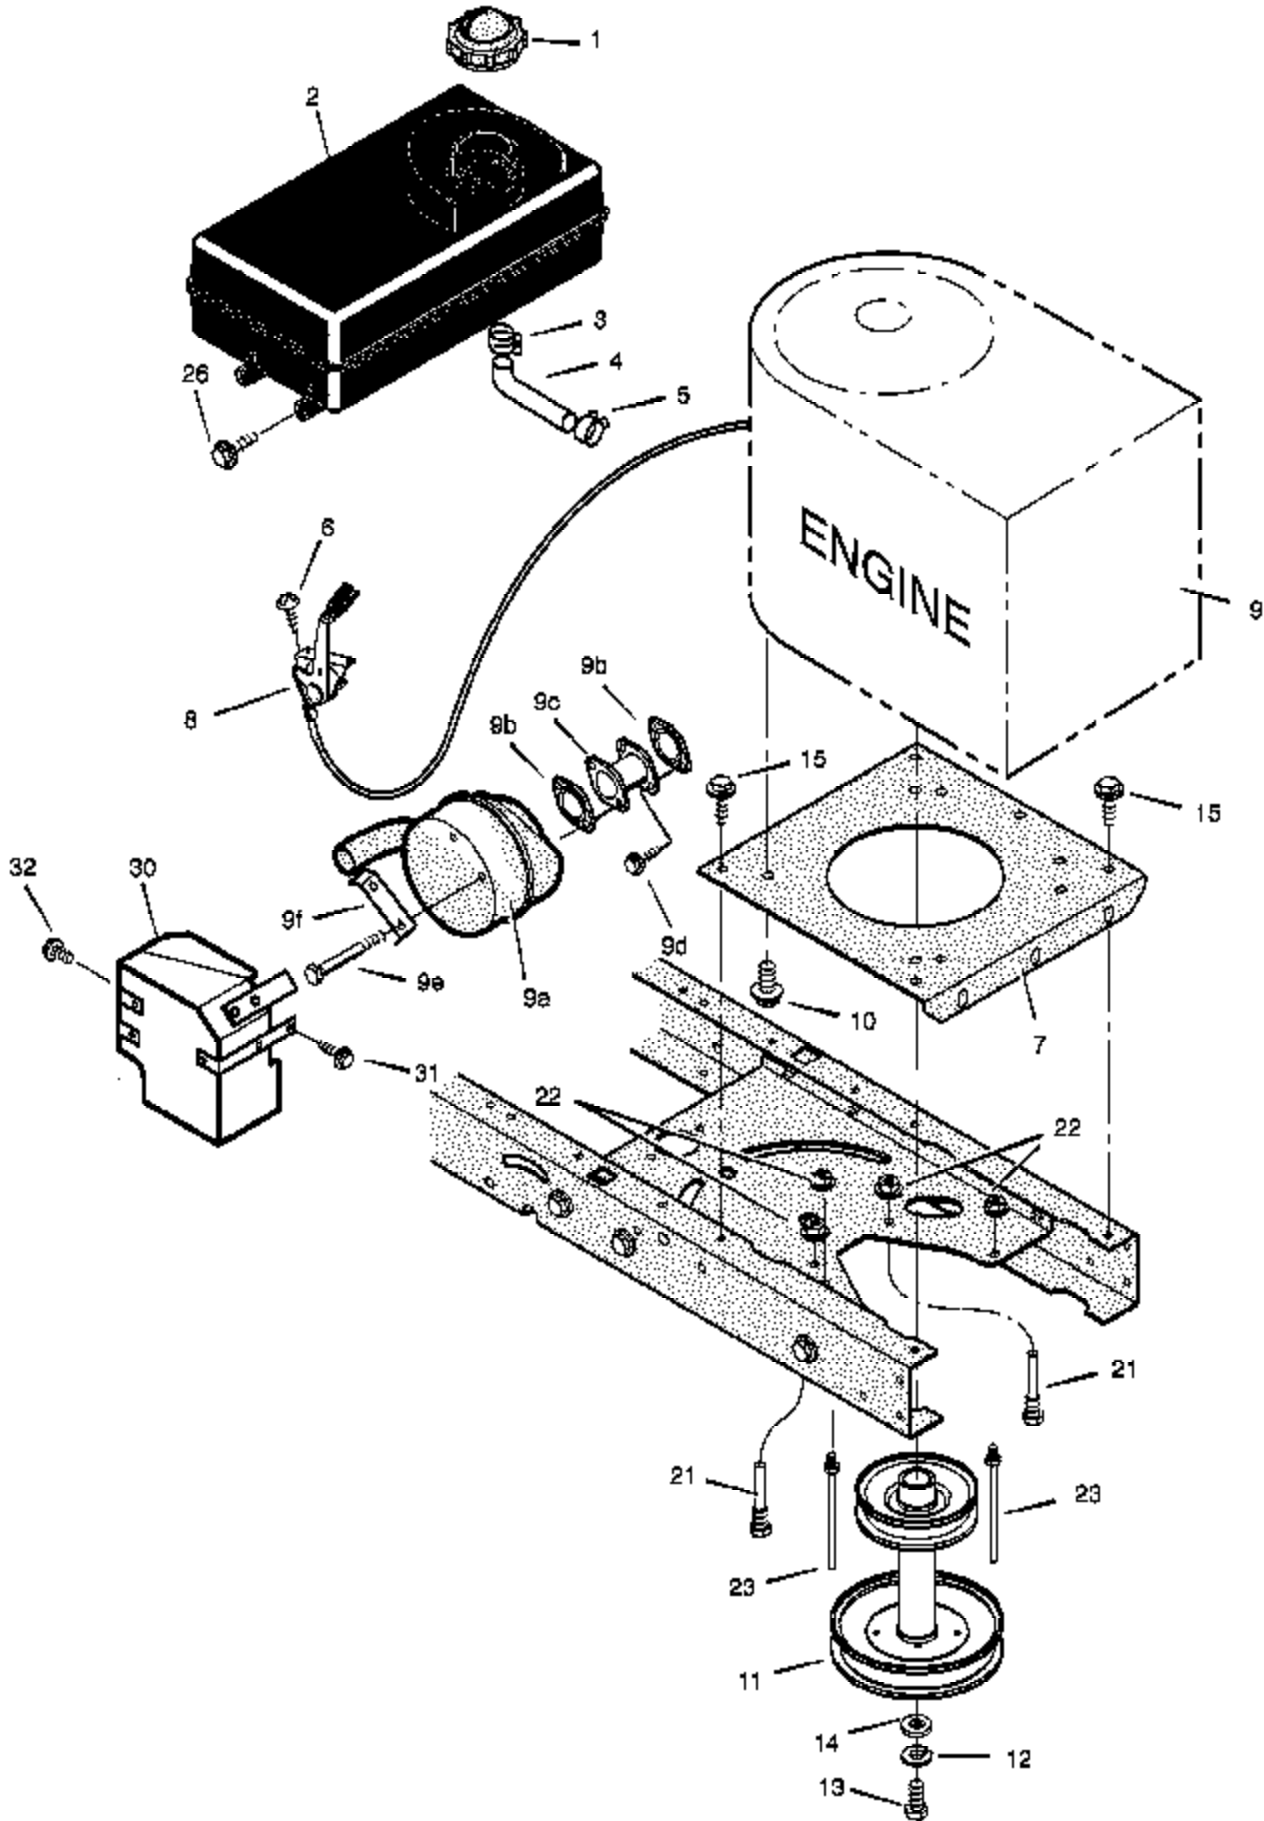

Ref #	Part Number	Qty	Description
70	1001542		Holder, Cup
	1001433		Parts Bag, Assembly
	F-040725L		Instruction Book & Parts List

**MAIN HARNESS: 250x117**  
**REAR HARNESS: 250x67**  
**LIGHT HARNESS: 250x92**

Ref #	Part Number	Qty	Description
1	250x92		Harness, Light Wire
	1001716		Socket, Light
	090084		Bulb, Light
2	250x117		Harness, Chassis Wire
3	092556		Switch, Ignition
	020729		Key, Ignition
	091489		Nut, Hex
	091488		Cap, Ignition
4	094136		Switch, Limit
5	302031		Fuse
	407078		Holder, Fuse
6	094613		Solenoid
	26x229		Screw, Mounting
	15x116		Locknut
7	024x32		Cable, Battery Ground
	26x229		Screw, Ground Cable
8	021075		Battery
	002x82		Bolt, Carriage
	014x79		Wingnut
	690604		Boot, Battery -Positive
9	250x67		Harness, Seat Switch Wire
10	094159		Switch, Seat Sensor
11	024x31		Cable