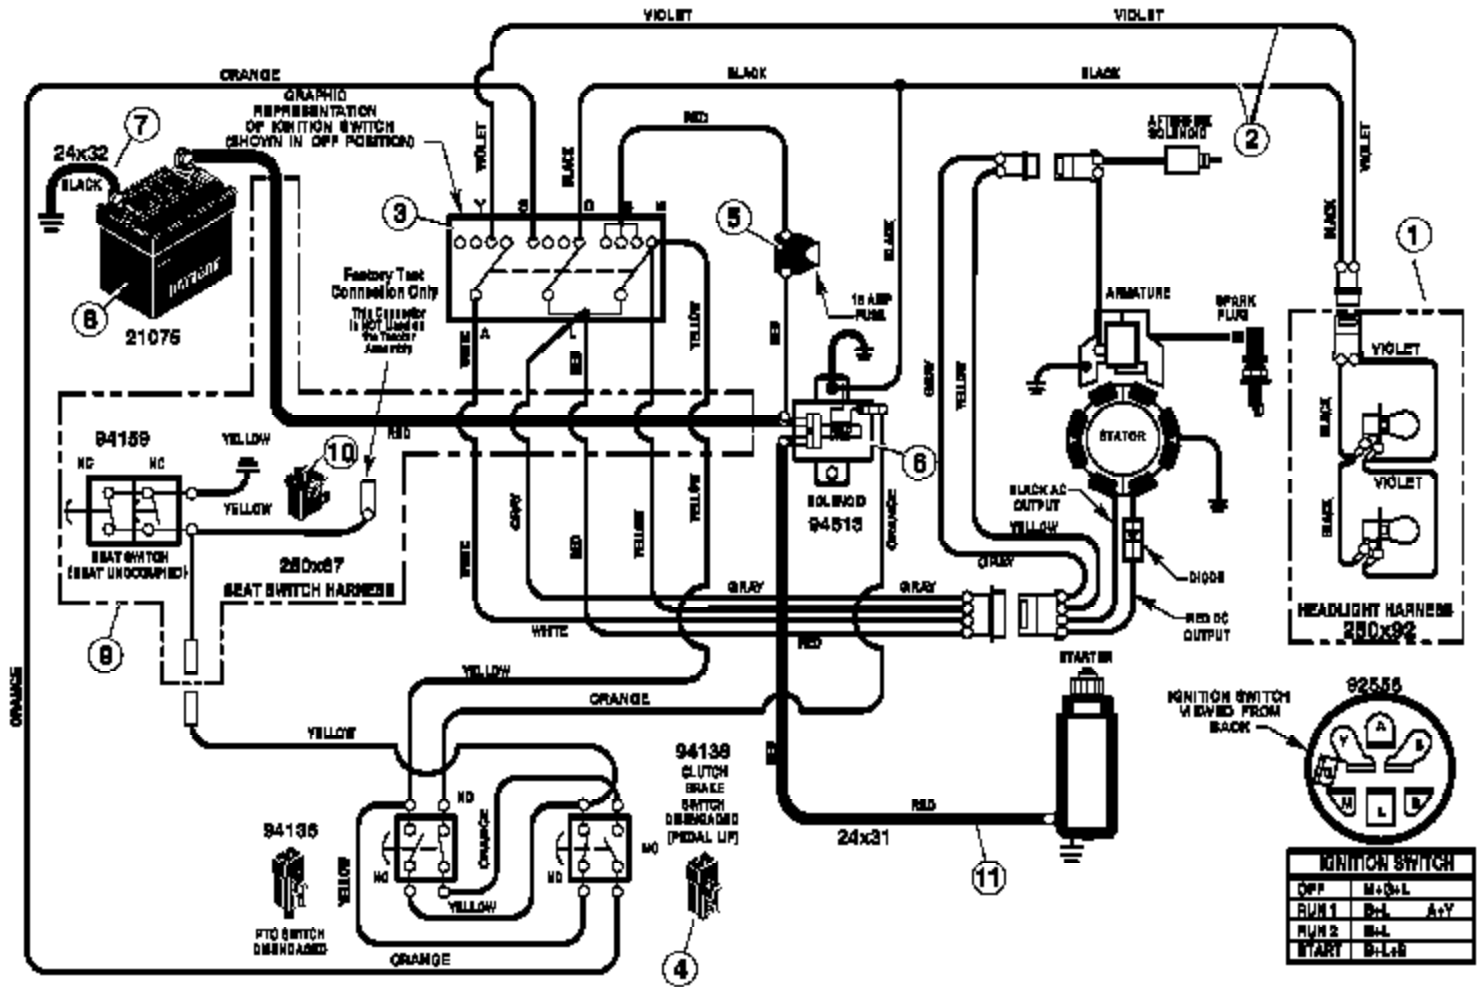

MAIN HARNESS: 250x117
REAR HARNESS: 250x67
LIGHT HARNESS: 250x92