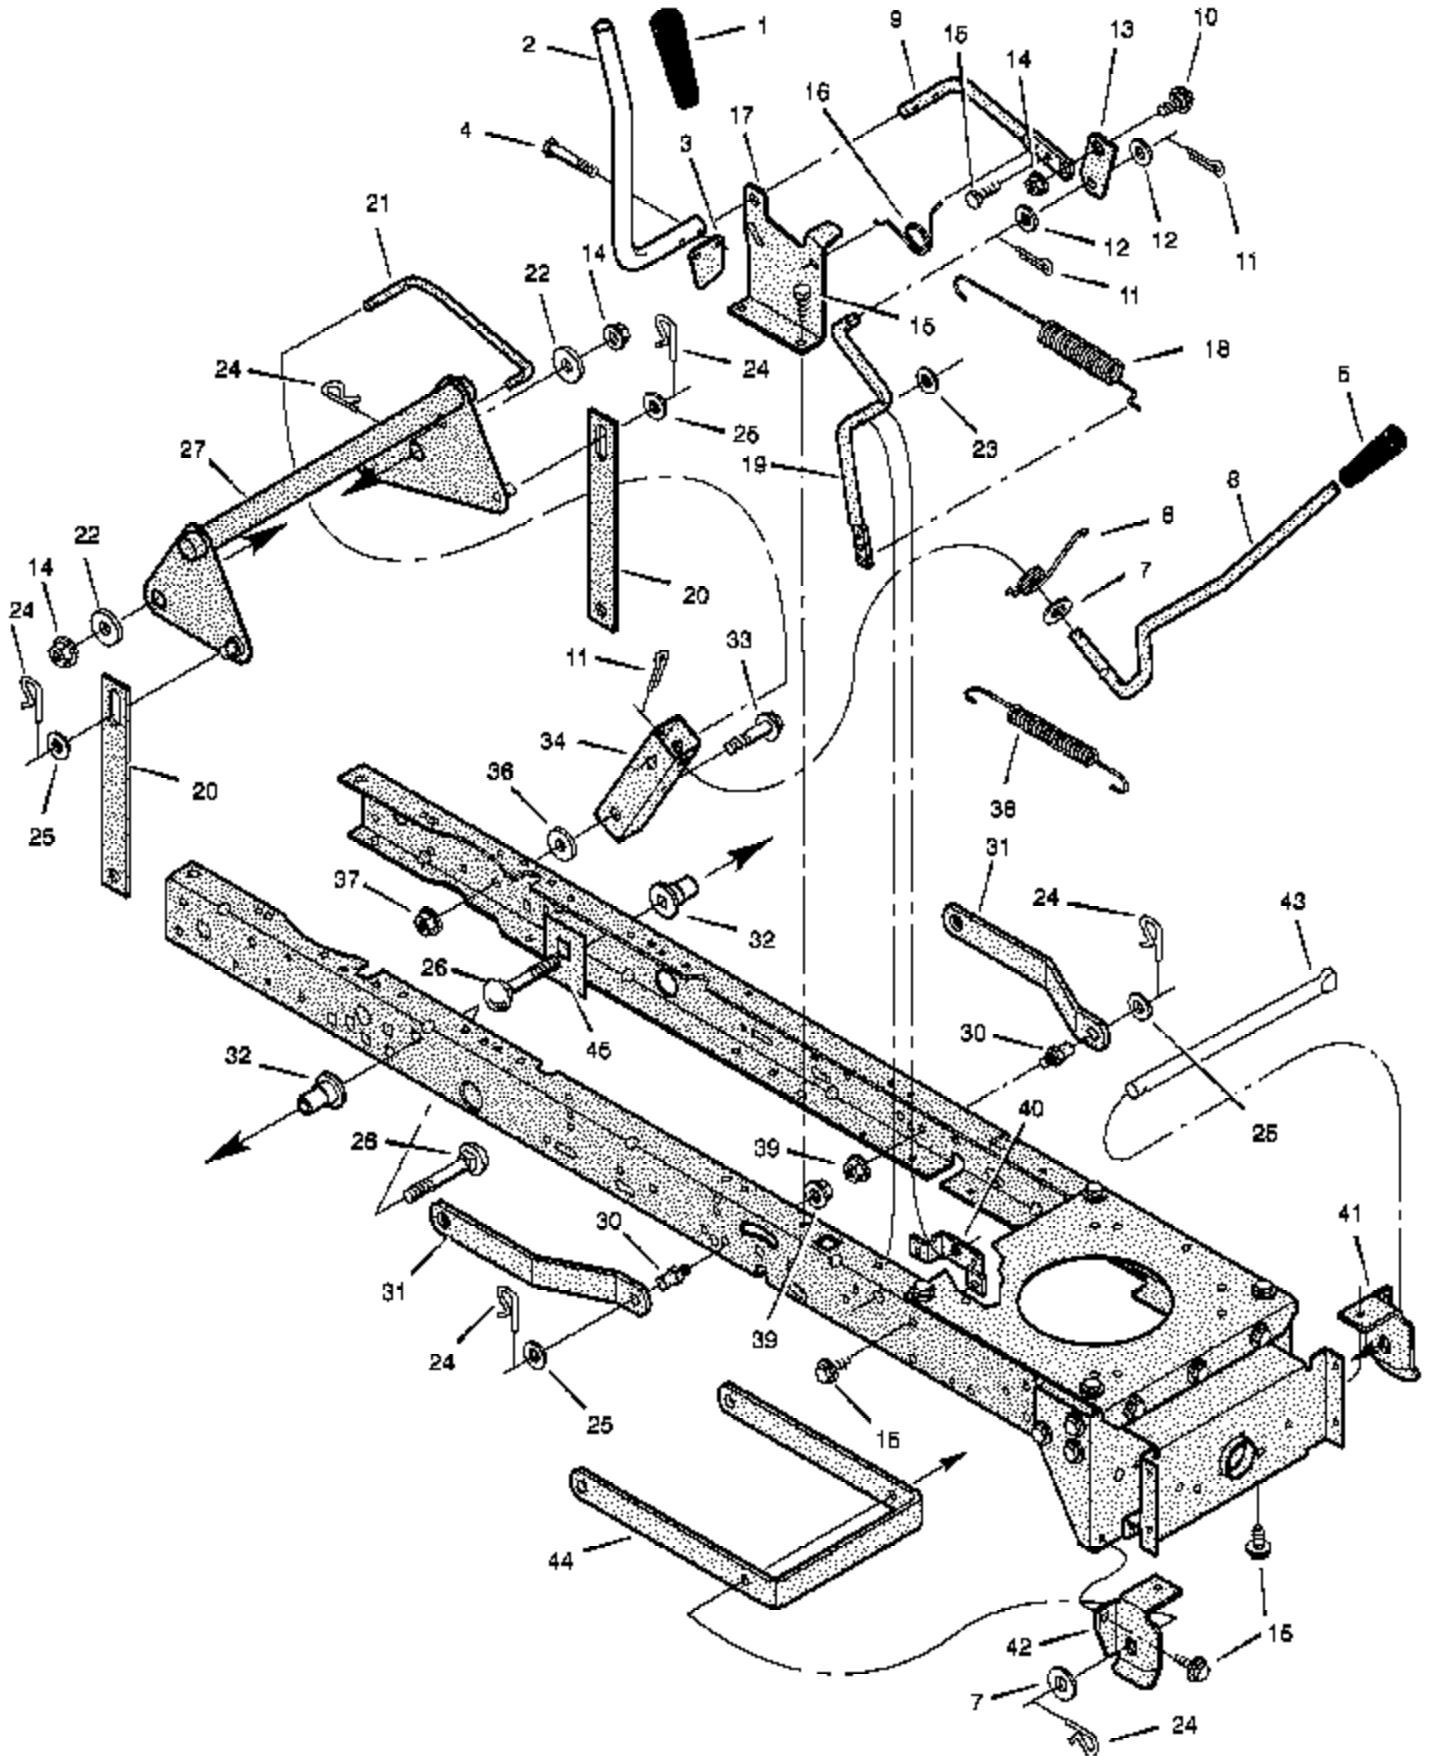

Ref #	Part Number	Qty	Description
1	094496		Grip
2	094157 Z		Handle, PTO
3	094022 Z		Pad, Switch
4	0025x3		Bolt
5	094497		Grip
6	166x40		Spring
7	17x103		Washer
8	690533		Lever, Lift
9	094017 Z		Lever, PTO
10	009x39		Bolt, Shoulder
11	030x20		Pin, Cotter
12	017x57		Washer
13	094004 Z		Link, PTO
14	015x84		Nut, Flange
15	26x249		Screw
16	166x39		Spring
17	094018E701		Bracket, PTO
18	165x119		Spring
19	690394E701		Crank, PTO
20	690212E701		Link, Lift
21	690122E701		Link, Lift Handle
22	17x168		Washer
23	017x57		Washer
24	0031x4		Pin, Hair
25	017x91 Z		Washer
26	002x85		Bolt, Carriage
27	1001111E701		Lever Assembly, Lift
30	094067		Pin
31	094055E701		Bracket, Rear Suspension
32	690151		Spacer, Lifter
33	009x53		Bolt, Shoulder
34	094015E700		Bracket, Pivot
36	17x191		Washer
37	015x84		Nut, Flange
38	165x131		Spring
39	015x68		Nut, Flange
40	094005E700		Bracket, PTO
41	094027E701		Hanger, Left Deck
42	094026E701		Hanger, Right Deck
43	094158 Z		Rod, Hanger
44	690539E701		Bracket, Suspension
45	1001098E701		Plate, Stiffening