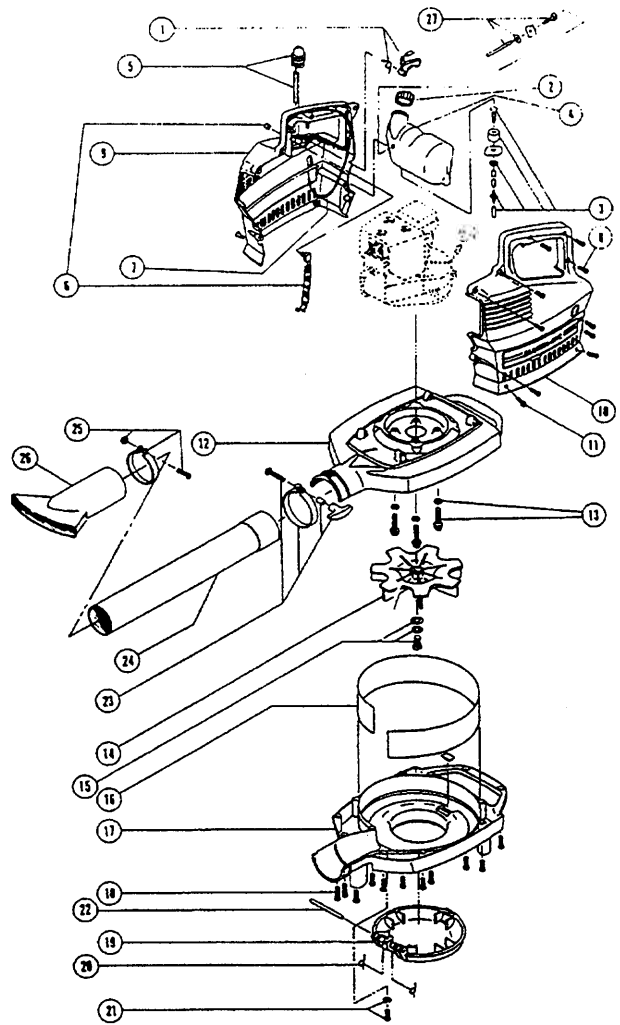

* not shown

The above part numbers are for serial numbers 002053001 thru 203096320.

BLOWER PARTS - RYOBI 310BVr

Item	Part No.	Description
1	683400	Trigger Assembly
2	180000	Fuel Cap Assembly
3	147036	Fuel Line Assembly
4	147350	Complete Fuel Tank Assembly (includes items 2, 3 and 27)
5	147351	Primer Bulb and Hose Assembly
6	147038	Switch and Lead Assembly
7	147039	Throttle Wire and Housing Assembly
8	683406	Mounting Screw Assembly
9	180263	Cover Assembly R.H.
10	180262	Cover Assembly L.H.
11	683395	Mounting Screw Assembly
12	147819	Upper Blower Housing
13	180058	Mounting Screw Assembly
14	147353	Impeller
15	147046	Mounting Bolt Assembly
16	147047	Impact Shield
17	147822	Lower Blower Housing
18	147049	Mounting Bolt Assembly
19	147817	Intake Cover
20	147051	Spring Set
21	147052	Mounting Bolt Assembly
22	147053	Hinge Shaft
23	147054	Clamp Assembly
24	147816	Blower Tube
25	683424	Clamp Assembly
26	612128	Fan Nozzle
27	147356	Return Line Assembly

Optional Accessories

*	682075	Shoulder Strap
*	147541	IDC 2-Cycle Oil (4 oz. can)
*	145905	Wrench

VACUUM PARTS - MODEL 310BVr

Item	Part No.	Description
1	147703	Upper Vacuum Tube Assembly
2	147705	Lower Vacuum Tube
3	180059	Adapter
4	147059	Clamp
5	180264	Vacuum Bag Assembly (includes items 3 and 4)