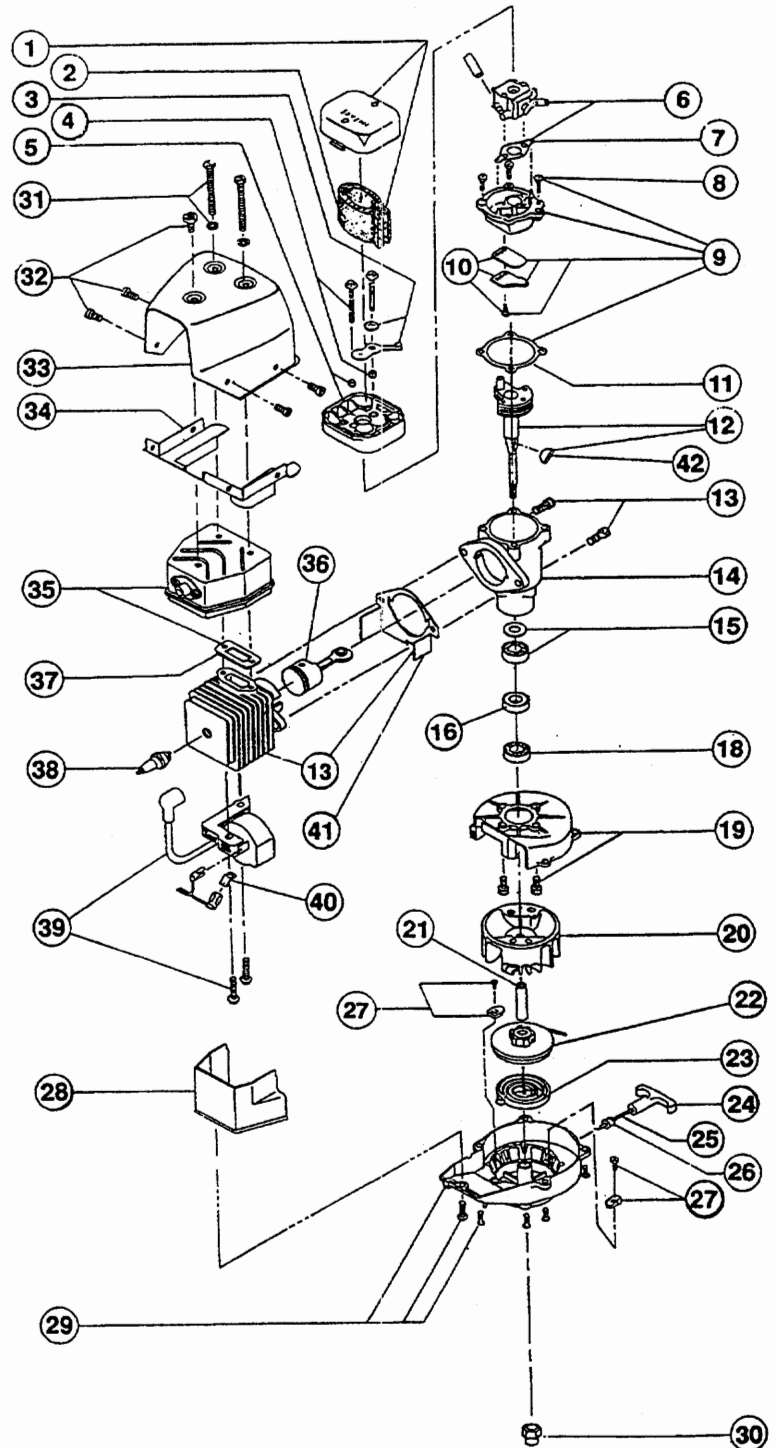

* not shown

The above part numbers are for serial numbers 002053001 thru 203096320.

BLOWER PARTS - RYOBI 310BVr

Item	Part No.	Description
1	683400	Trigger Assembly
2	180000	Fuel Cap Assembly
3	147036	Fuel Line Assembly
4	147350	Complete Fuel Tank Assembly (includes items 2, 3 and 27)
5	147351	Primer Bulb and Hose Assembly
6	147038	Switch and Lead Assembly
7	147039	Throttle Wire and Housing Assembly
8	683406	Mounting Screw Assembly
9	180263	Cover Assembly R.H.
10	180262	Cover Assembly L.H.
11	683395	Mounting Screw Assembly
12	147819	Upper Blower Housing
13	180058	Mounting Screw Assembly
14	147353	Impeller
15	147046	Mounting Bolt Assembly
16	147047	Impact Shield
17	147822	Lower Blower Housing
18	147049	Mounting Bolt Assembly
19	147817	Intake Cover
20	147051	Spring Set
21	147052	Mounting Bolt Assembly
22	147053	Hinge Shaft
23	147054	Clamp Assembly
24	147816	Blower Tube
25	683424	Clamp Assembly
26	612128	Fan Nozzle
27	147356	Return Line Assembly