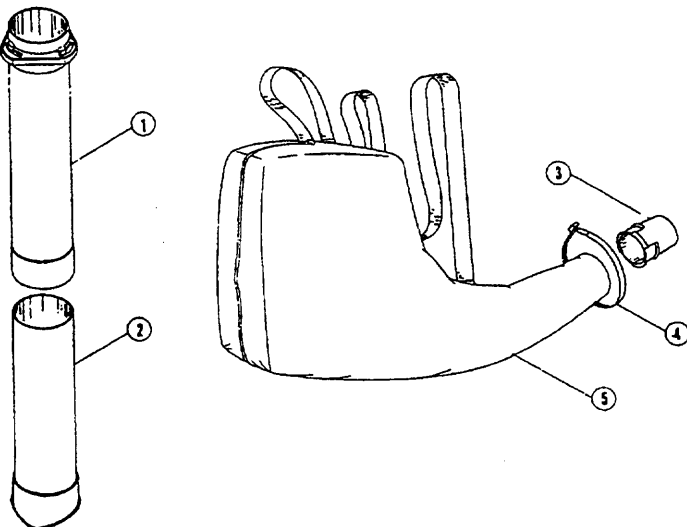

* not shown

The above part numbers are for serial numbers 002053001 thru 203096320.

BLOWER PARTS - RYOBI 310BVr

Item	Part No.	Description
1	683400	Trigger Assembly
2	180000	Fuel Cap Assembly
3	147036	Fuel Line Assembly
4	147350	Complete Fuel Tank Assembly (includes items 2, 3 and 27)
5	147351	Primer Bulb and Hose Assembly
6	147038	Switch and Lead Assembly
7	147039	Throttle Wire and Housing Assembly
8	683406	Mounting Screw Assembly
9	180263	Cover Assembly R.H.
10	180262	Cover Assembly L.H.
11	683395	Mounting Screw Assembly
12	147819	Upper Blower Housing
13	180058	Mounting Screw Assembly
14	147353	Impeller
15	147046	Mounting Bolt Assembly
16	147047	Impact Shield
17	147822	Lower Blower Housing
18	147049	Mounting Bolt Assembly
19	147817	Intake Cover
20	147051	Spring Set
21	147052	Mounting Bolt Assembly
22	147053	Hinge Shaft
23	147054	Clamp Assembly
24	147816	Blower Tube
25	683424	Clamp Assembly
26	612128	Fan Nozzle
27	147356	Return Line Assembly

Optional Accessories

*	682075	Shoulder Strap
*	147541	IDC 2-Cycle Oil (4 oz. can)
*	145905	Wrench

VACUUM PARTS - MODEL 310BVr

Item	Part No.	Description
1	147703	Upper Vacuum Tube Assembly
2	147705	Lower Vacuum Tube
3	180059	Adapter
4	147059	Clamp
5	180264	Vacuum Bag Assembly (includes items 3 and 4)