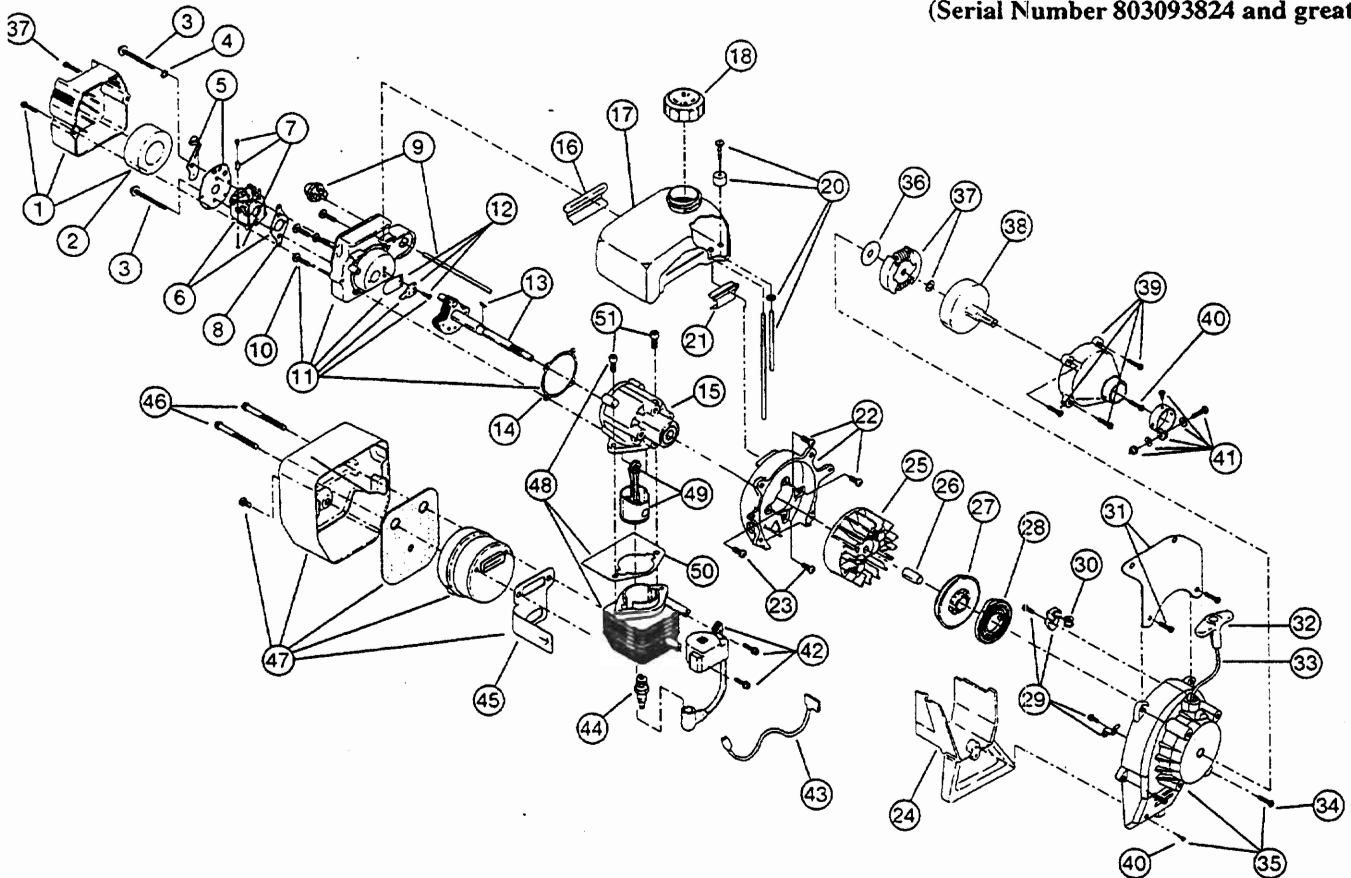

ENGINE PARTS - MODEL 410r

2-CYCLE GAS CULTIVATOR

(Serial Number 803093824 and greater)

Item	Part No.	Description	Item	Part No.	Description
1	180349	Carburetor/Air Cleaner Assembly	33	613103	Rope
2	180350	Air Cleaner Filter	34	181912	Housing Screw
3	180351	Carburetor Mounting Screw Assembly	35	181909	Starter Housing Assembly (includes items 27-30, 32-35)
4	180352	Wavey Washer	36	181074	Clutch Washer
5	180353	Choke Lever and Plate	37	181445	Clutch Rotor Assembly
6	181621	Carburetor Assembly (includes items 8 & 20)	38	153592	Clutch Drum Assembly
7	682048	Throttle Adjustment Assembly (Walbro)	39	180098	Clutch Cover Assembly (includes item 40)
7	180092	Throttle Adjustment Assembly (Zama)	40	181345	Clutch Cover Screw Assembly
8	610675	Carburetor Gasket	41	153597	Upper Clamp Assembly
9	683974	Primer and Hose Assembly	42	181937	Module Assembly
10	181860	Carburetor Mount Screw	43	181580	Wire Lead
11	180354	Carburetor Mount Assembly (includes items 10, 12 & 14)	44	610311	Spark Plug
12	684451	Reed Assembly	45	180980	Exhaust Gasket
13	181498	Power Shaft Assembly	46	147575	Muffler Mounting Bolt Assembly
14	612115	Carburetor Mount Gasket	47	181984	Muffler Assembly (includes item 45)
15	180026	Crankcase Service Assembly (includes item 13)	48	181622	Cylinder Assembly (includes items 50 & 51)
16	612134	Rear Mounting Pad	49	684449	Piston and Rod Assembly
17	180046	Fuel Tank Assembly (includes items 18-20)	50	610674	Cylinder Gasket
18	180000	Fuel Cap Assembly	51	181870	Cylinder Bolt
19	181168	Fuel Return Line	•	180011	Engine Gasket Kit
20	682039	Fuel Line Assembly	•	180602	O.E.M. Carburetor Repair Kit (Walbro)
21	145308	Front Mounting Pad	•	180090	O.E.M. Carburetor Repair Kit (Zama)
22	683065	Shroud Assembly (includes item 23)	•	181069	Gasket-Diaphragm Repair Kit (Walbro)
23	181861	Shroud Screw	•	180091	Gasket-Diaphragm Repair Kit (Zama)
24	153403	Shroud Extension and Stand	•	180530	Piston Ring
25	180929	Flywheel Assembly	•	181623	Short Block Assembly (items 13, 15, 44, 48-51)
26	181065	Spacer	•	610676	Flywheel Key
27	181597	Recoil Pulley Assembly	•	181501	Starter Housing Screw Set
28	613102	Recoil Spring	•	181873	Carburetor Limiter Cap Set (Walbro)
29	180930	Pulley Retainer Assembly	•	181562	Carburetor Limiter Cap Set (Zama)
30	611061	Rope Guide	•	610309	Crankcase Seal
31	180317	Fuel Tank Guard Assembly	•	181599	Clutch Springs (Qty. 2)
32	181079	Pull Handle	•	not shown