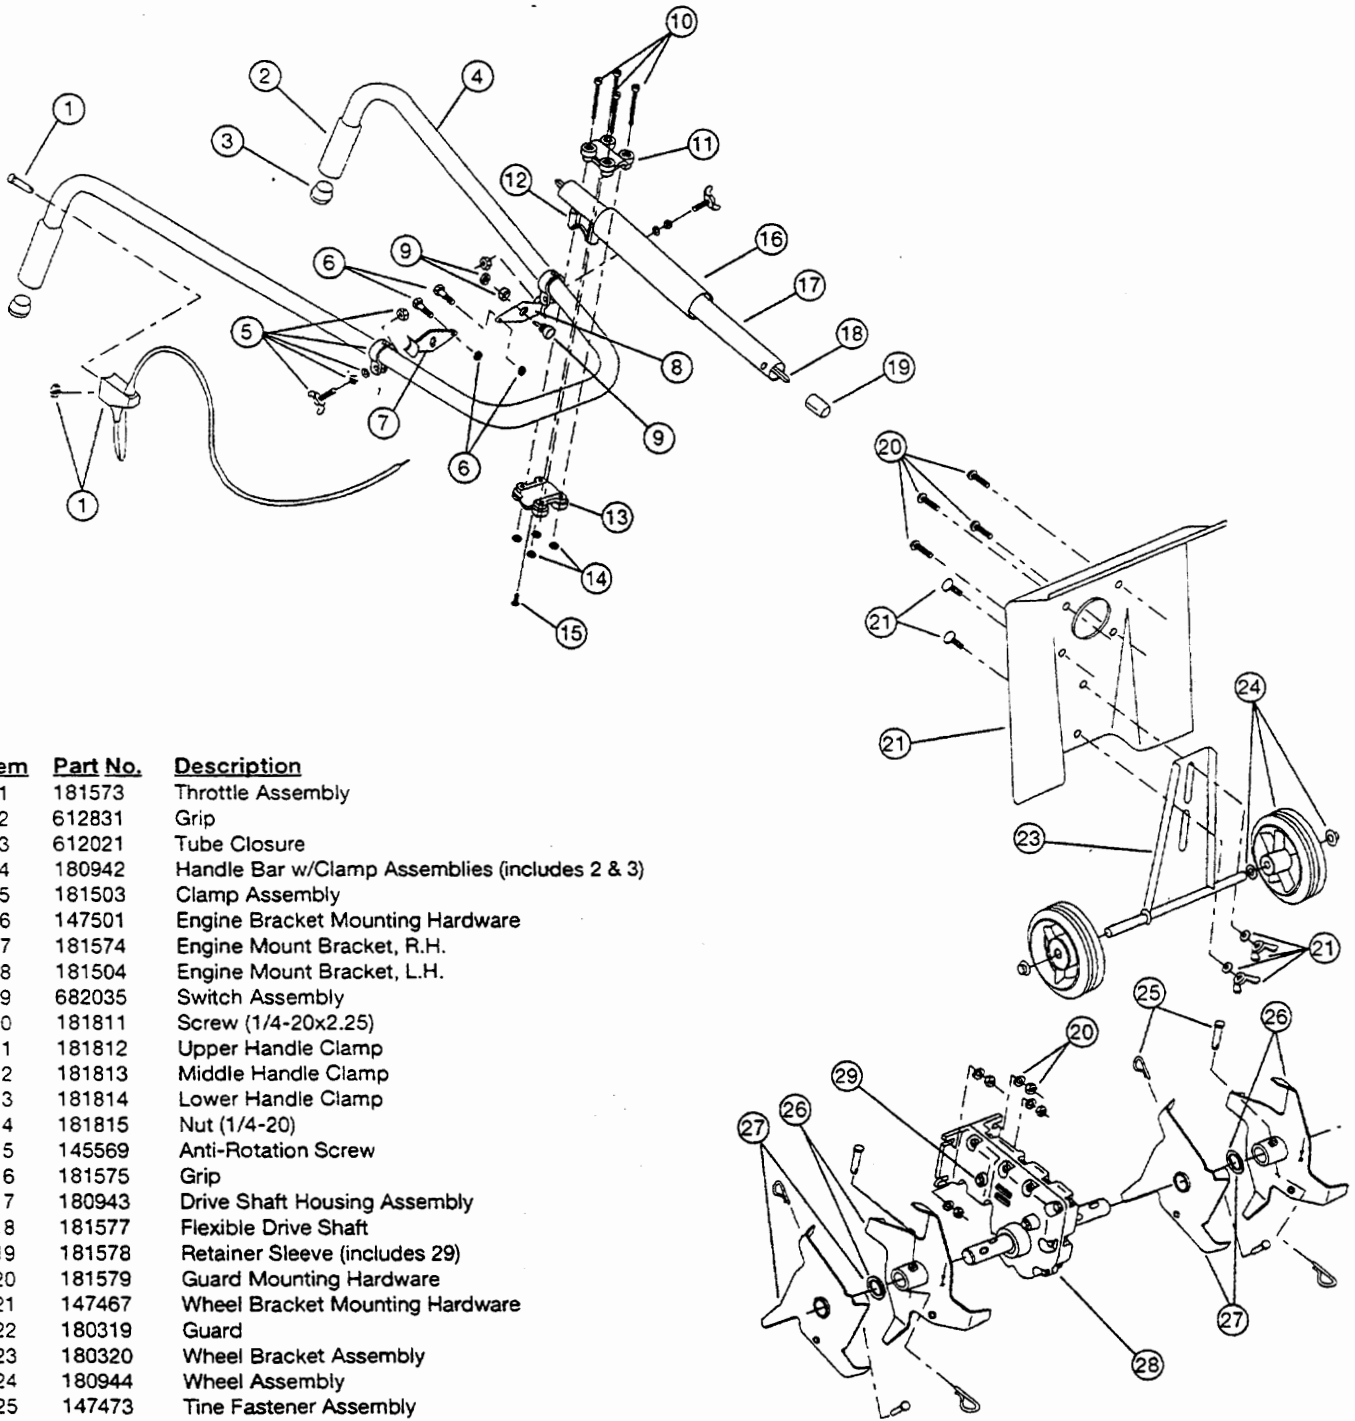

BOOM AND CULTIVATOR PARTS - MODEL 410r

2-CYCLE GAS CULTIVATOR

(Serial Number 803093824 and greater)

Item	Part No.	Description
1	181573	Throttle Assembly
2	612831	Grip
3	612021	Tube Closure
4	180942	Handle Bar w/Clamp Assemblies (includes 2 & 3)
5	181503	Clamp Assembly
6	147501	Engine Bracket Mounting Hardware
7	181574	Engine Mount Bracket, R.H.
8	181504	Engine Mount Bracket, L.H.
9	682035	Switch Assembly
10	181811	Screw (1/4-20x2.25)
11	181812	Upper Handle Clamp
12	181813	Middle Handle Clamp
13	181814	Lower Handle Clamp
14	181815	Nut (1/4-20)
15	145569	Anti-Rotation Screw
16	181575	Grip
17	180943	Drive Shaft Housing Assembly
18	181577	Flexible Drive Shaft
19	181578	Retainer Sleeve (includes 29)
20	181579	Guard Mounting Hardware
21	147467	Wheel Bracket Mounting Hardware
22	180319	Guard
23	180320	Wheel Bracket Assembly
24	180944	Wheel Assembly
25	147473	Tine Fastener Assembly
26	147471	Tine Assembly (Left Outer, Right Inner)
27	147472	Tine Assembly (Left Inner, Right Outer)
28	147474	Gear Box Assembly
29	180288	Sleeve Retainer Bolt
.	683295	Handle Bracket Assembly (includes 10-15)

Optional Accessories

- 147543 Ryobi 2-Cycle Oil
- not shown