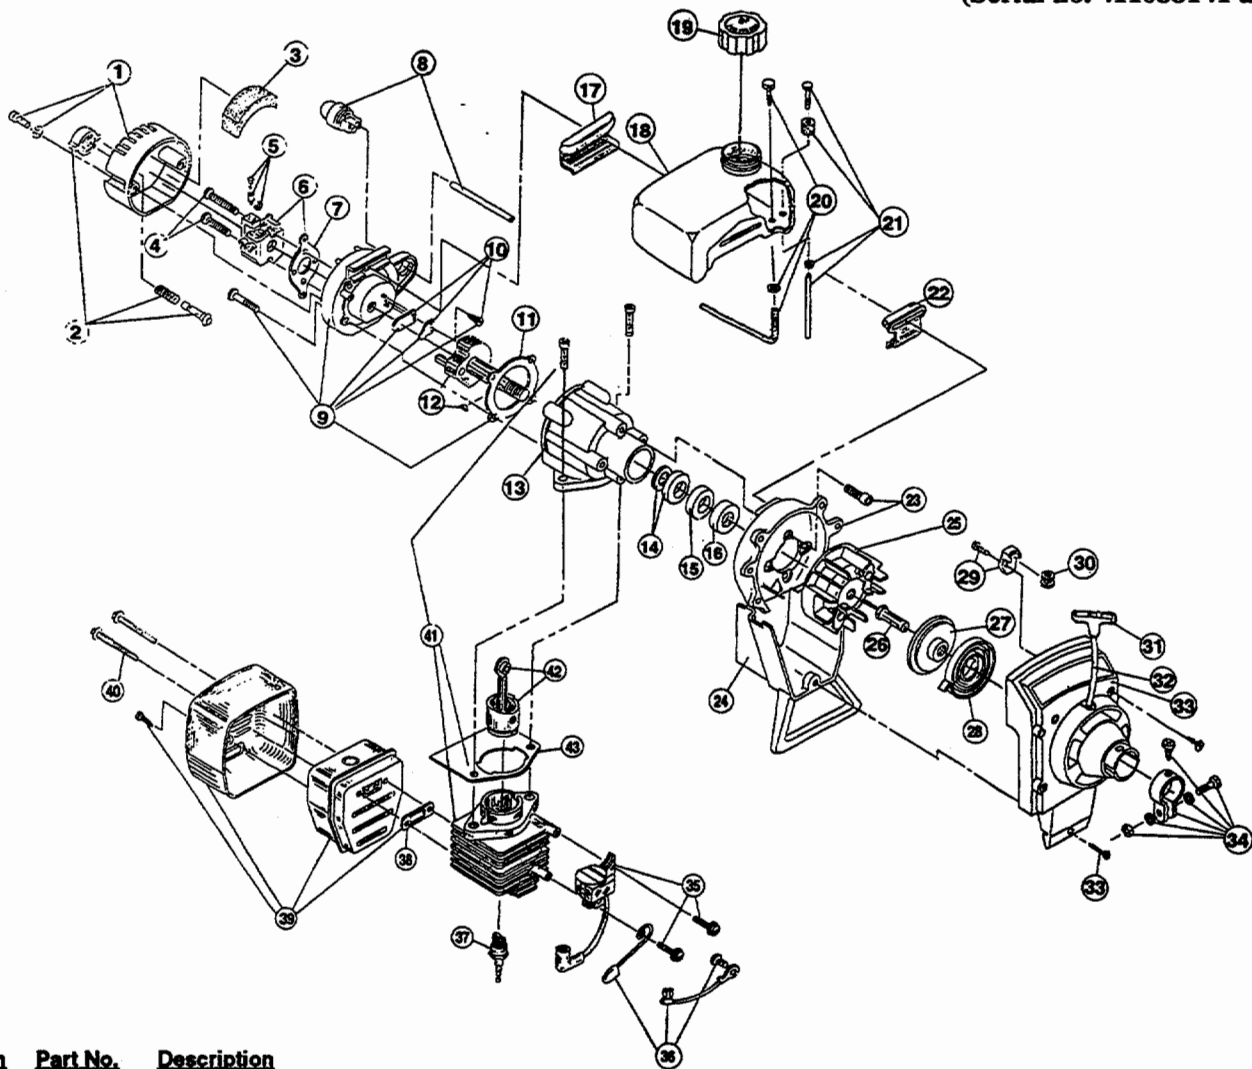

ENGINE PARTS - SINGER GTE2818

(Serial no. 411088141 and greater)

Item	Part No.	Description
1	683414	Carburetor/Air Cleaner Assembly (includes items 2 and 3)
2	682052	Choke Knob Assembly
3	610312	Air Cleaner Filter
4	682505	Carburetor Mounting Screw Assembly
5	682048	Throttle Adjustment Assembly (Walbro)
5	180092	Throttle Adjustment Assembly (Zama)
6	180527	Carburetor Assembly
7	610675	Carburetor Gasket (10 pack)
8	683974	Primer Hose Assembly
9	180033	Carburetor Mount Assembly
10	147573	Reed Assembly
11	612115	Carburetor Mount Gasket (10 pack)
12	180002	Power Shaft Assembly
13	180009	Crankcase Service Assembly (items 12-16)
14	682041	Inner Bearing
15	610309	Seal
16	610308	Outer Bearing
17	612134	Rear Mounting Pad
18	147457	Fuel Tank Assembly (includes items 19-21)
19	180000	Fuel Cap Assembly
20	147290	Return Line Assembly
21	682039	Fuel Line Assembly
22	145308	Front Mounting Pad
23	153520	Shroud Assembly
24	153403	Shroud Extension and Stand
25	180929	Flywheel Assembly
26	610303	Square Drive Nut
27	180535	Recoil Pulley Assembly
28	613102	Recoil Spring

Item	Part No.	Description
29	180930	Pulley Retainer Assembly
30	611061	Rope Guide
31	610300	Pull Handle
32	613103	Rope
33	180752	Starter Housing Assembly
34	153597	Upper Clamp Assembly
35	683390	Module Assembly
36	153611	Switch Assembly
37	610311	Spark Plug
38	610672	Exhaust Gasket
39	180119	Muffler Assembly
40	147575	Muffler Mounting Bolt Assembly
41	180063	Cylinder Assembly
42	147012	Piston and Rod Assembly
43	610674	Cylinder Gasket (10 pack)
*	180012	Engine Hardware Kit
*	180011	Engine Gasket Kit
*	153308	O.E.M. Carburetor Repair Kit (Walbro)
*	180090	O.E.M. Carburetor Repair Kit (Zama)
*	153309	Gasket-Diaphragm Repair Kit (Walbro)
*	180091	Gasket-Diaphragm Repair Kit (Zama)
*	180530	Piston Ring
*	180745	Short Block Assembly (items 12-16, 37, 41-43)
*	610676	Flywheel Key (10 pack)
*	147544	Starter Housing Screw Set
*		not shown