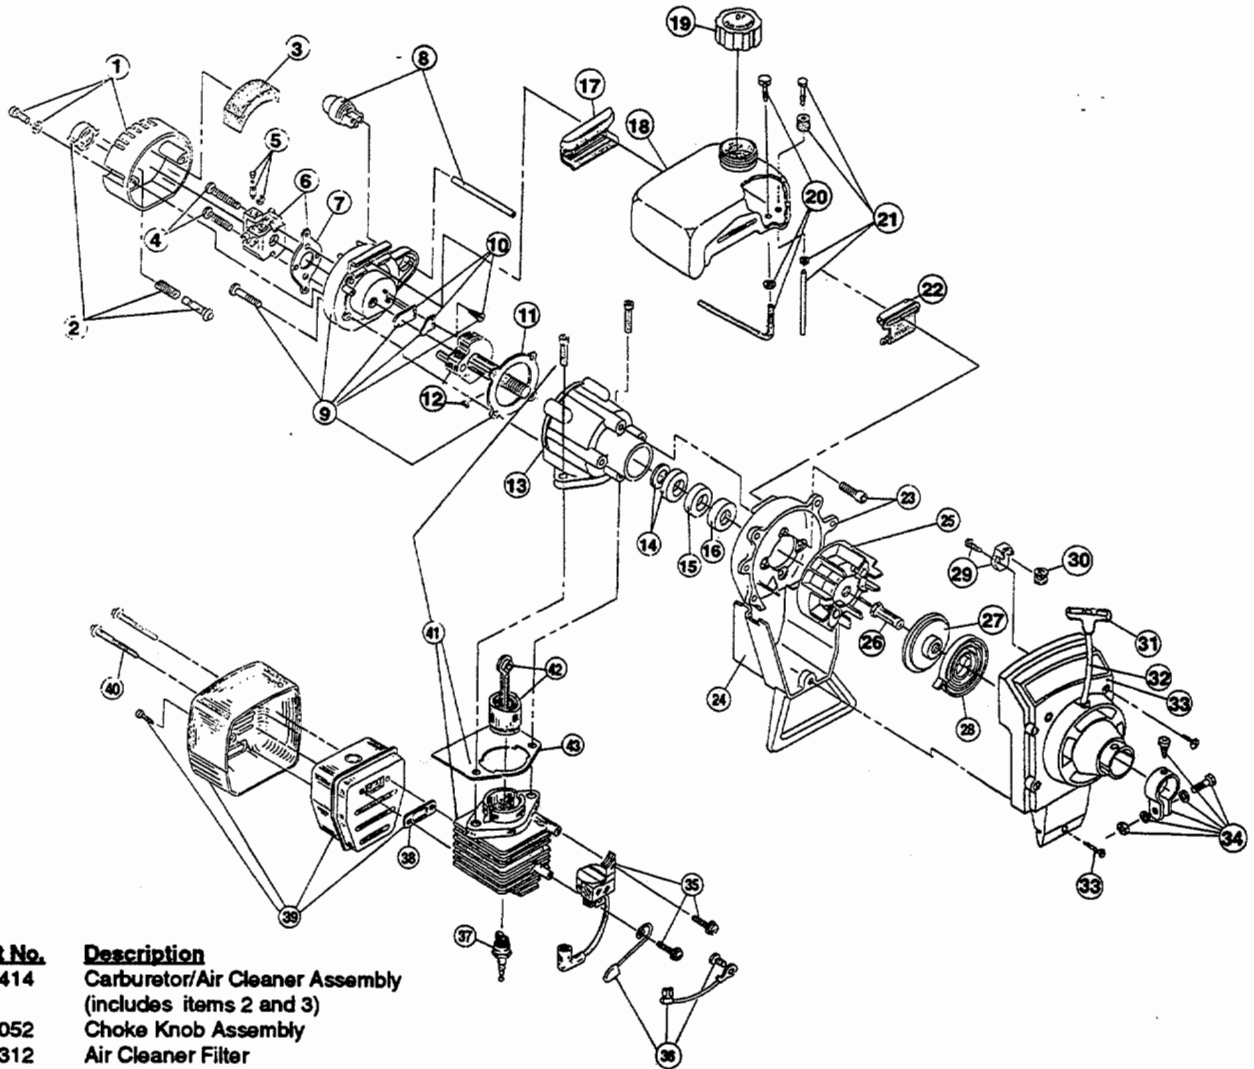

ENGINE PARTS - SINGER GTE2818

(Serial no. 401000001 and greater)

| Item | Part No. | Description |
|------|----------|---|
| 1 | 683414 | Carburetor/Air Cleaner Assembly (includes items 2 and 3) |
| 2 | 682052 | Choke Knob Assembly |
| 3 | 610312 | Air Cleaner Filter |
| 4 | 682505 | Carburetor Mounting Screw Assembly |
| 5 | 682048 | Throttle Adjustment Assembly (Walbro) |
| 5 | 180092 | Throttle Adjustment Assembly (Zama) |
| 6 | 180527 | Carburetor Assembly |
| 7 | 610675 | Carburetor Gasket (10 pack) |
| 8 | 683974 | Primer Hose Assembly |
| 9 | 180033 | Carburetor Mount Assembly |
| 10 | 147573 | Reed Assembly |
| 11 | 612115 | Carburetor Mount Gasket (10 pack) |
| 12 | 180002 | Power Shaft Assembly |
| 13 | 180009 | Crankcase Service Assembly (items 12-16) |
| 14 | 682041 | Inner Bearing |
| 15 | 610309 | Seal |
| 16 | 610308 | Outer Bearing |
| 17 | 612134 | Rear Mounting Pad |
| 18 | 147457 | Fuel Tank Assembly (includes items 19-21) |
| 19 | 180000 | Fuel Cap Assembly |
| 20 | 147290 | Return Line Assembly |
| 21 | 682039 | Fuel Line Assembly |
| 22 | 145308 | Front Mounting Pad |
| 23 | 153520 | Shroud Assembly |
| 24 | 153403 | Shroud Extension and Stand |
| 25 | 153624 | Flywheel Assembly |
| 26 | 610303 | Square Drive Nut |
| 27 | 683856 | Recoil Pulley Assembly |
| 28 | 613102 | Recoil Spring |
| 29 | 153644 | Pulley Retainer Assembly |
| 30 | 611061 | Rope Guide |