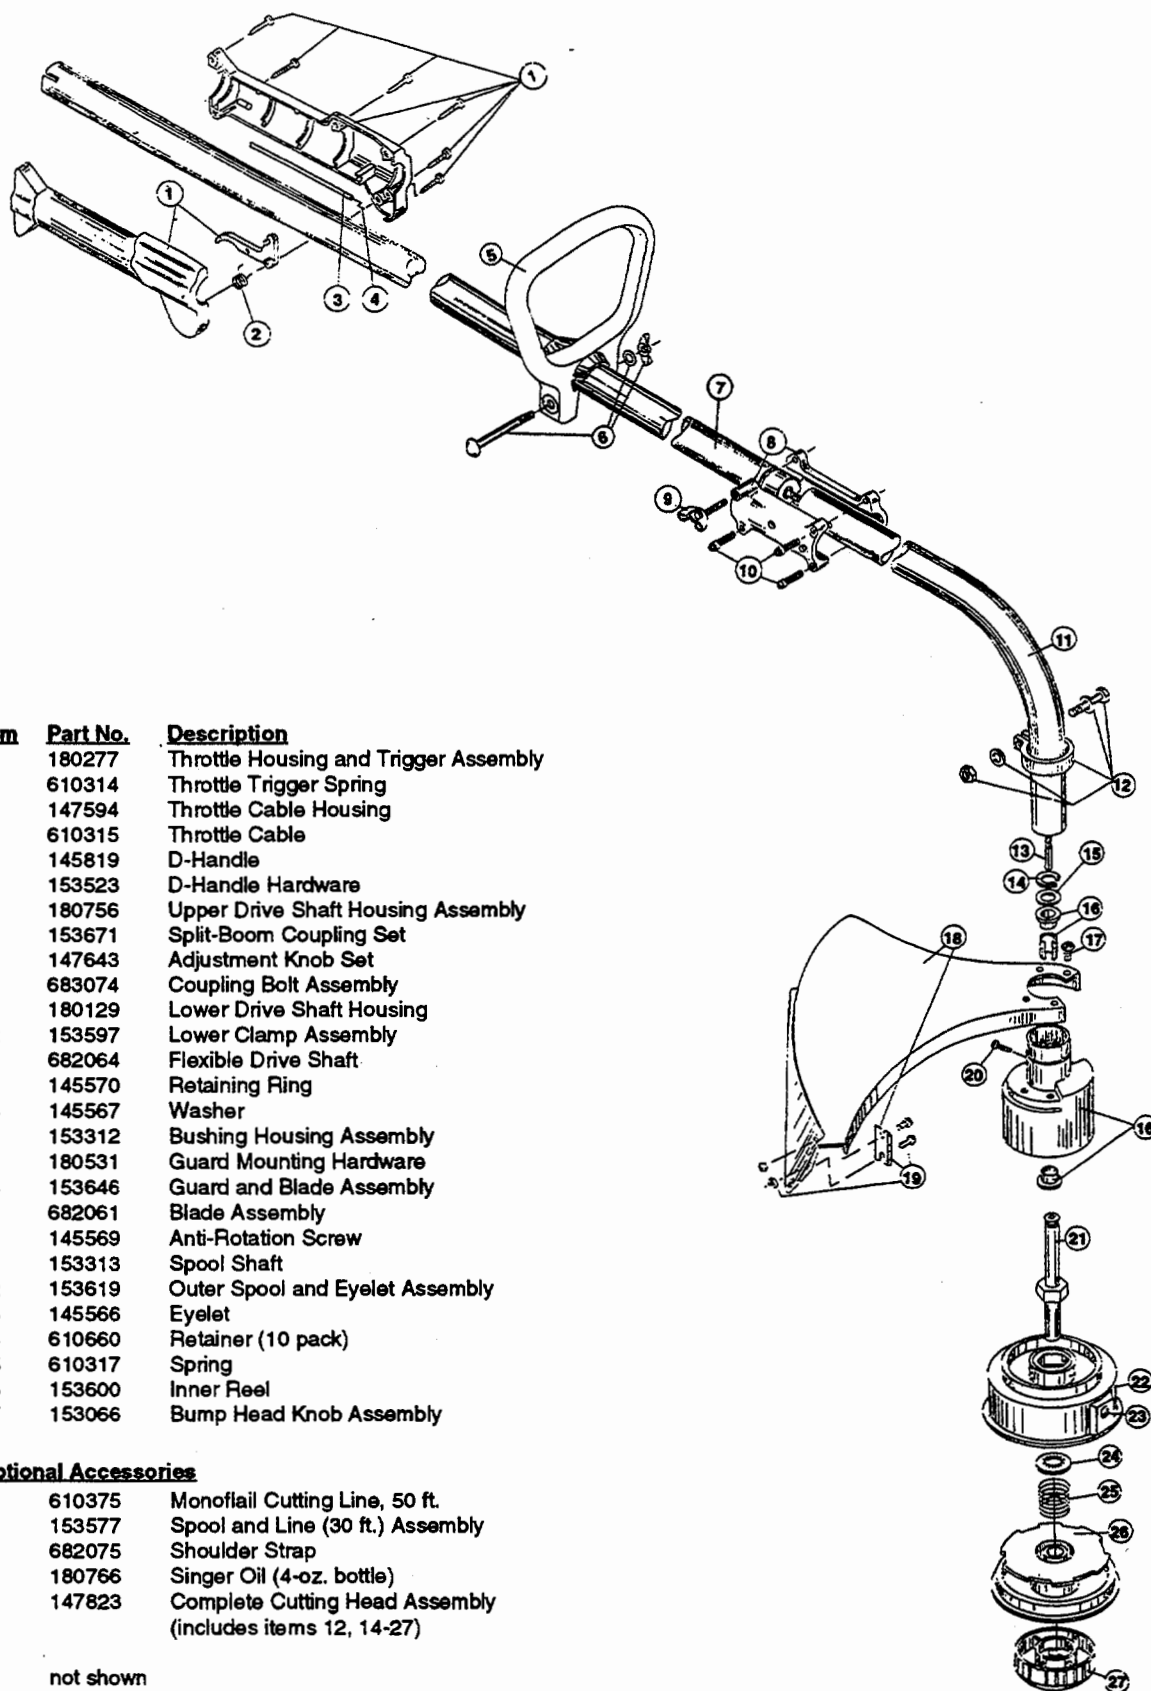

BOOM & TRIMMER PARTS - SINGER GTE2818

(Serial no. 411088141 and greater)

Item	Part No.	Description
1	180277	Throttle Housing and Trigger Assembly
2	610314	Throttle Trigger Spring
3	147594	Throttle Cable Housing
4	610315	Throttle Cable
5	145819	D-Handle
6	153523	D-Handle Hardware
7	180756	Upper Drive Shaft Housing Assembly
8	153671	Split-Boom Coupling Set
9	147643	Adjustment Knob Set
10	683074	Coupling Bolt Assembly
11	180129	Lower Drive Shaft Housing
12	153597	Lower Clamp Assembly
13	682064	Flexible Drive Shaft
14	145570	Retaining Ring
15	145567	Washer
16	153312	Bushing Housing Assembly
17	180531	Guard Mounting Hardware
18	153646	Guard and Blade Assembly
19	682061	Blade Assembly
20	145569	Anti-Rotation Screw
21	153313	Spool Shaft
22	153619	Outer Spool and Eyelet Assembly
23	145566	Eyelet
24	610660	Retainer (10 pack)
25	610317	Spring
26	153600	Inner Reel
27	153066	Bump Head Knob Assembly

Optional Accessories

- 610375 Monofail Cutting Line, 50 ft.
- 153577 Spool and Line (30 ft.) Assembly
- 682075 Shoulder Strap
- 180766 Singer Oil (4-oz. bottle)
- 147823 Complete Cutting Head Assembly (includes items 12, 14-27)

* not shown